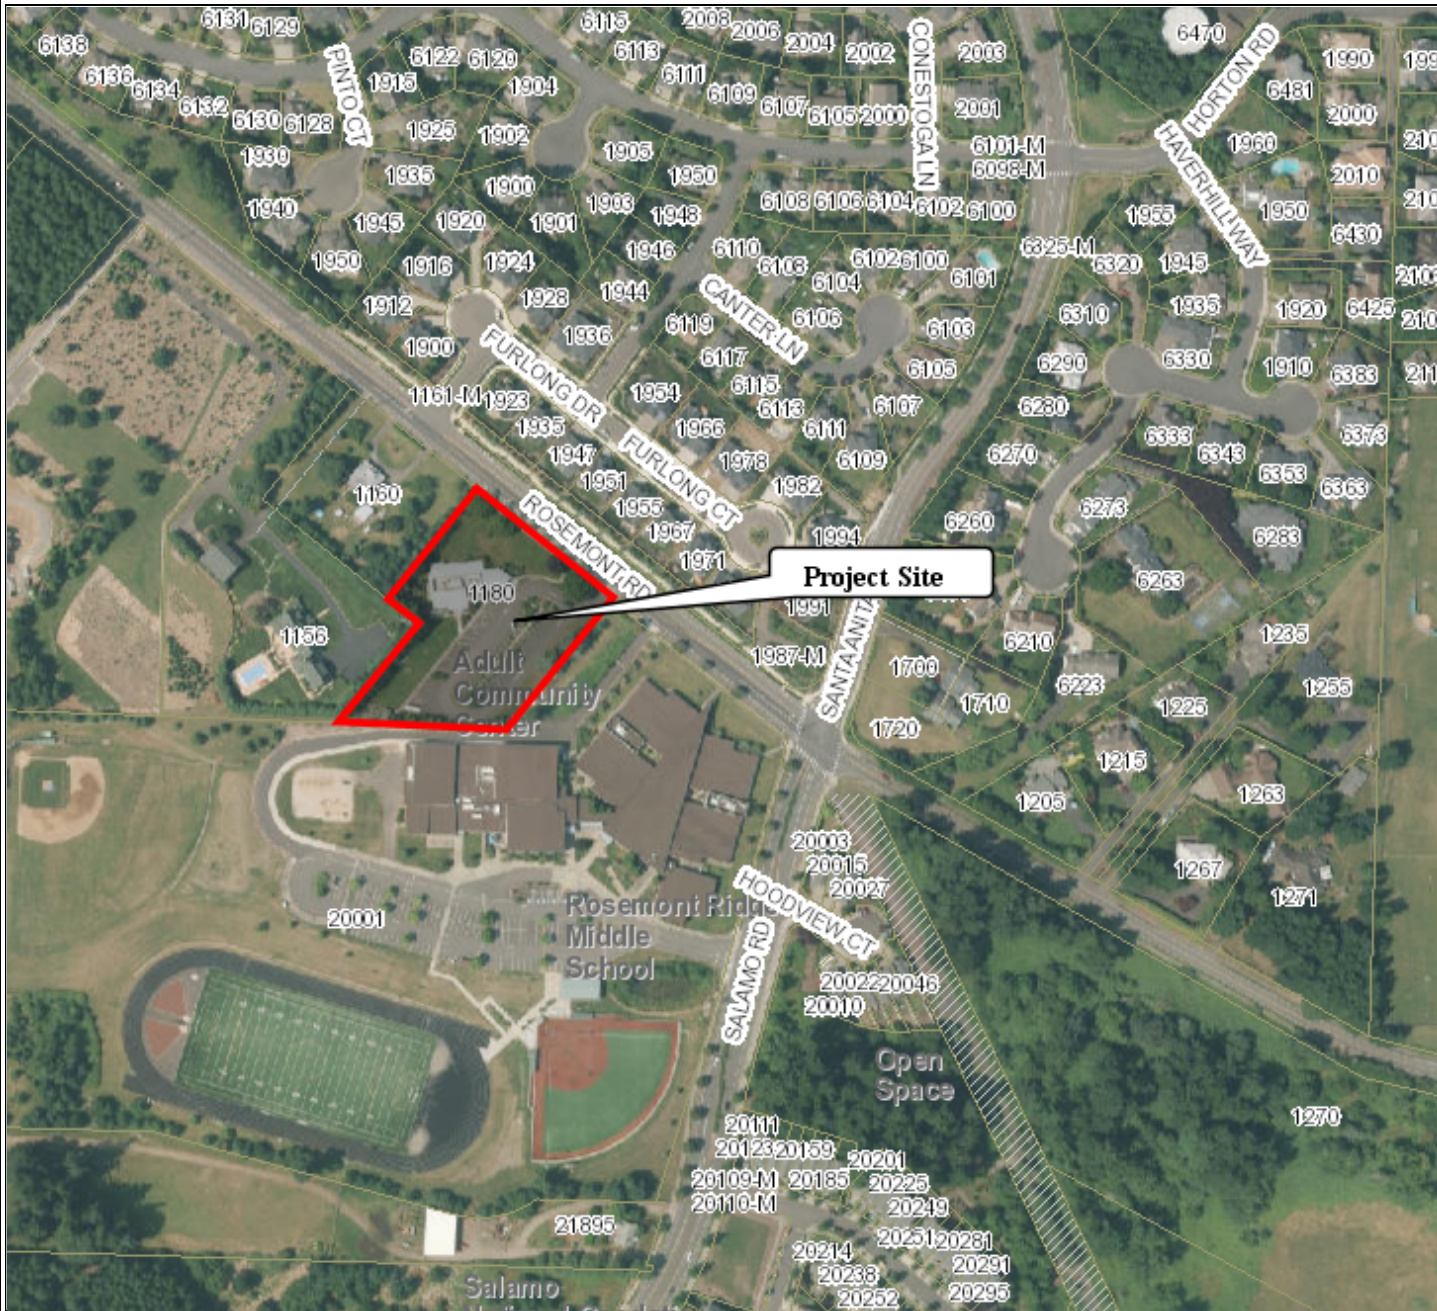

1180 Rosemont Road

Scale 1:3,600 - 1 in = 300 ft
Scale is based on 8-1/2 x 11 paper size

Map created by: SSHROYER
Date Created: 29-Jan-15 03:49 PM

WEST LINN GIS

DISCLAIMER: This product is for informational purposes and may not have been prepared for, or be suitable for legal, engineering, or surveying purposes. Users of this information should review or consult the primary data and information sources to ascertain the usability of the information. Source: West Linn GIS (Geographic Information System) MapOptix.