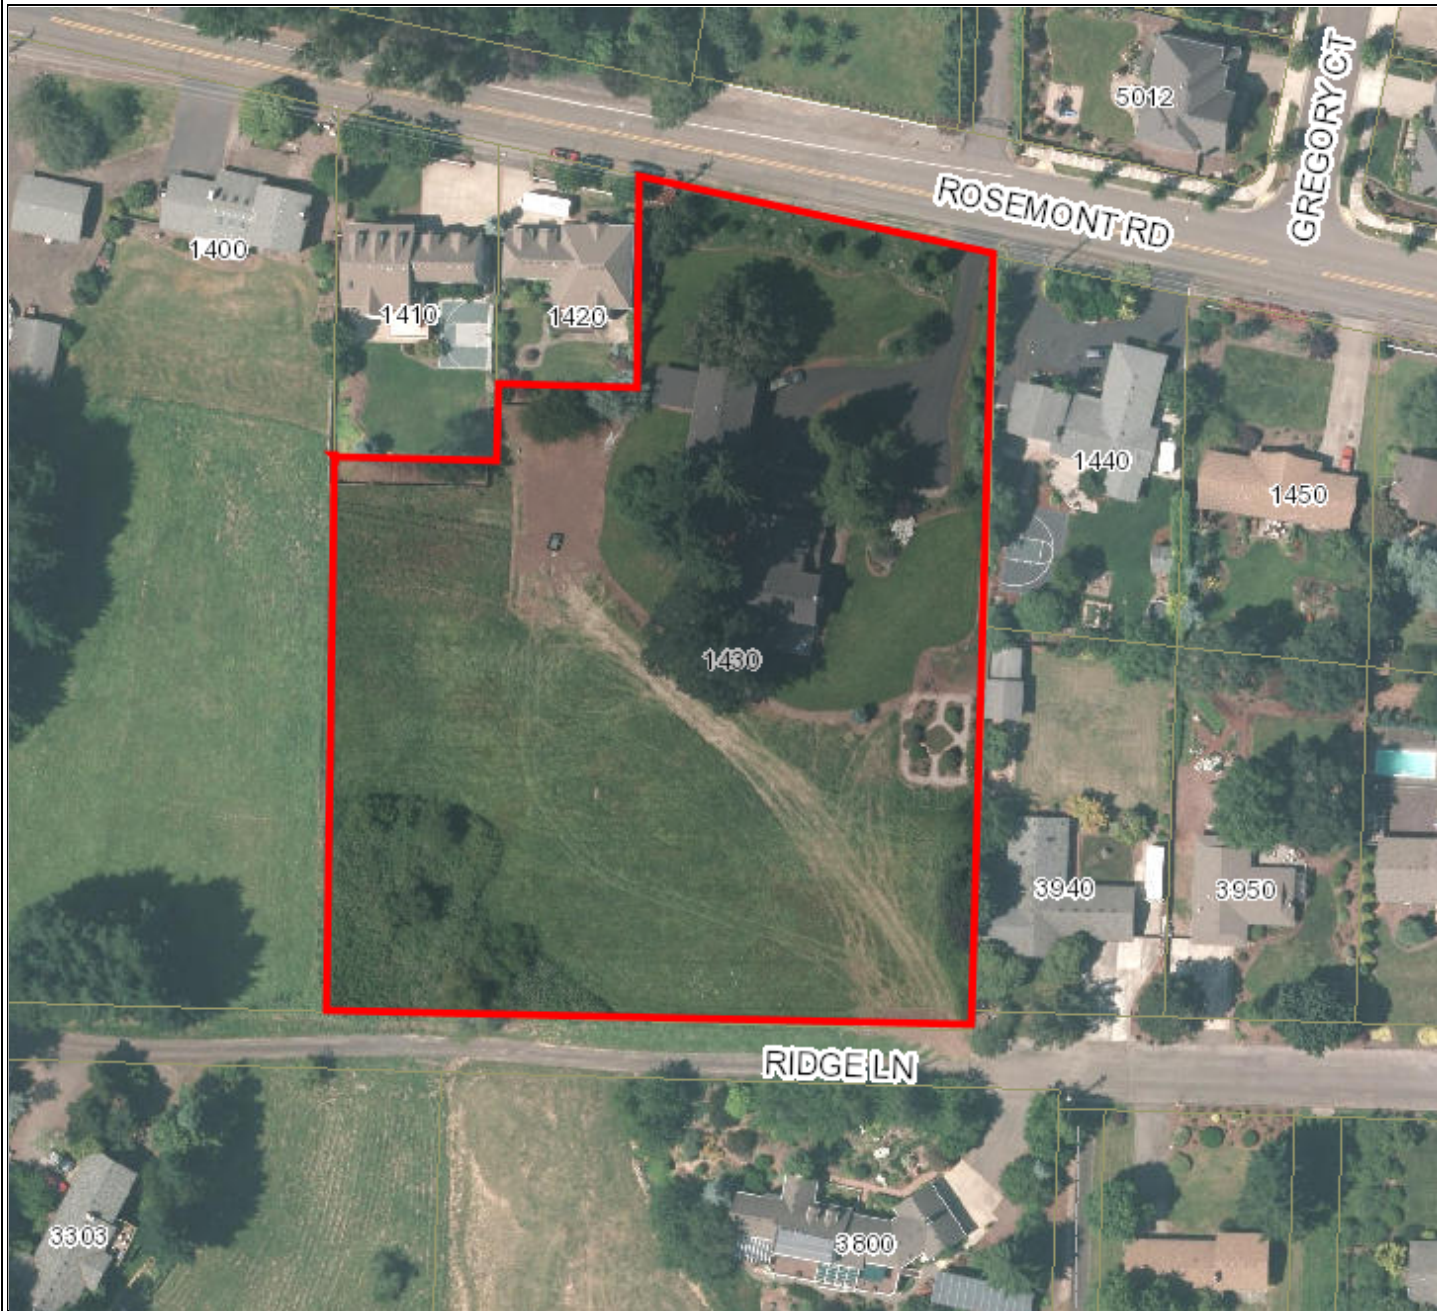

1430 Rosemont Road

Scale 1:1,200 - 1 in = 100 ft
Scale is based on 8-1/2 x 11 paper size

Map created by: SSHROYER
Date Created: 22-Apr-14 10:02 AM

WEST LINN GIS

DISCLAIMER: This product is for informational purposes and may not have been prepared for, or be suitable for legal, engineering, or surveying purposes. Users of this information should review or consult the primary data and information sources to ascertain the usability of the information. Source: West Linn GIS (Geographic Information System) MapOptix.