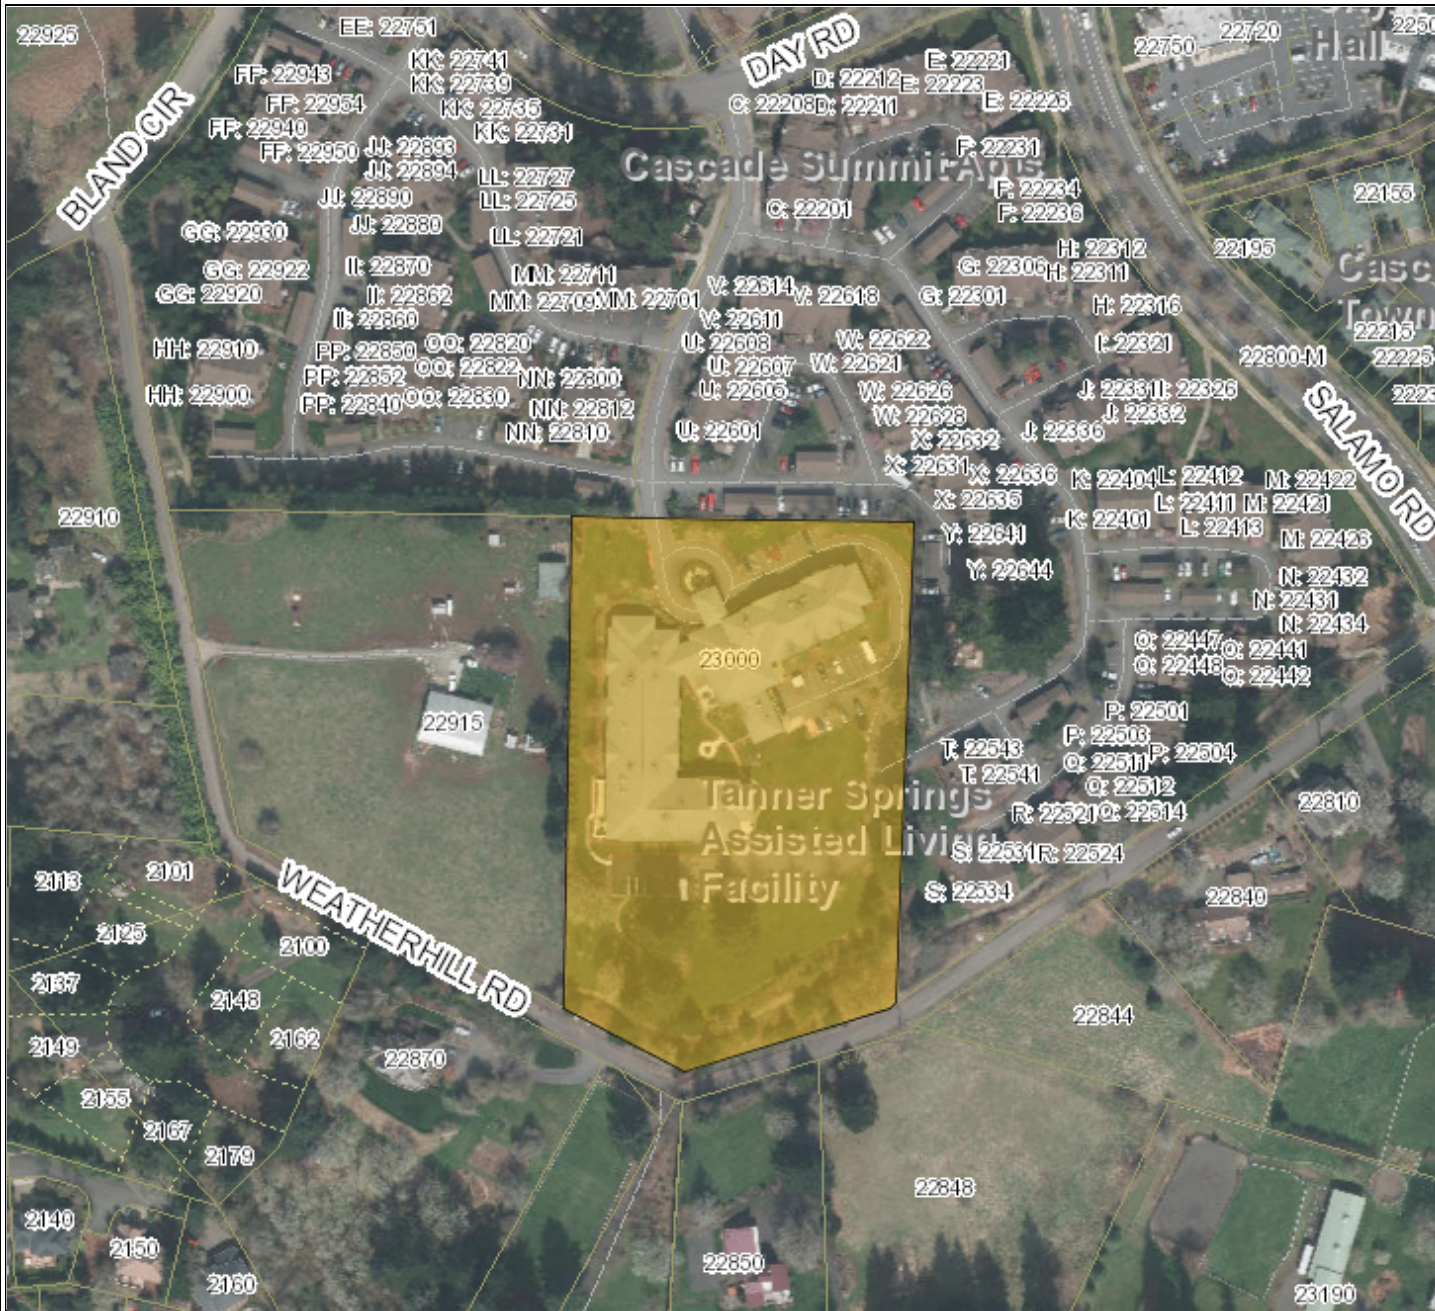

23000 Horizon Drive

Scale 1:2,400 - 1 in = 200 ft
Scale is based on 8-1/2 x 11 paper size

Map created by: SSHROYER
Date Created: 14-May-14 04:26 PM

WEST LINN GIS

DISCLAIMER: This product is for informational purposes and may not have been prepared for, or be suitable for legal, engineering, or surveying purposes. Users of this information should review or consult the primary data and information sources to ascertain the usability of the information. Source: West Linn GIS (Geographic Information System) MapOptix.