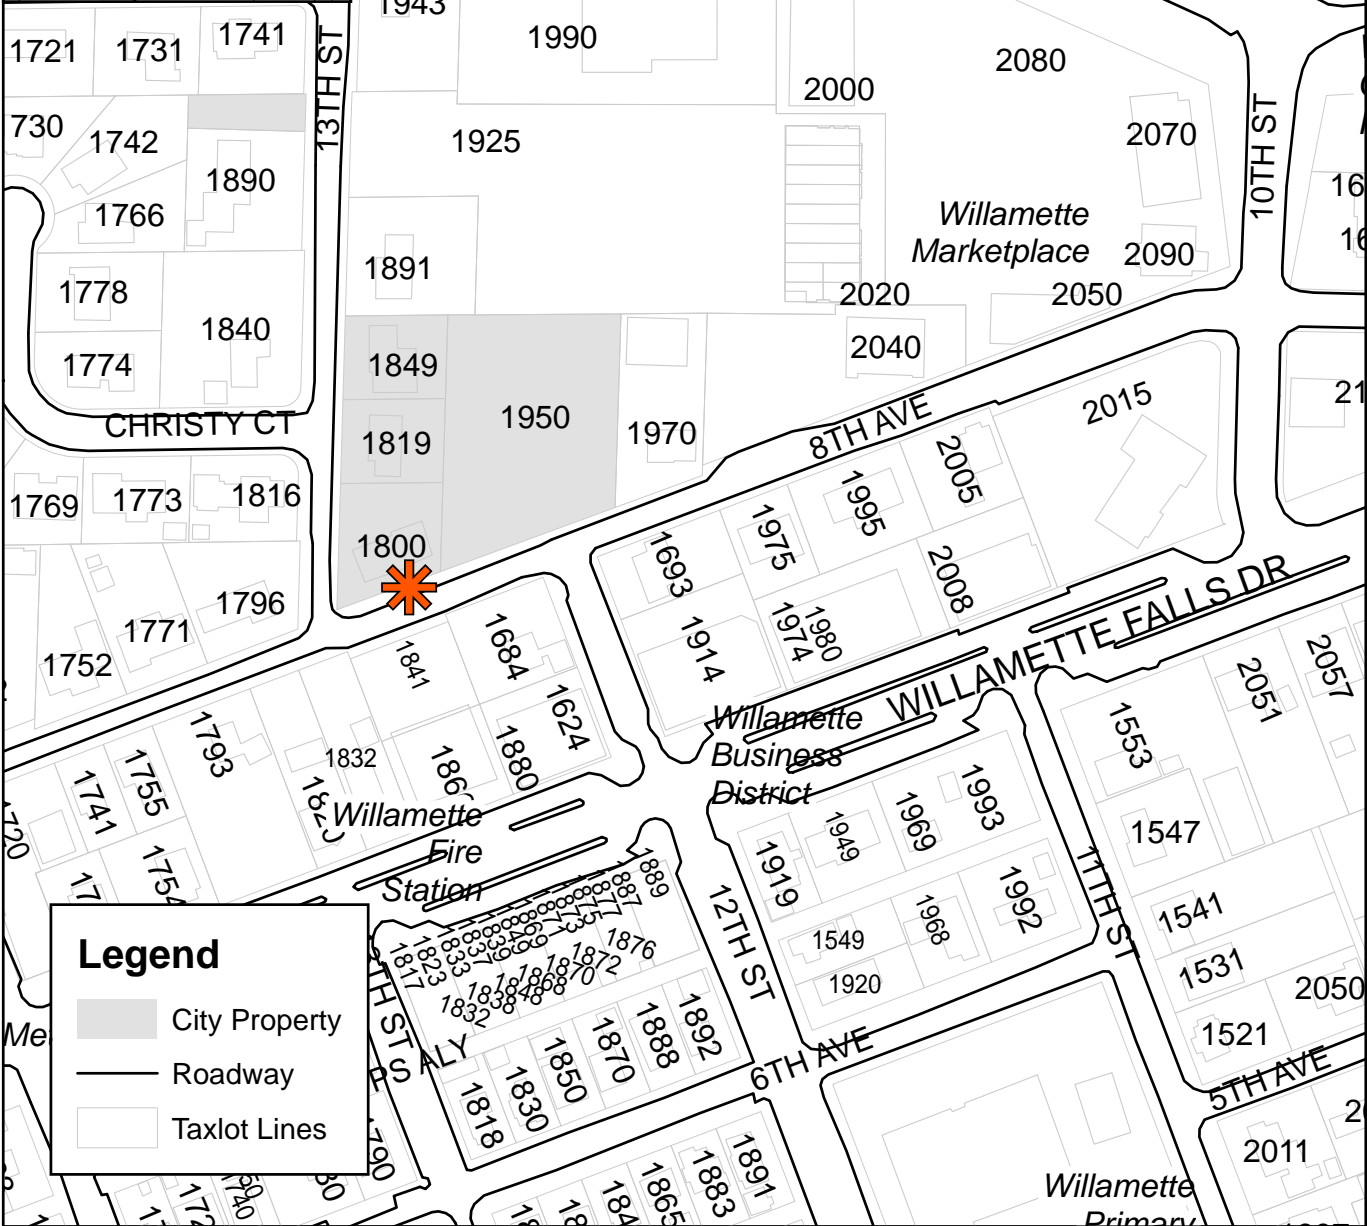

# 1800 8th Avenue, Vicinity Map

**Legend**

- City Property
- Roadway
- Taxlot Lines

This product is for informational purposes and may not have been prepared for, or be suitable for legal, engineering, or surveying purposes. Users of this information should review or consult the primary data and information sources to ascertain the usability of the information.