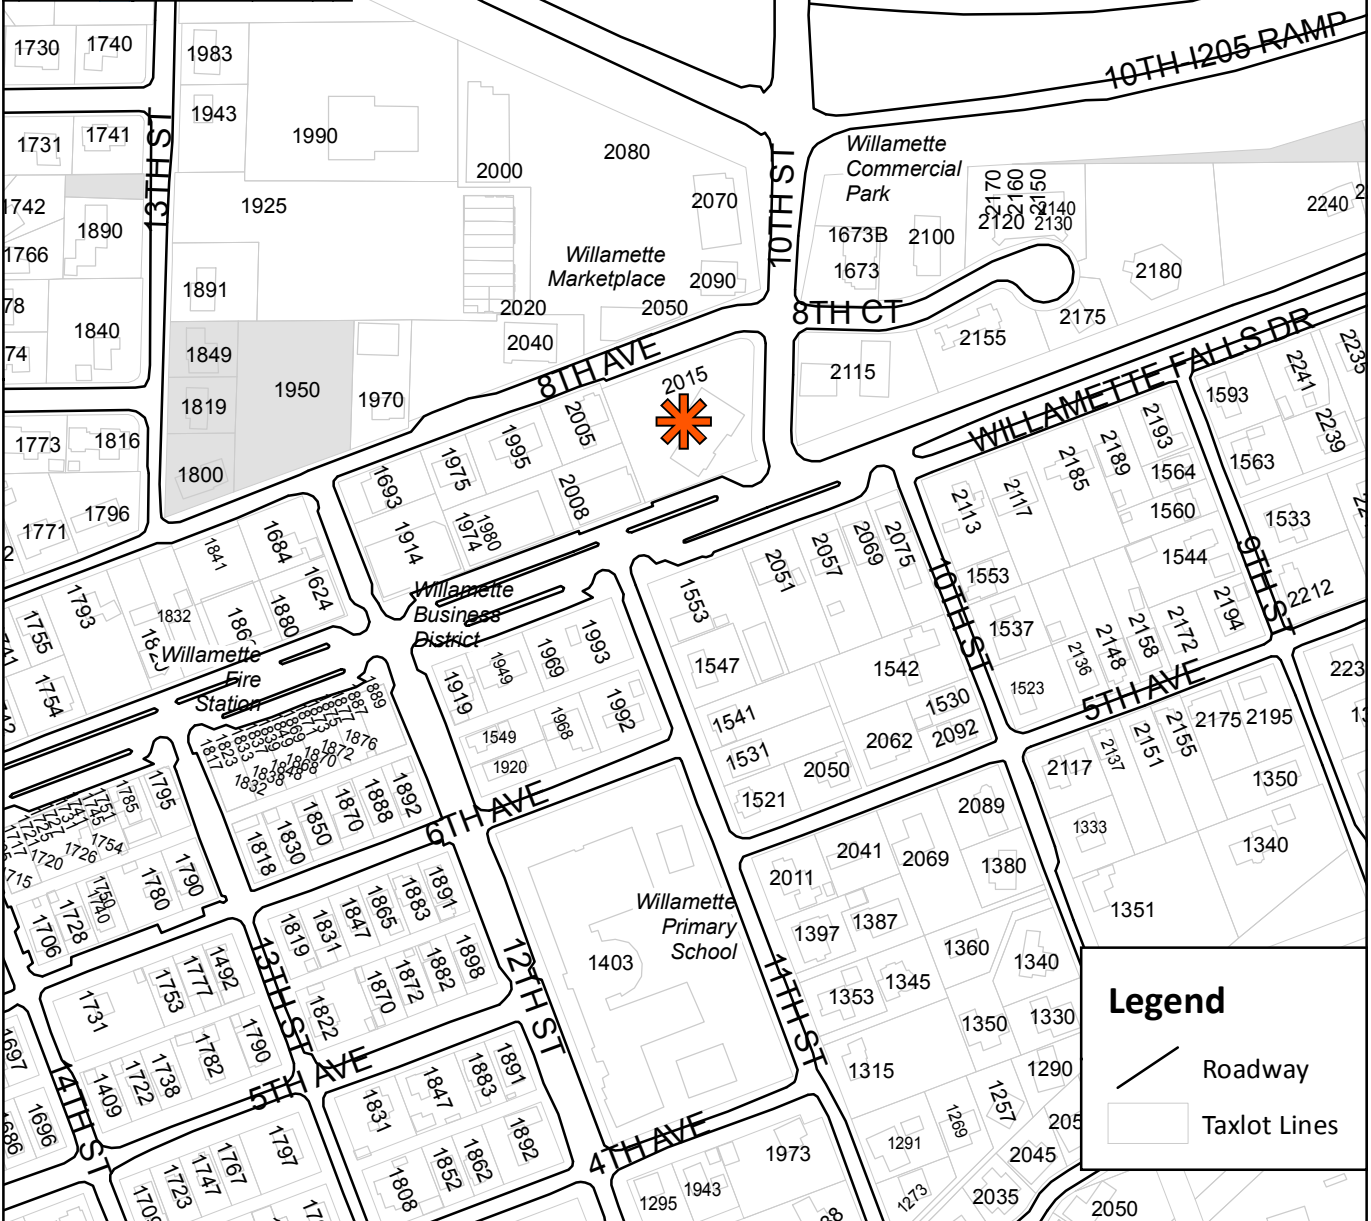

# 2015 8th Avenue, Vicinity Map

**Legend**

- Roadway
- Taxlot Lines

This product is for informational purposes and may not have been prepared for, or be suitable for legal, engineering, or surveying purposes. Users of this information should review or consult the primary data and information sources to ascertain the usability of the information.

GOMAP\_LUA\_CASEMAPS.MXD / AHA / APP 1-7-09/1-22-09

User Name: kaha  
Map Creation Date: Nov 14, 2012