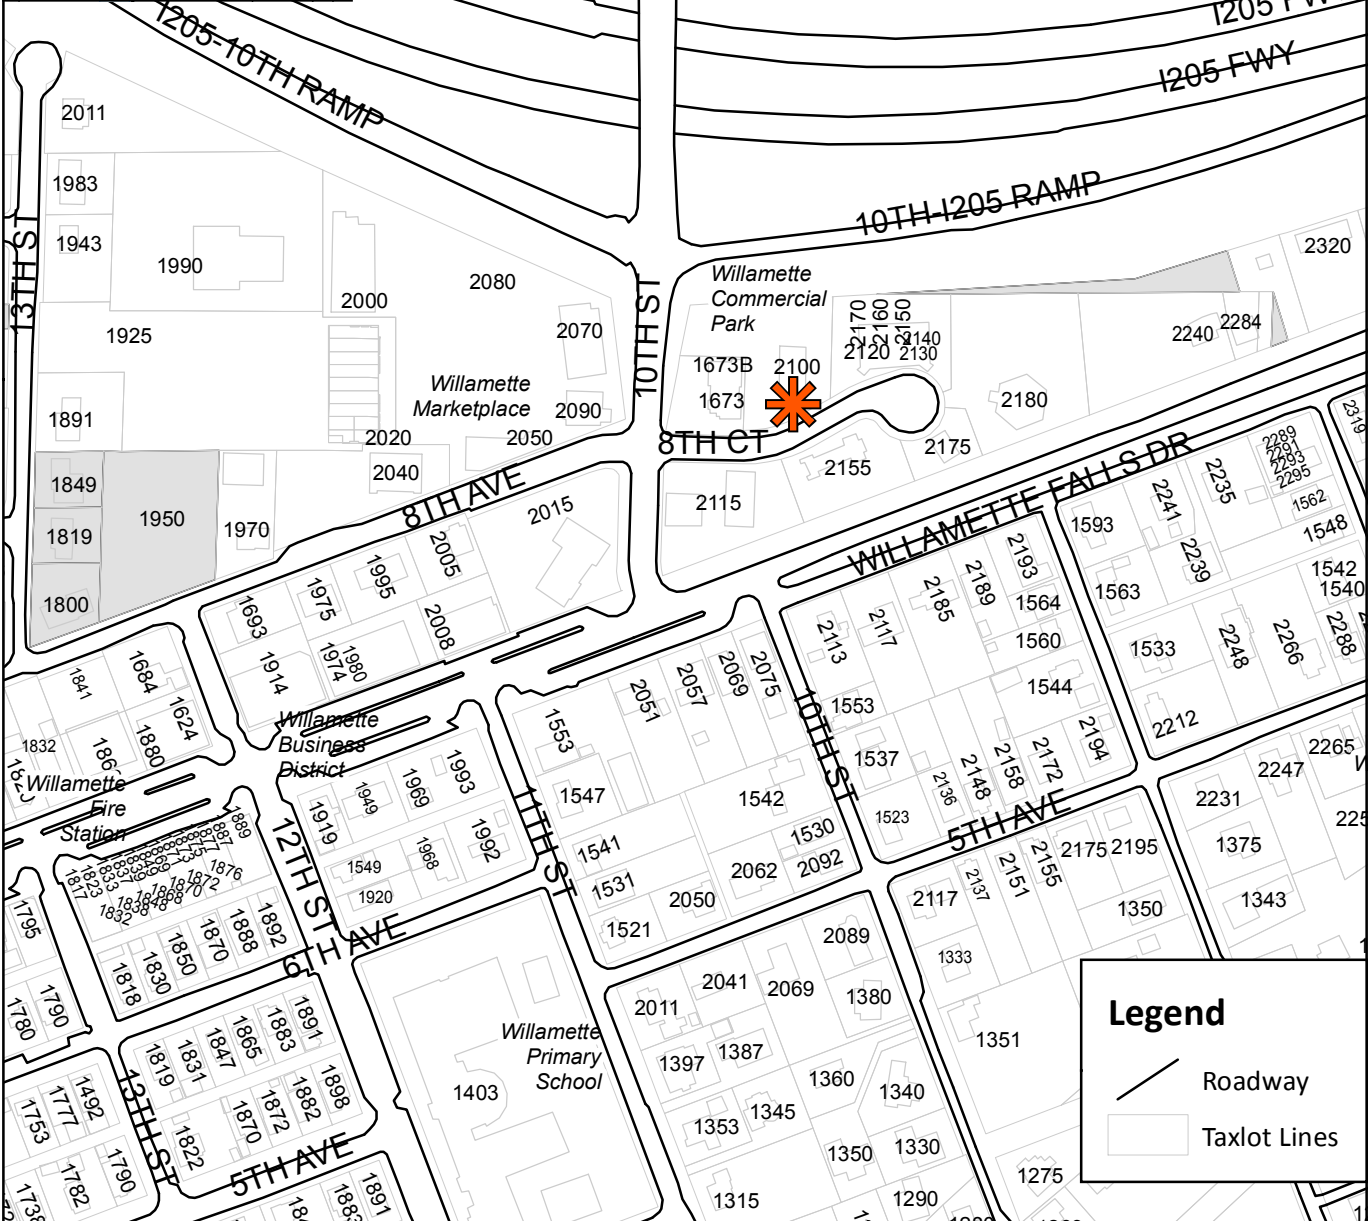

2100 8th Court, Vicinity Map

Legend

- Roadway
- Taxlot Lines

This product is for informational purposes and may not have been prepared for, or be suitable for legal, engineering, or surveying purposes. Users of this information should review or consult the primary data and information sources to ascertain the usability of the information.

1 inch = 300 feet

GOMAP_LUA_CASEMAPS.MXD / AHA / APP 1-7-09/1-22-09

User Name: kaha

Map Creation Date: Nov 14, 2012