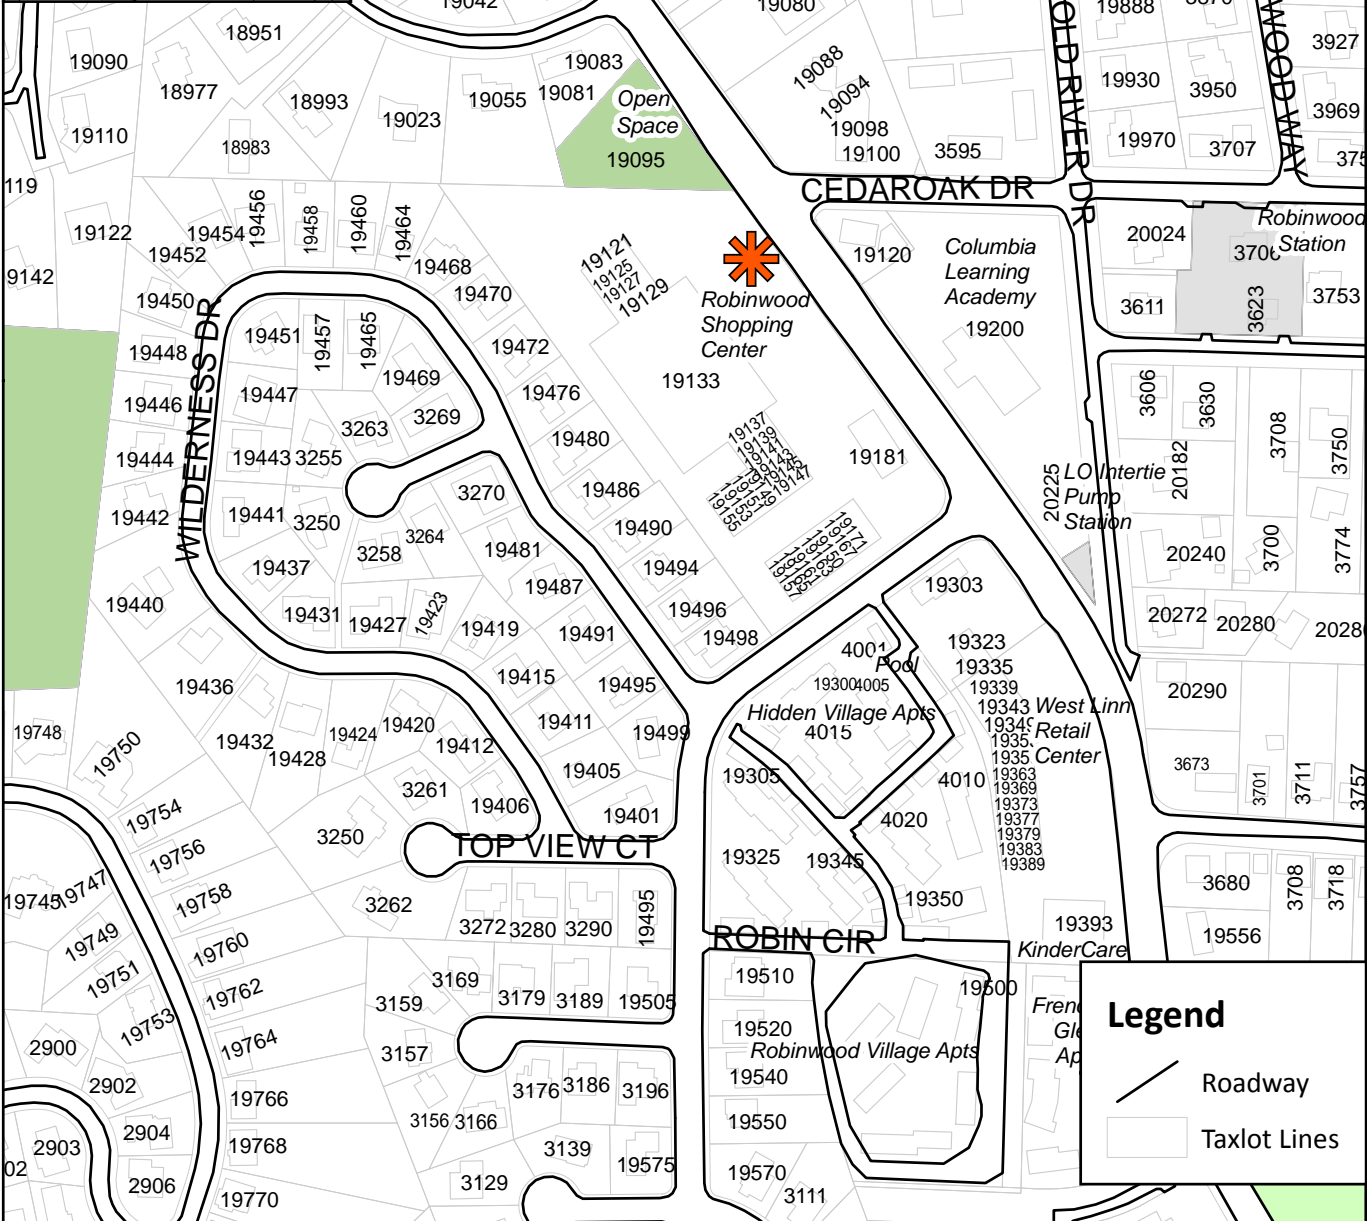

19133 Willamette Drive, Vicinity Map

Legend

- Roadway
- Taxlot Lines

This product is for informational purposes and may not have been prepared for, or be suitable for legal, engineering, or surveying purposes. Users of this information should review or consult the primary data and information sources to ascertain the usability of the information.

GOMAP_LUA_CASEMAPS.MXD / AHA / APP 1-7-09/1-22-09

User Name: aha
Map Creation Date: Apr 10, 2012