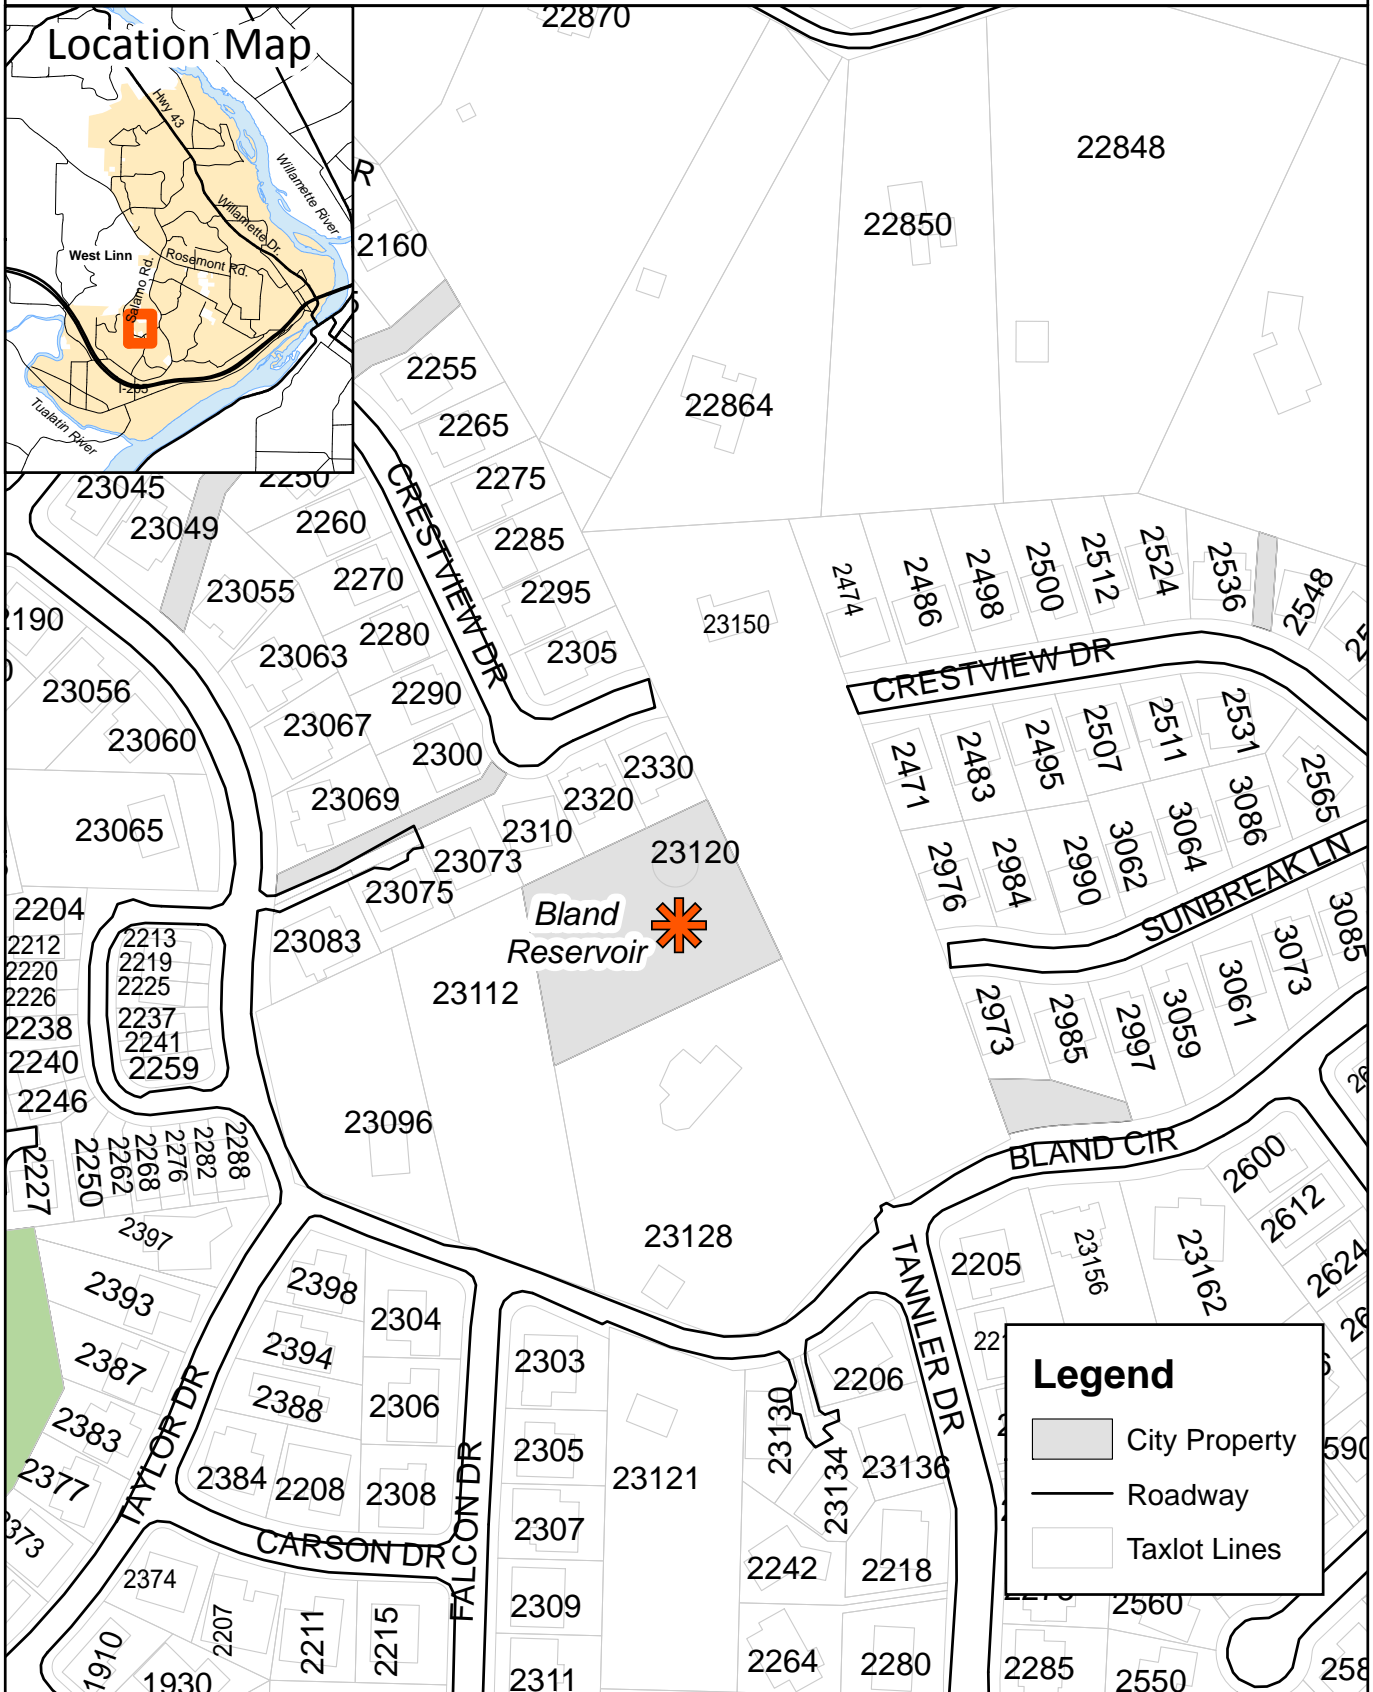

23120 Bland Circle, Vicinity Map

Legend

- City Property
- Roadway
- Taxlot Lines

This product is for informational purposes and may not have been prepared for, or be suitable for legal, engineering, or surveying purposes. Users of this information should review or consult the primary data and information sources to ascertain the usability of the information.