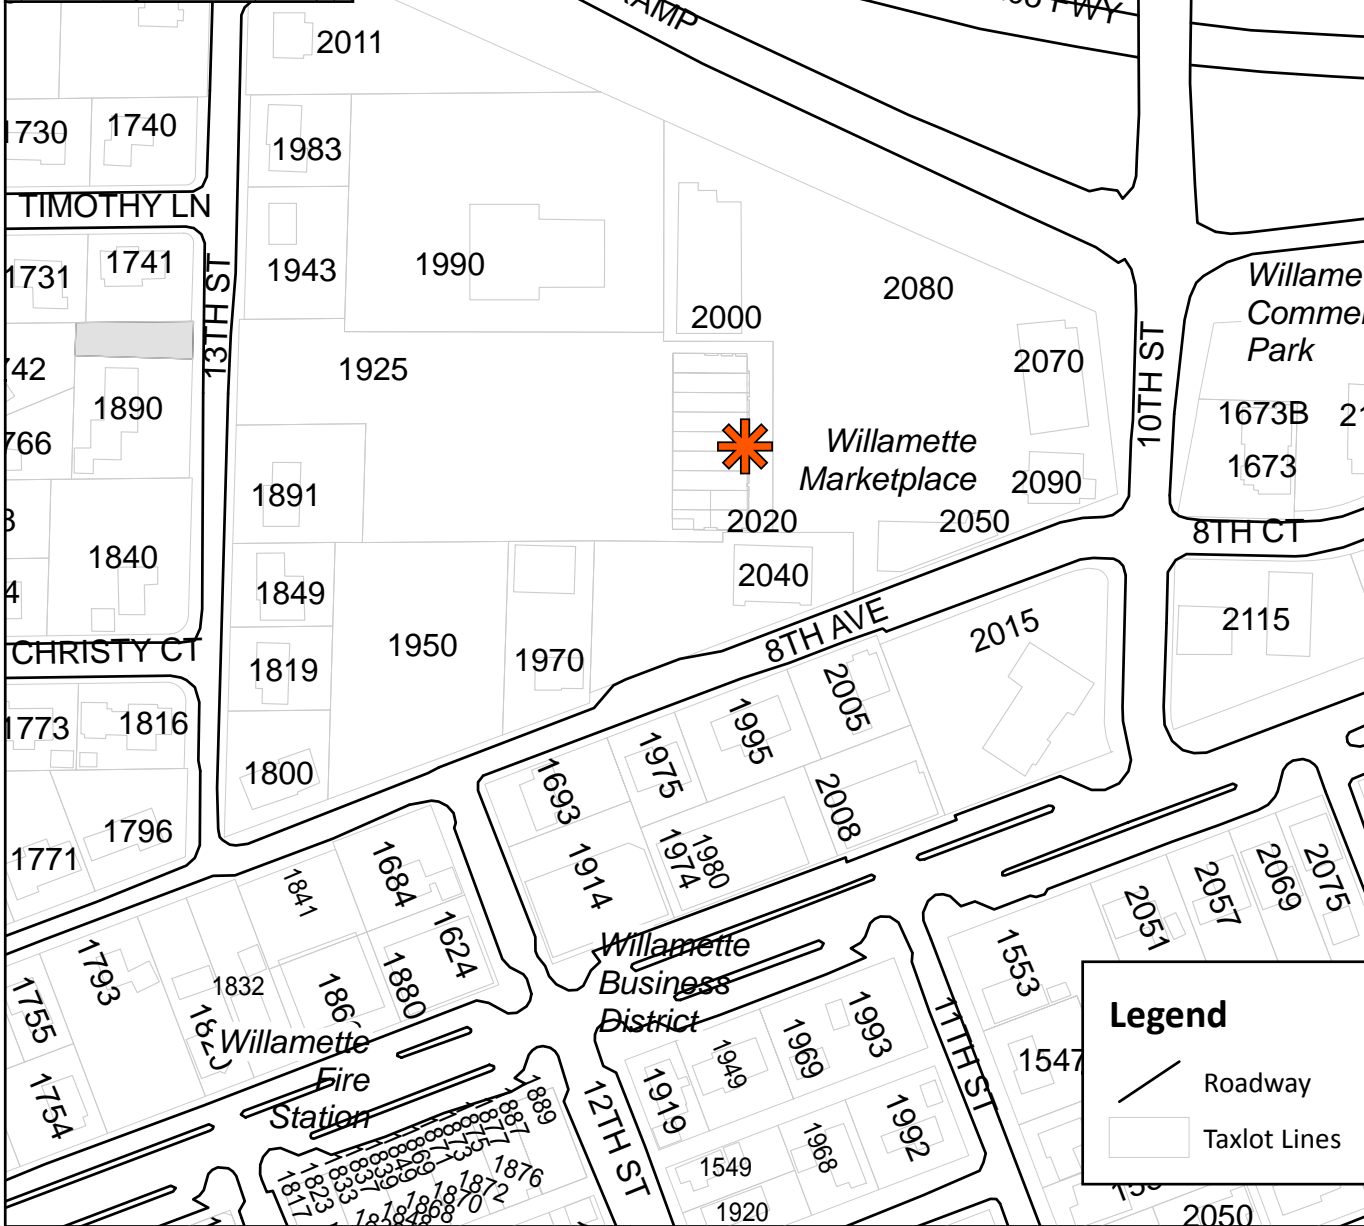

2020 8th Avenue, Vicinity Map

Legend

- Roadway
- Taxlot Lines

This product is for informational purposes and may not have been prepared for, or be suitable for legal, engineering, or surveying purposes. Users of this information should review or consult the primary data and information sources to ascertain the usability of the information.