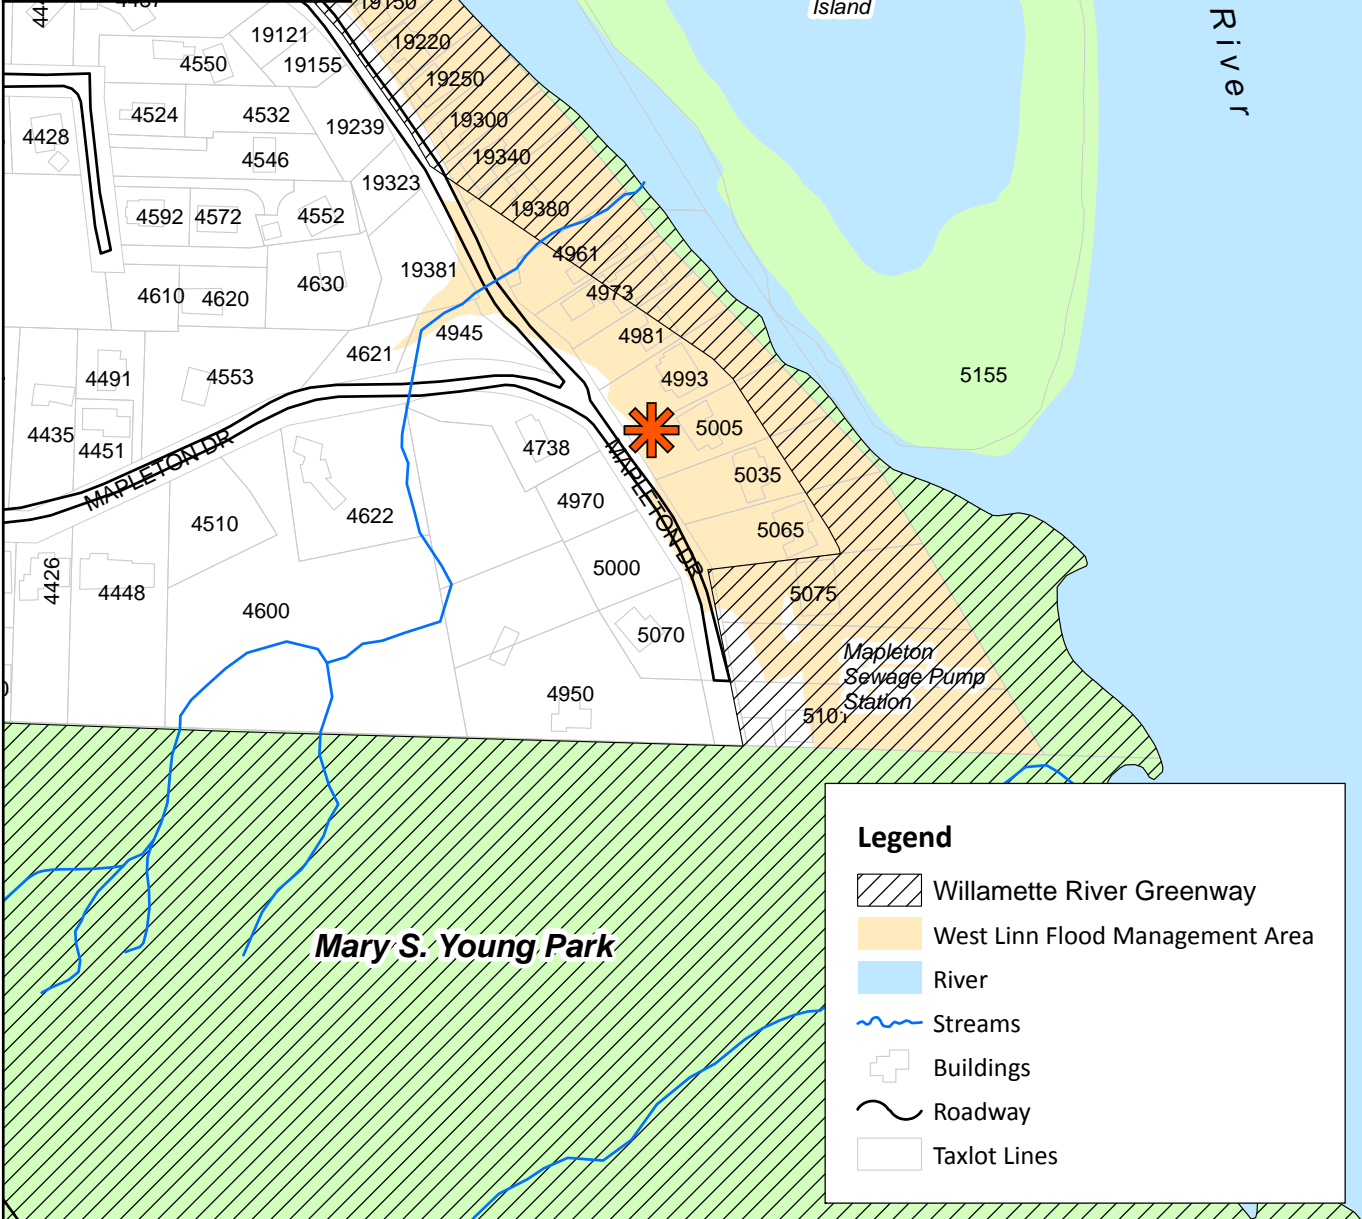

# 4993 & 5005 Mapleton Drive, Vicinity Map

**Legend**

- Willamette River Greenway
- West Linn Flood Management Area
- River
- Streams
- Buildings
- Roadway
- Taxlot Lines

This product is for informational purposes and may not have been prepared for, or be suitable for legal, engineering, or surveying purposes. Users of this information should review or consult the primary data and information sources to ascertain the usability of the information.