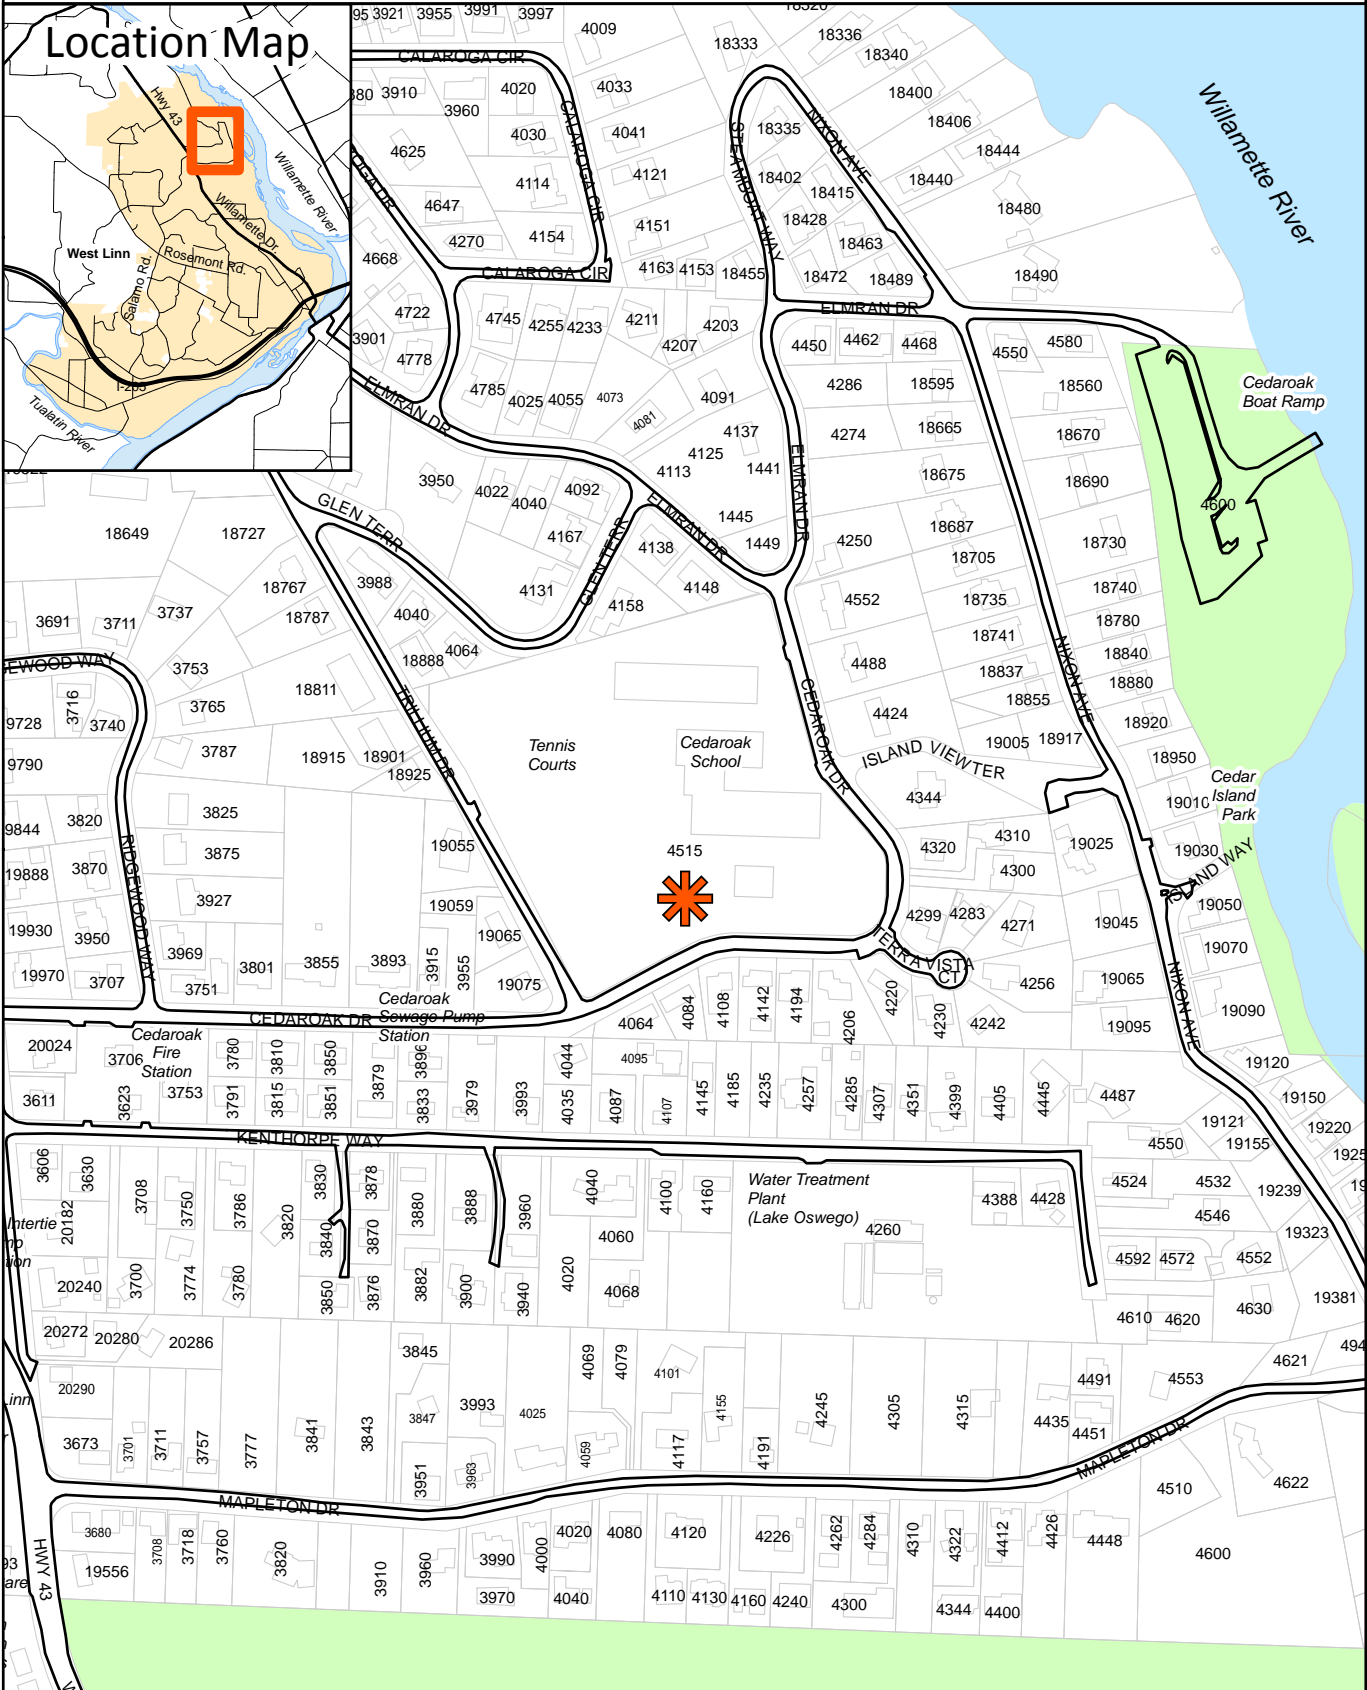

4515 Cedaroak Drive, Vicinity Map

This product is for informational purposes and may not have been prepared for, or be suitable for legal, engineering, or surveying purposes. Users of this information should review or consult the primary data and information sources to ascertain the usability of the information.

GOMAP_LUA_CASEMAPS.MXD / AHA / APP 1-7-09/11-22-09
User Name: aha
Map Creation Date: Jun 09, 2011