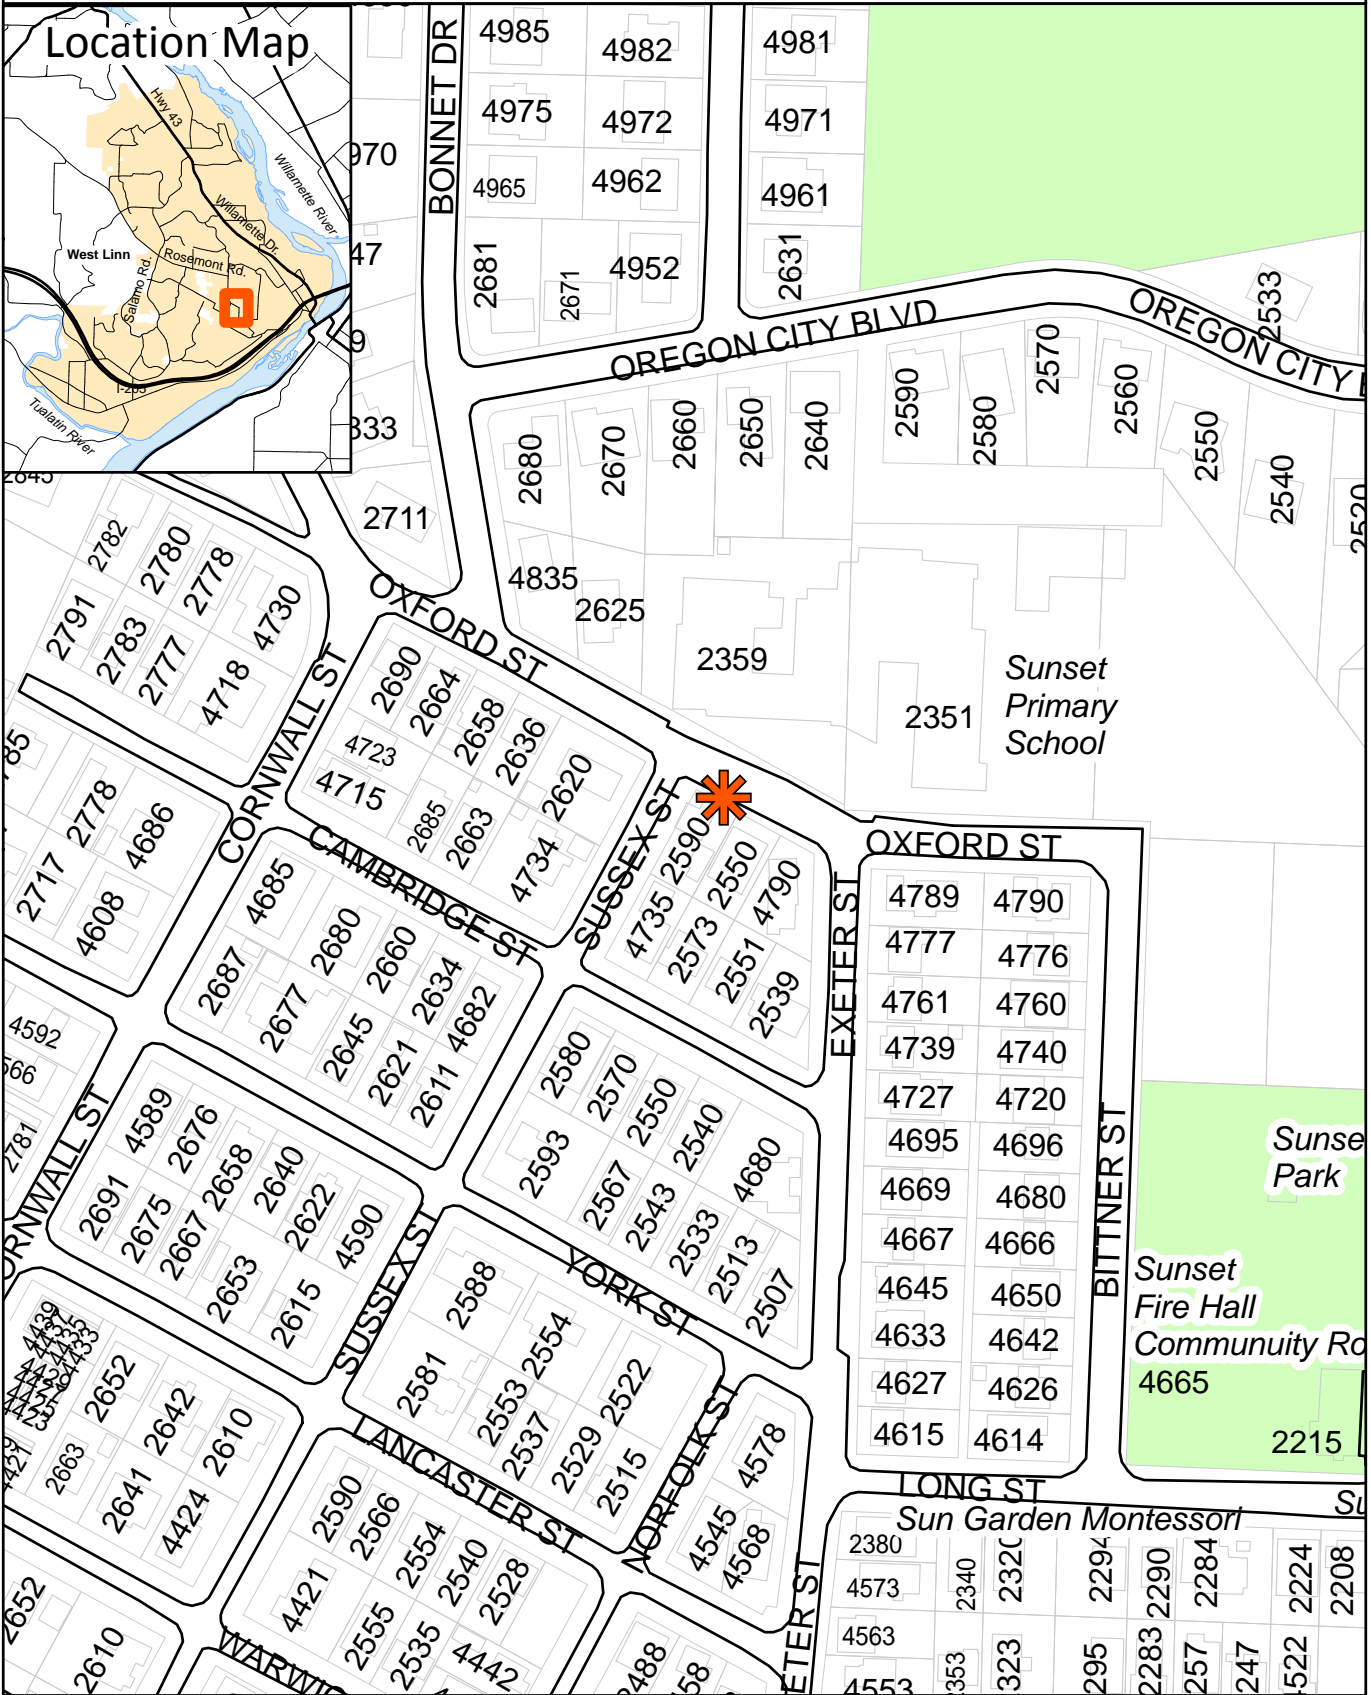

2590 Oxford Street , Vicinity Map

This product is for informational purposes and may not have been prepared for, or be suitable for legal, engineering, or surveying purposes. Users of this information should review or consult the primary data and information sources to ascertain the usability of the information.

GOMAP_LUA_CASEMAPS.MXD / AHA / APP 1-7-09/1-22-09

User Name: aha
Map Creation Date: Jun 09, 2011