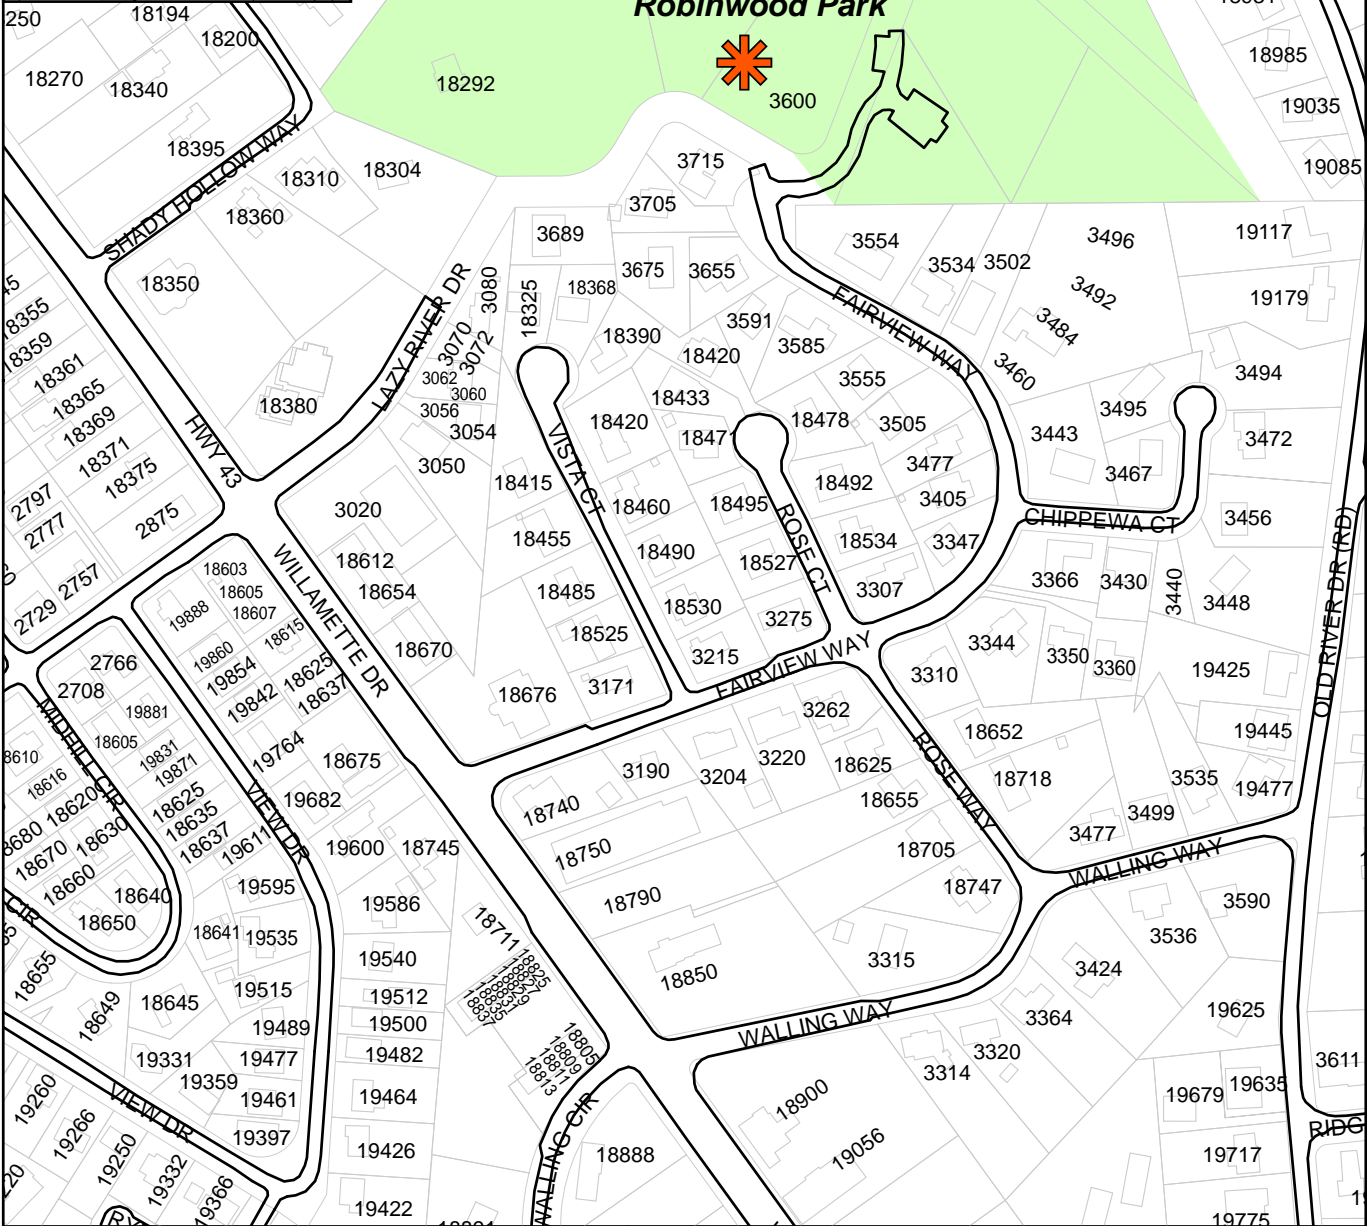

Robinwood Park, Vicinity Map

This product is for informational purposes and may not have been prepared for, or be suitable for legal, engineering, or surveying purposes. Users of this information should review or consult the primary data and information sources to ascertain the usability of the information.

GOMAP_LUA_CASEMAPS.MXD / AHA / APP 1-7-09/1-22-09
User Name: aha
Map Creation Date: Jun 09, 2011