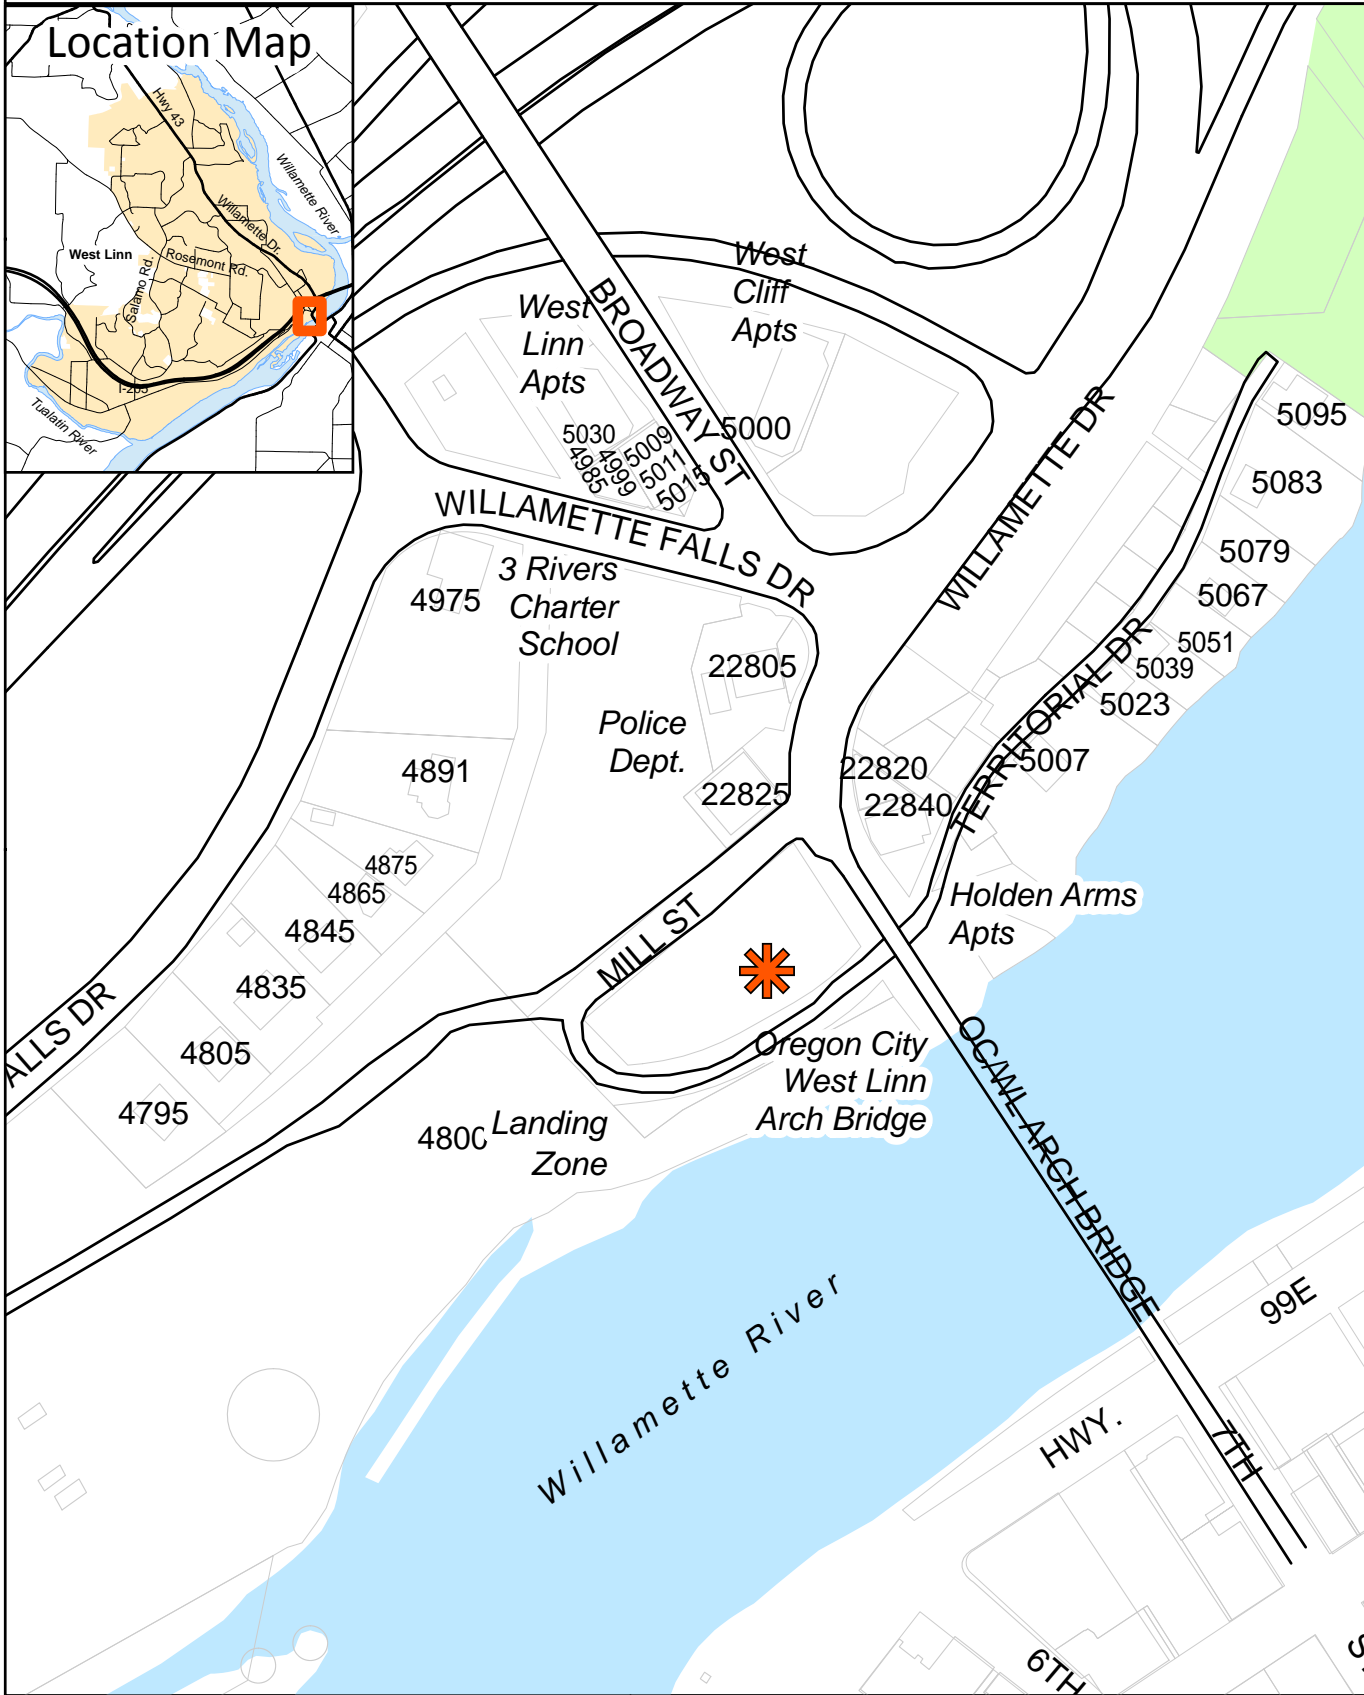

Arch Bridge Staging Area , Vicinity Map

This product is for informational purposes and may not have been prepared for, or be suitable for legal, engineering, or surveying purposes. Users of this information should review or consult the primary data and information sources to ascertain the usability of the information.

GOMAP_LUA_CASEMAPS.MXD / AHA / APP 1-7-09/1-22-09
 User Name: aha
 Map Creation Date: Jun 09, 2011