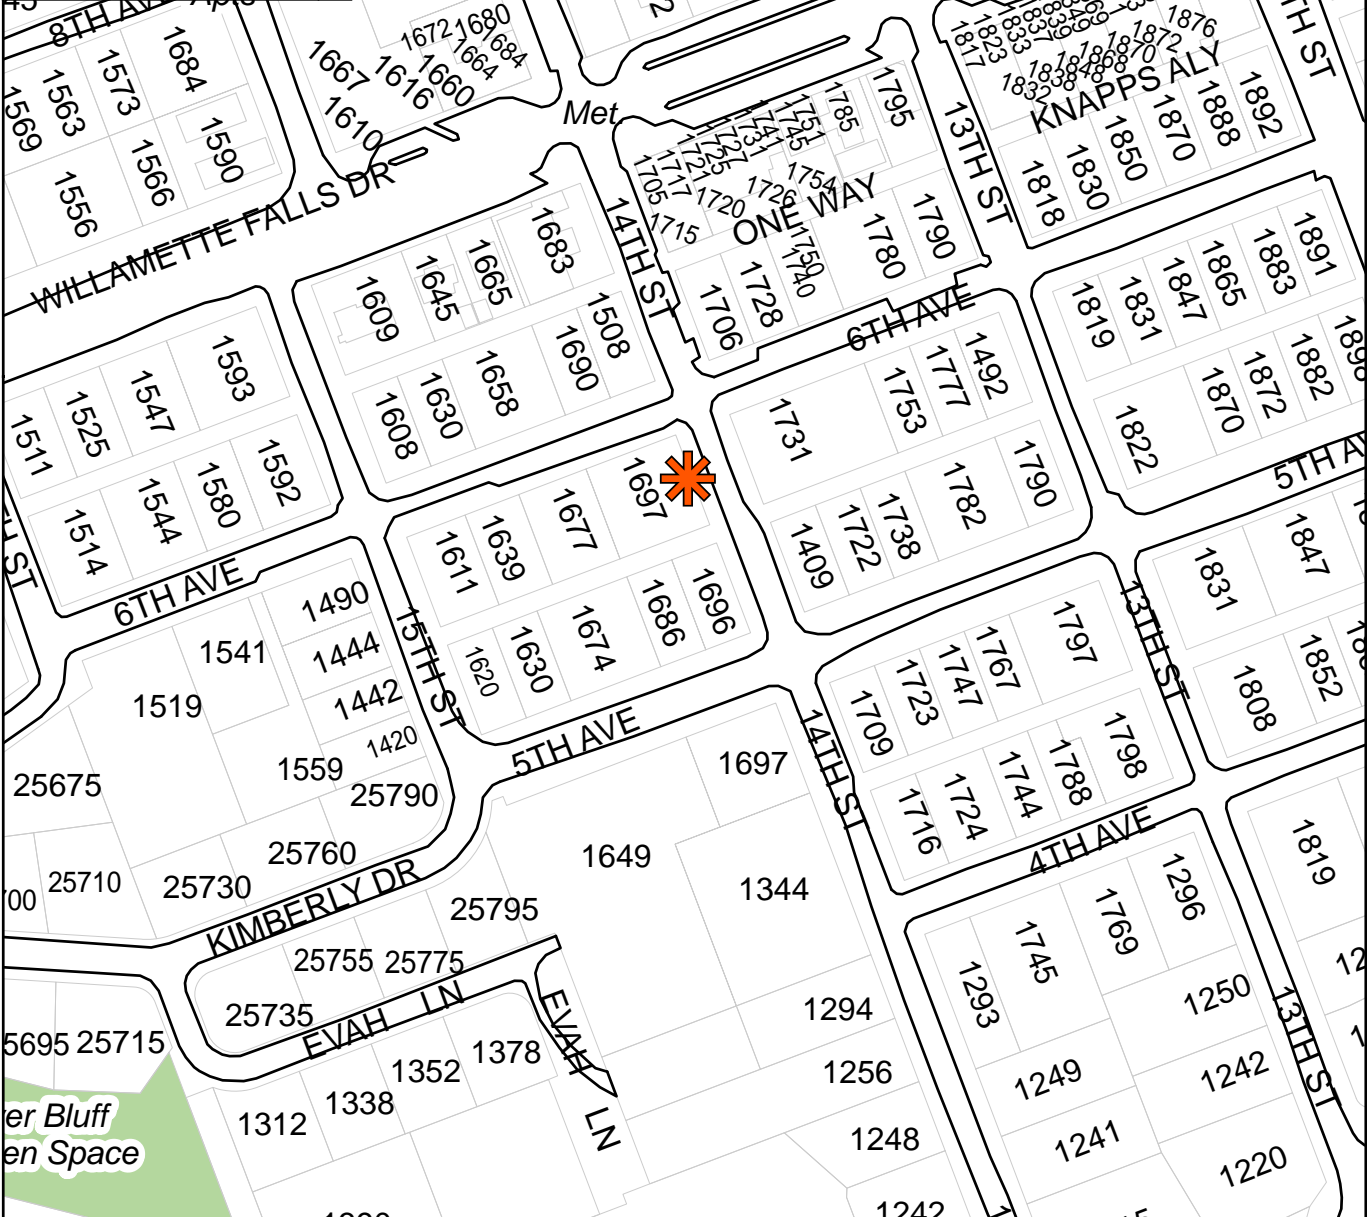

1697 6th Avenue, Vicinity Map

This product is for informational purposes and may not have been prepared for, or be suitable for legal, engineering, or surveying purposes. Users of this information should review or consult the primary data and information sources to ascertain the usability of the information. Taxlot Base Source: Metro RLIS

GOMAP_LUA_CASEMAPS.MXD / AHA / APP 1-7-09/11-22-09
User Name: kaha
Map Creation Date: Nov 17, 2010