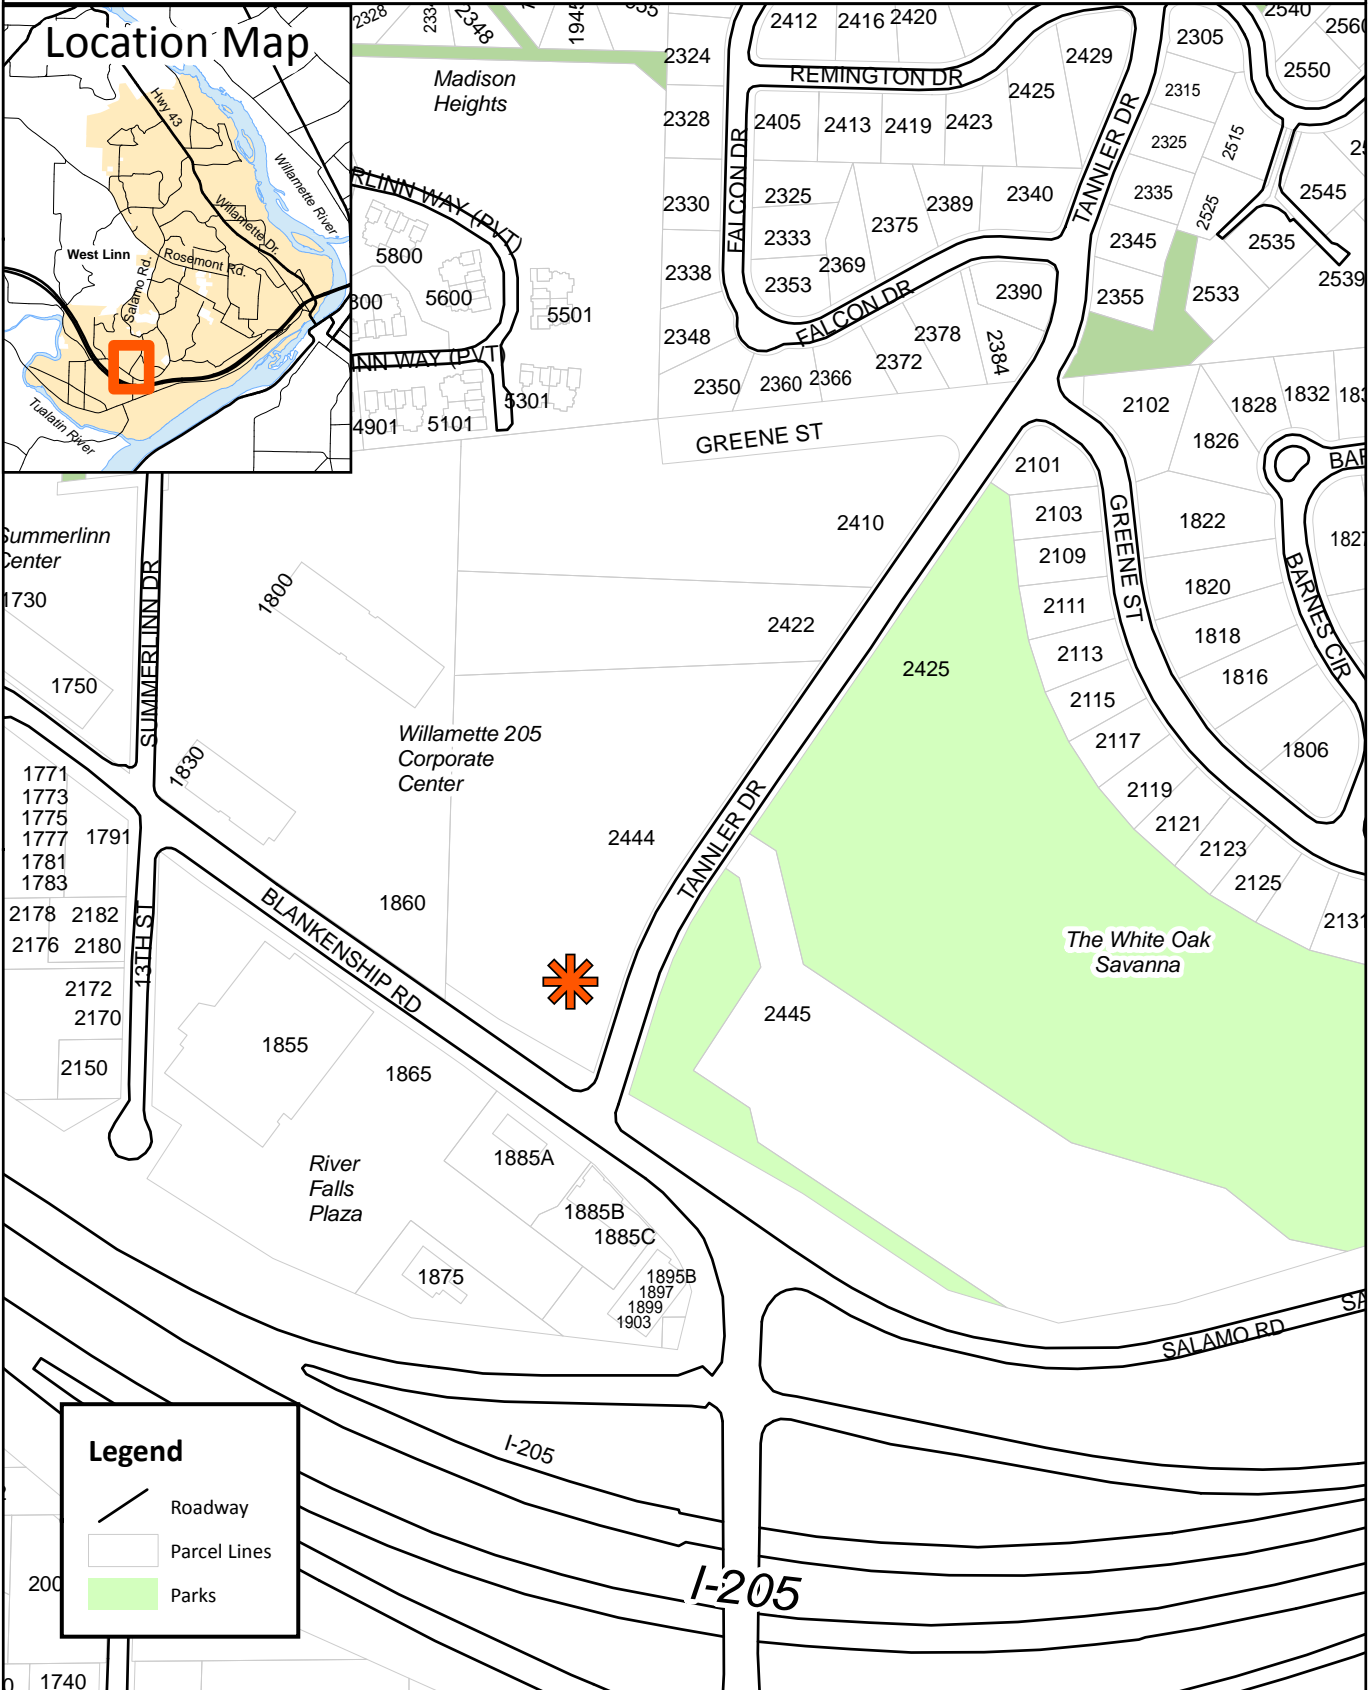

Tannler Drive and Blankenship Road, Vicinity Map

Legend

- Roadway
- Parcel Lines
- Parks

This product is for informational purposes and may not have been prepared for, or be suitable for legal, engineering, or surveying purposes. Users of this information should review or consult the primary data and information sources to ascertain the usability of the information. Taxlot Base Source: Metro RLIS

GOMAP_LUA_CASEMAPS.MXD / AHA / APP 1-7-09/1-22-09

User Name: kaha
Map Creation Date: Nov 17, 2010