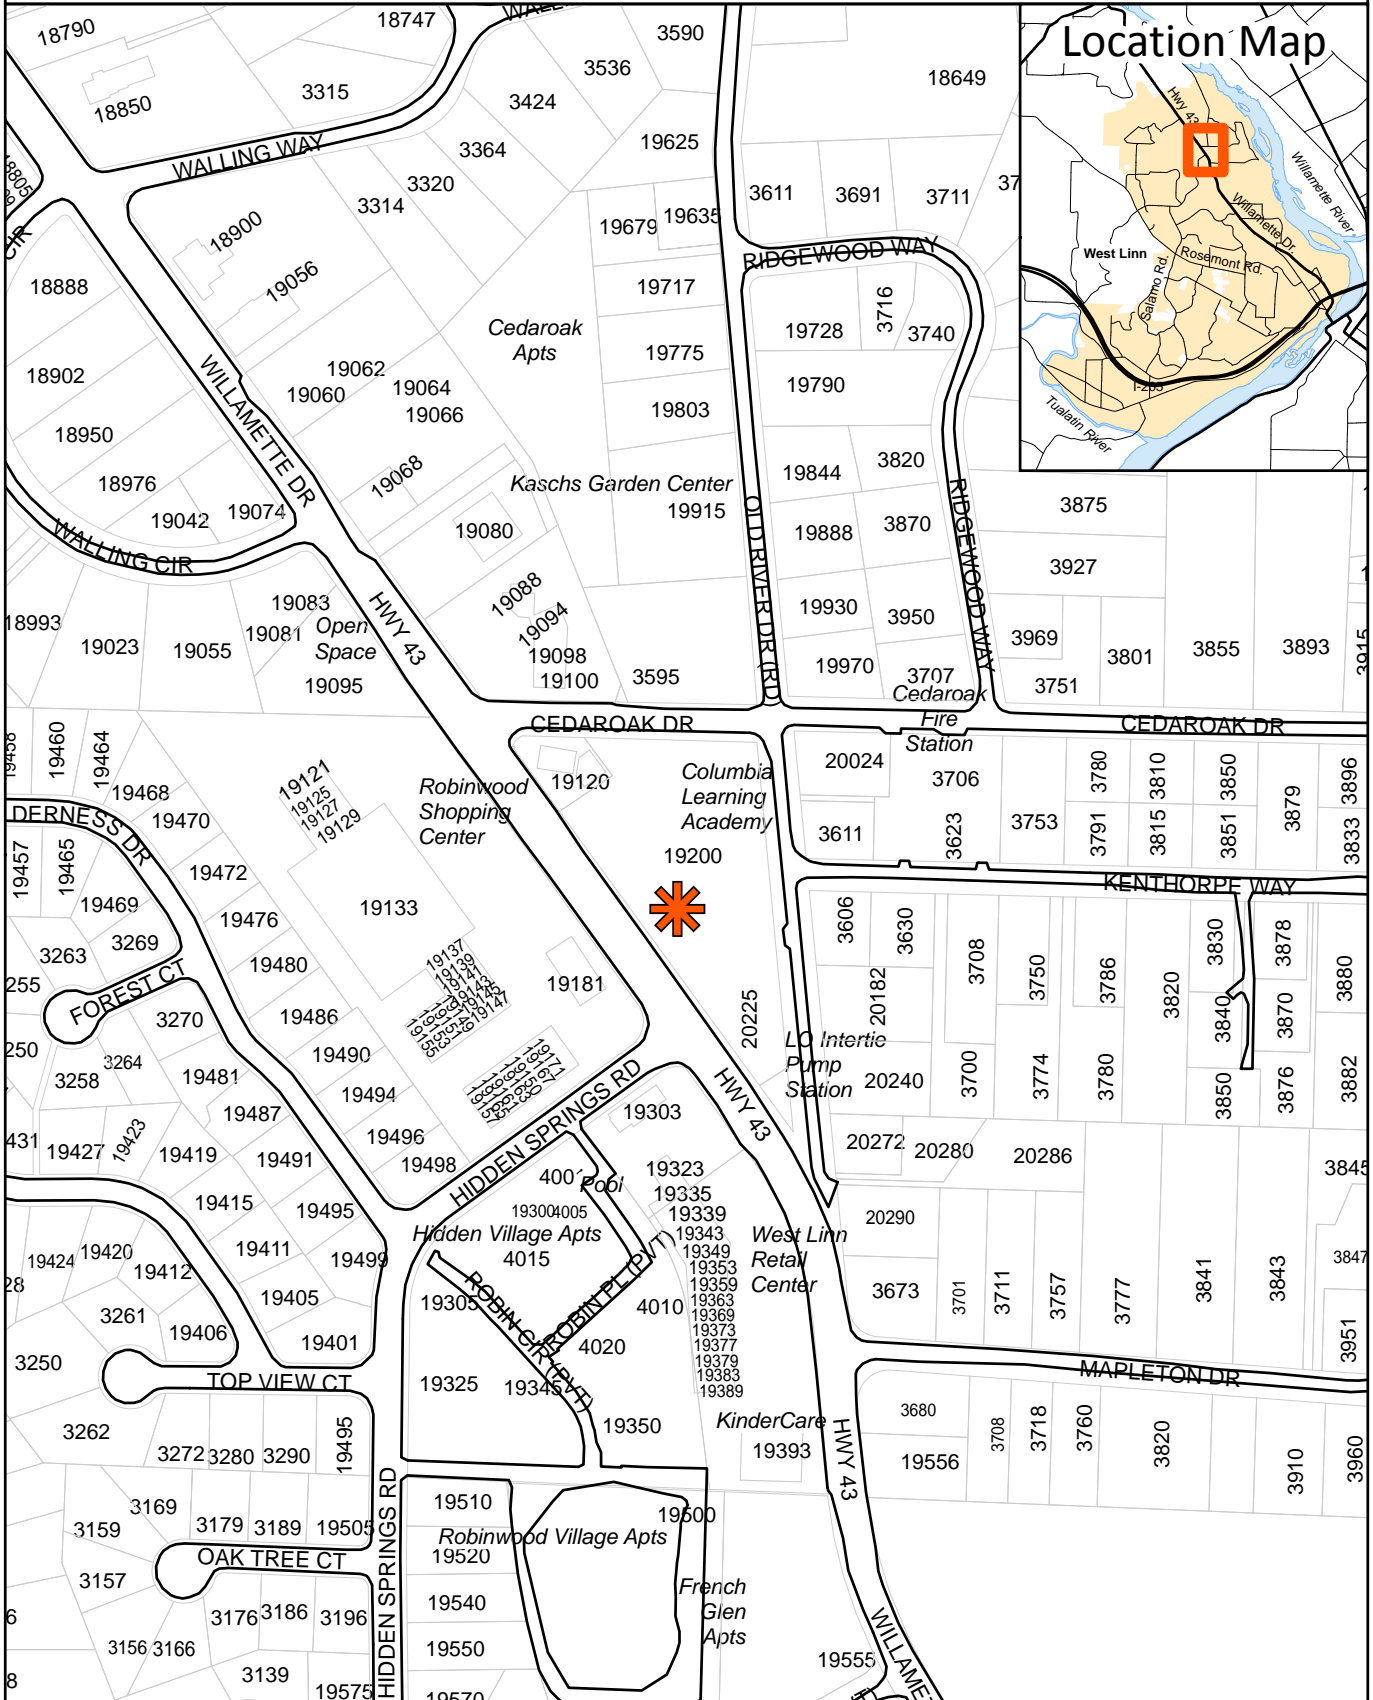

# 19200 Willamette Drive (Hwy 43), Vicinity Map

This product is for informational purposes and may not have been prepared for, or be suitable for legal, engineering, or surveying purposes. Users of this information should review or consult the primary data and information sources to ascertain the usability of the information. Taxlot Base Source: Metro RLIS

GOMAP\_LUA\_CASEMAPS.MXD / AHA / APP 1-7-09/1-22-09  
 User Name: k.aha  
 Map Creation Date: Jun 16, 2010