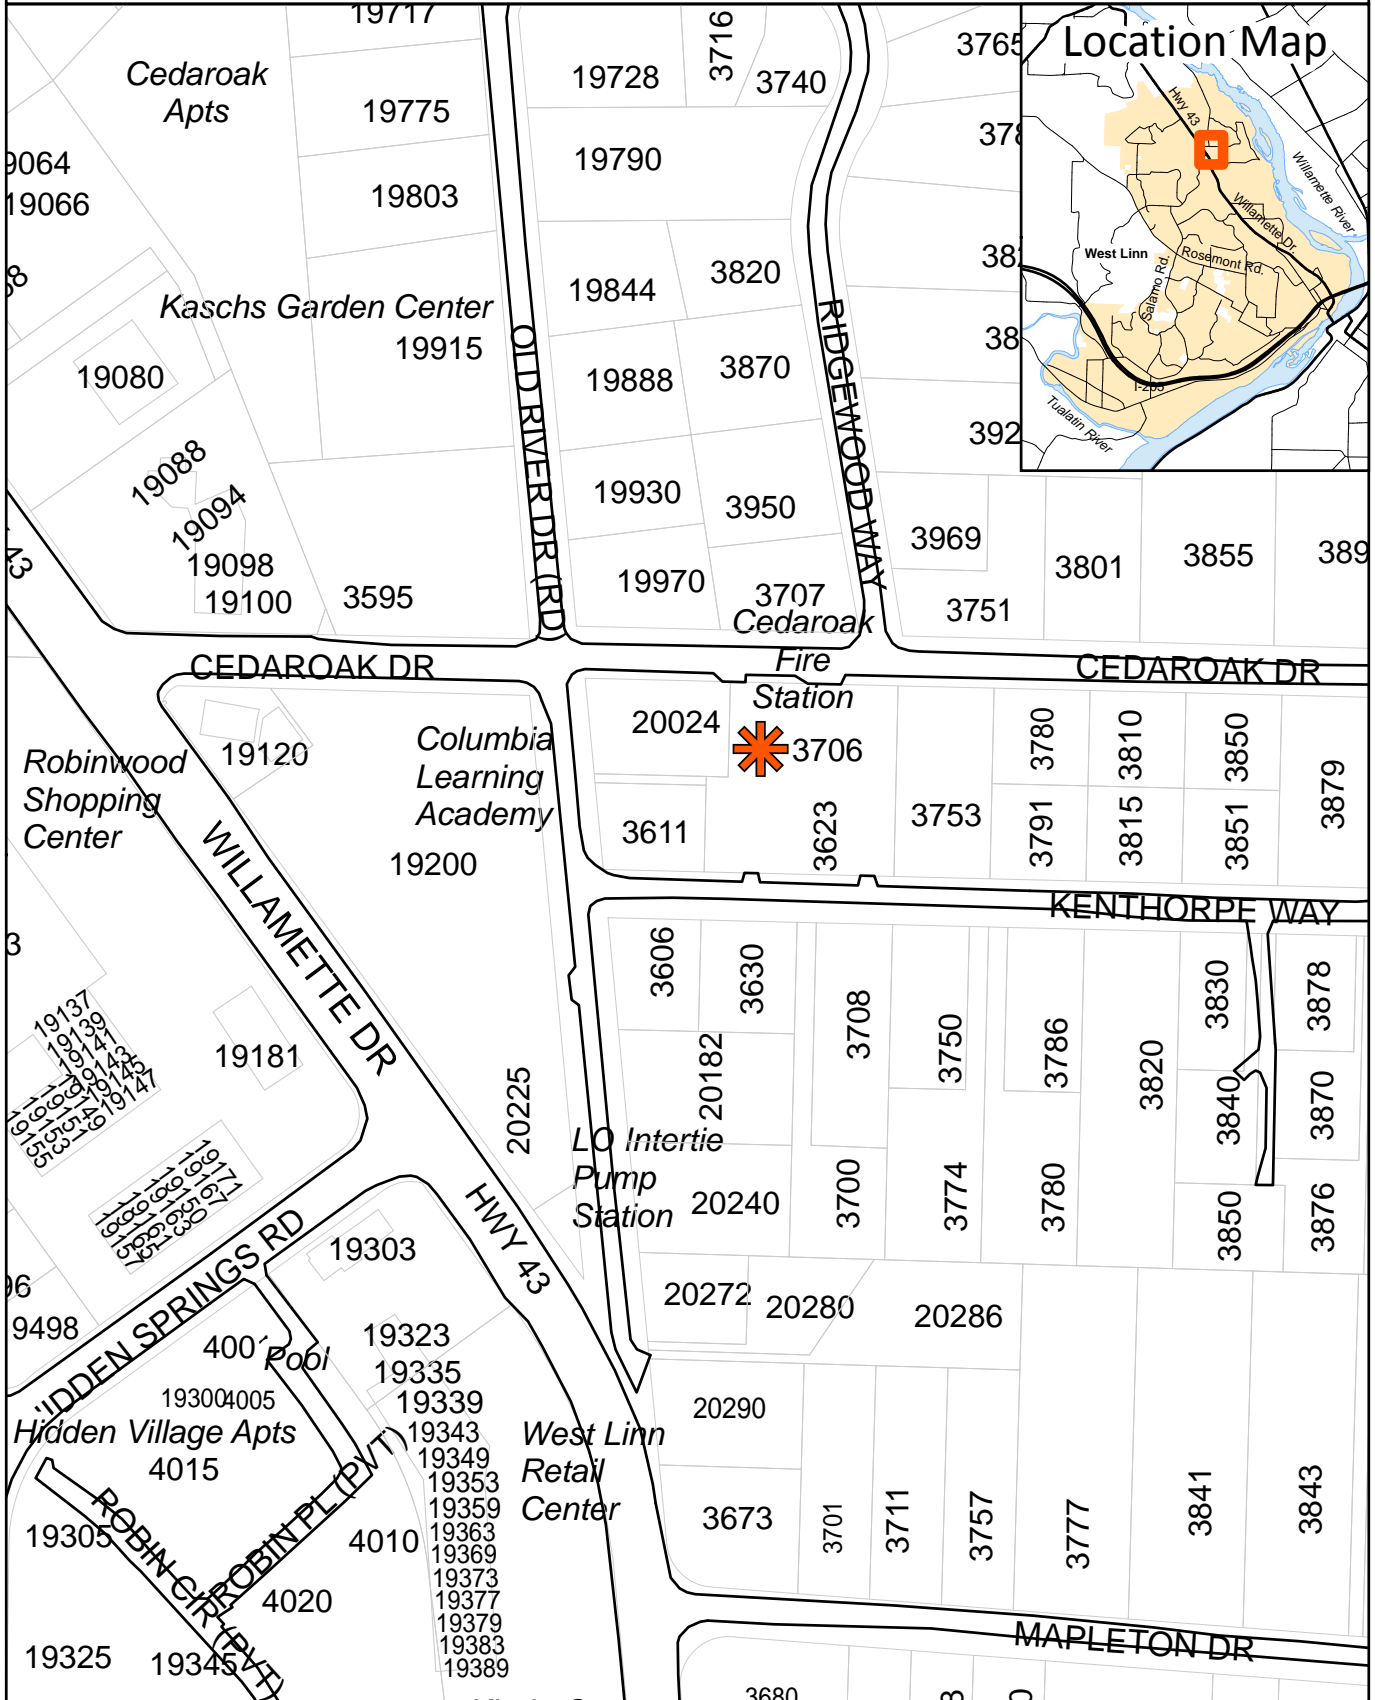

3706 Cedaroak Drive, Vicinity Map

This product is for informational purposes and may not have been prepared for, or be suitable for legal, engineering, or surveying purposes. Users of this information should review or consult the primary data and information sources to ascertain the usability of the information. Taxlot Base Source: Metro RLIS

GOMAP_LUA_CASEMAPS.MXD / AHA / APP 1-7-09/1-22-09

User Name: AHA
Map Creation Date: May 10, 2010