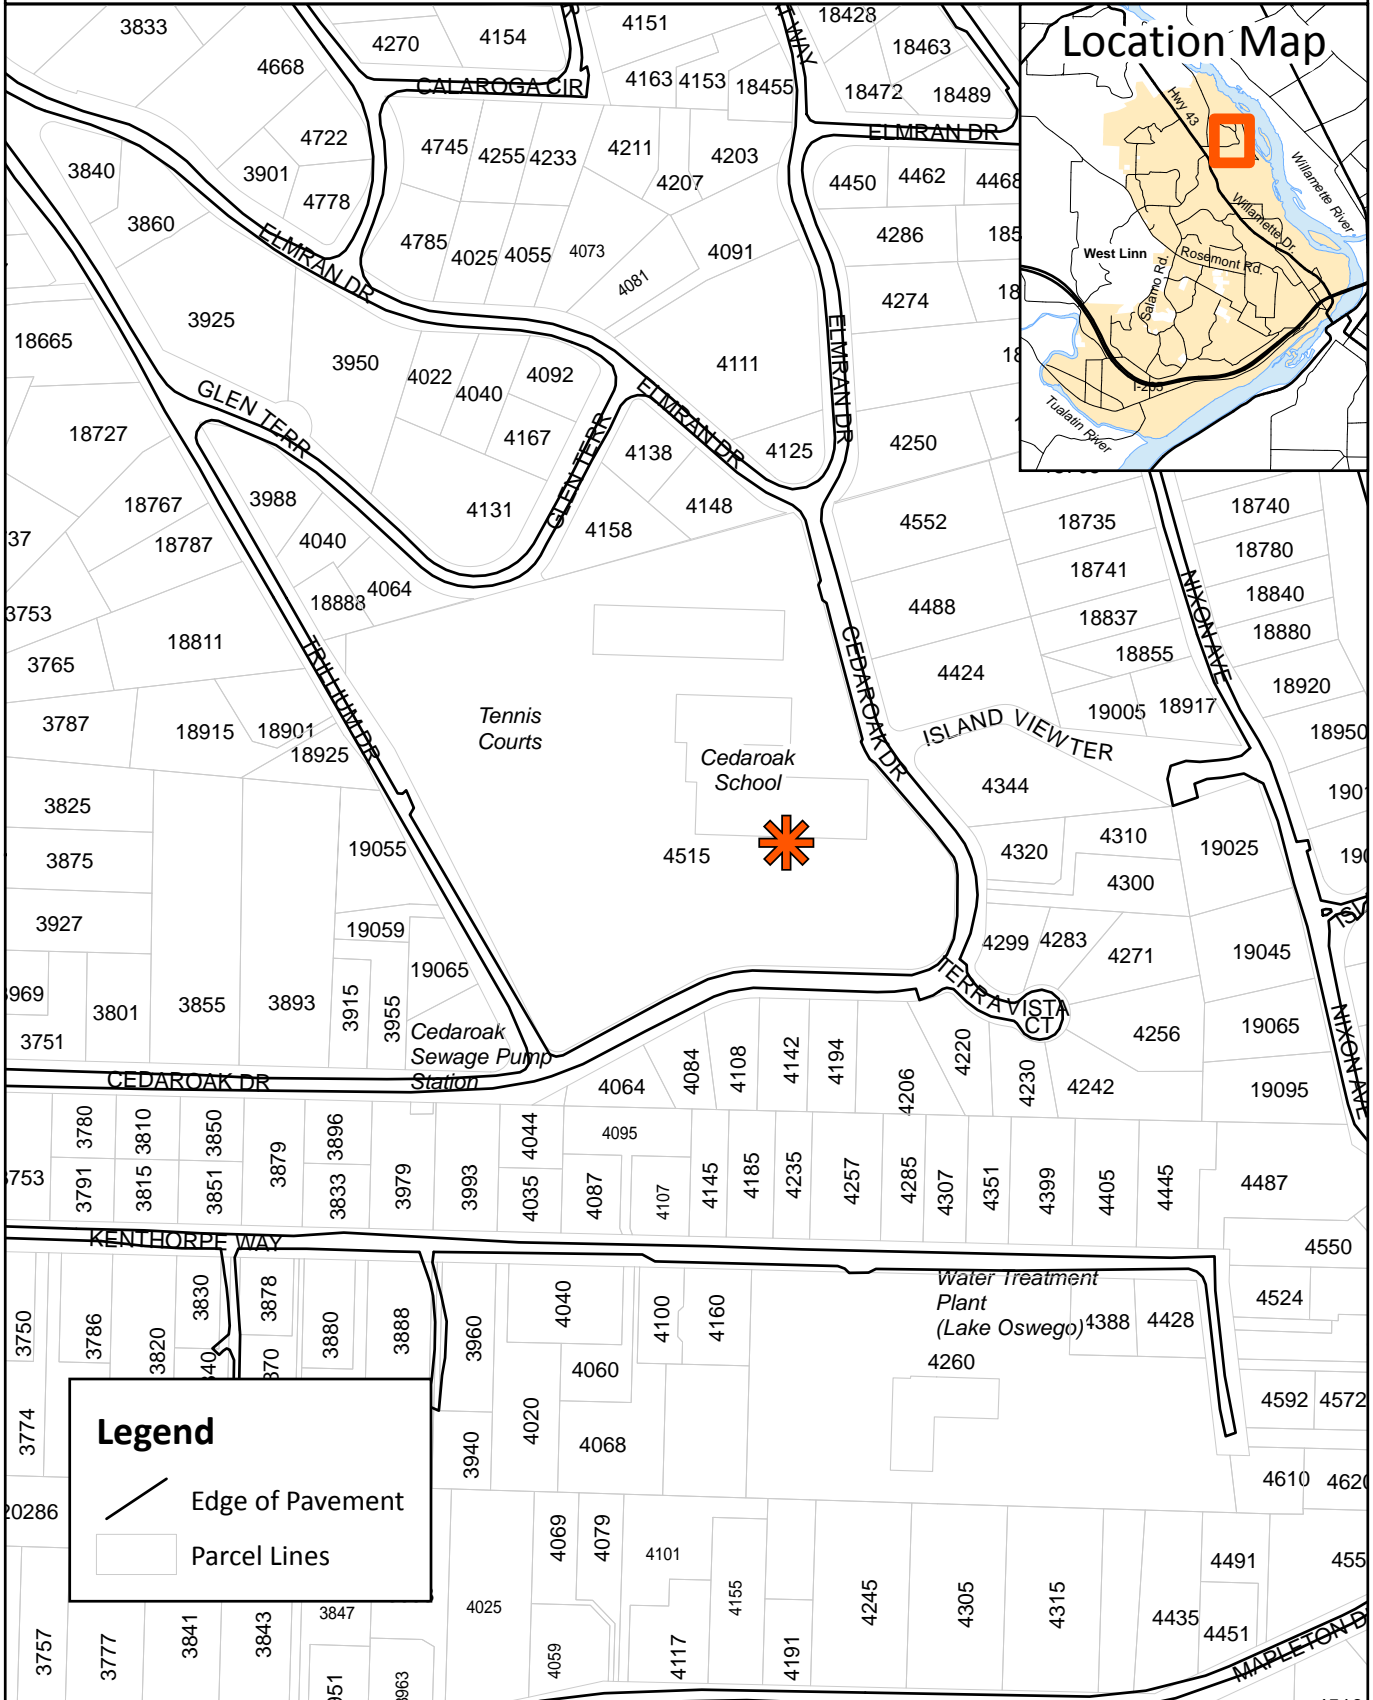

4515 Cedaroak Drive, Vicinity Map

Location Map

Legend

-  Edge of Pavement
-  Parcel Lines

This product is for informational purposes and may not have been prepared for, or be suitable for legal, engineering, or surveying purposes. Users of this information should review or consult the primary data and information sources to ascertain the usability of the information. Taxlot Base Source: Metro RLIS