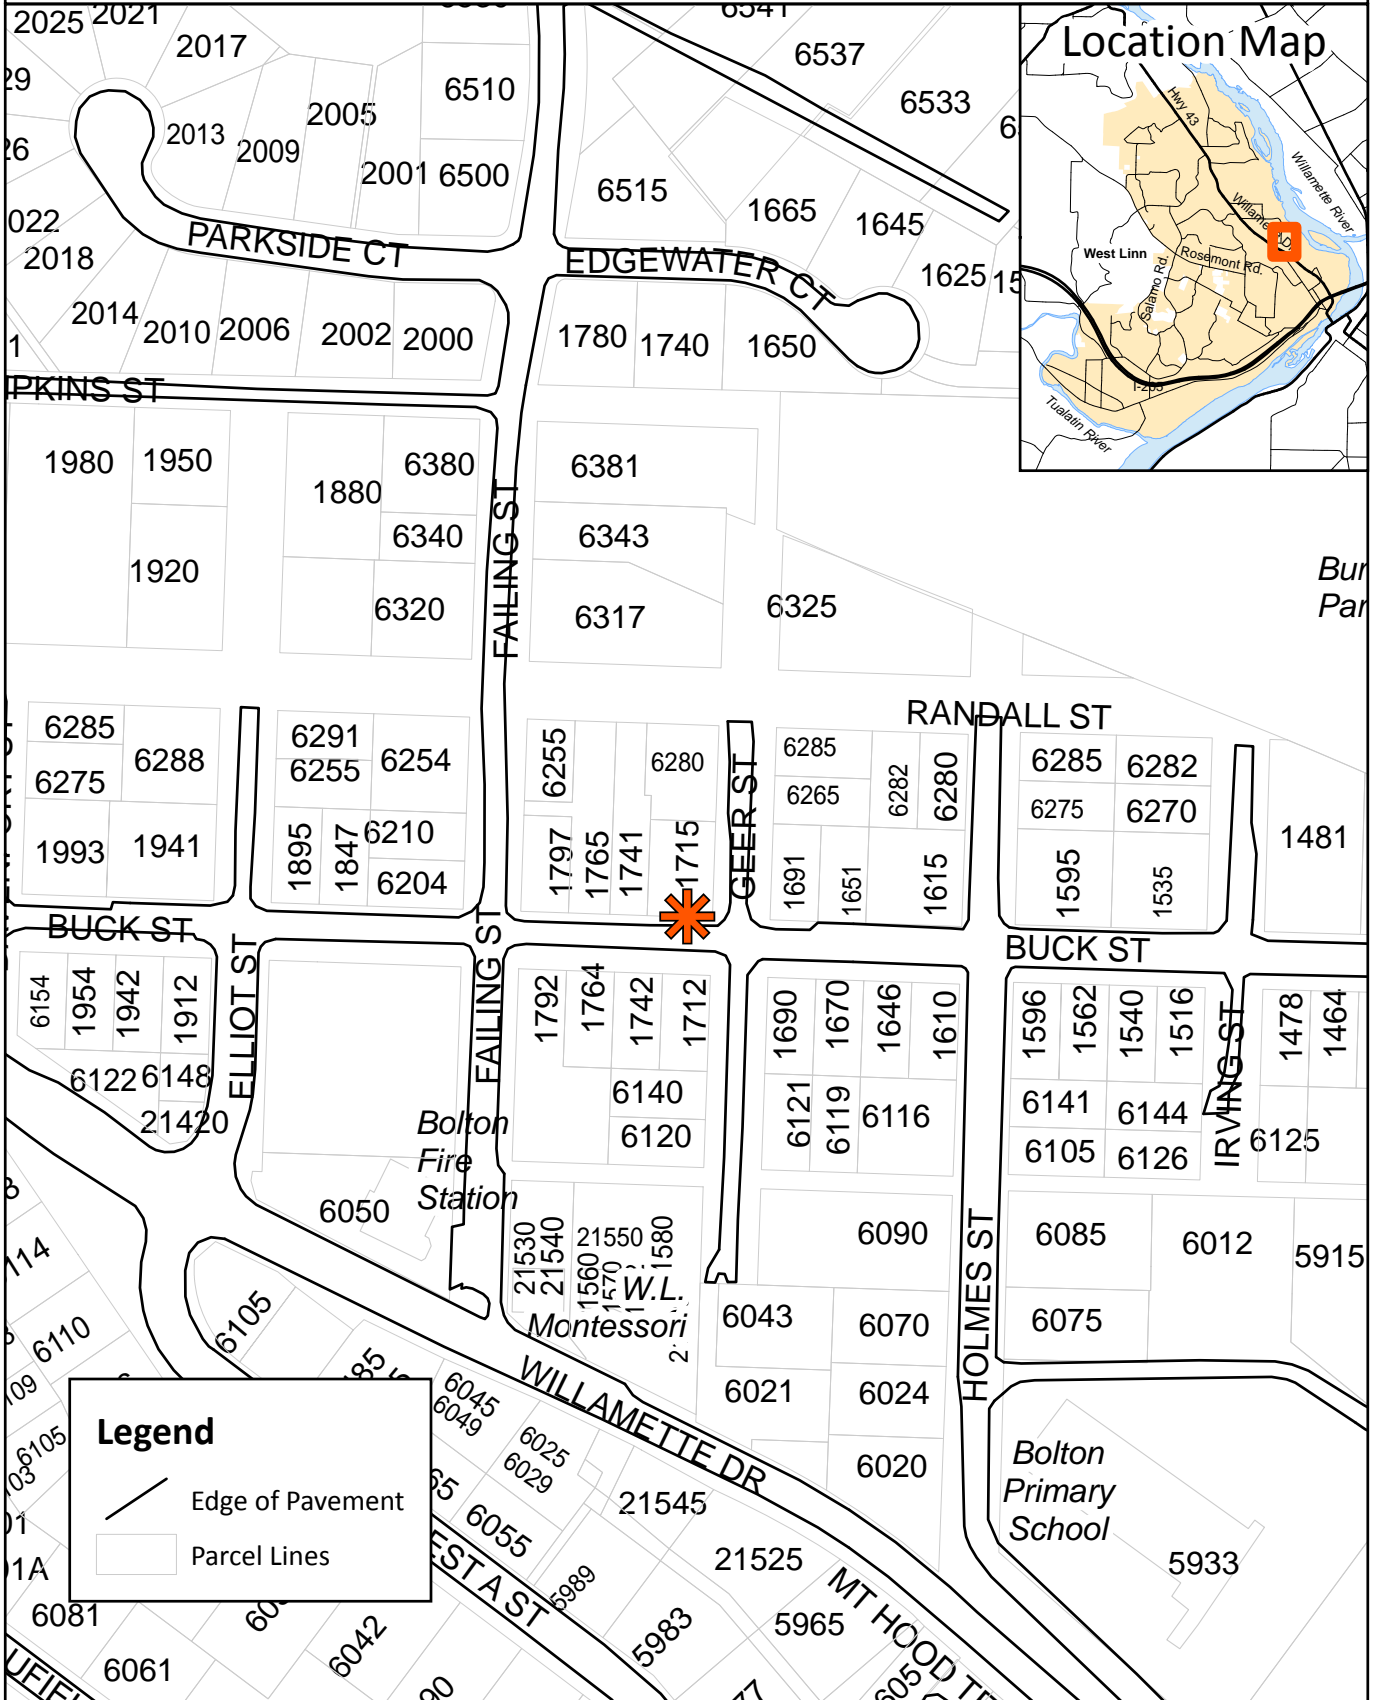

# 1715 Buck Street, Vicinity Map

**Legend**

- Edge of Pavement
- Parcel Lines

This product is for informational purposes and may not have been prepared for, or be suitable for legal, engineering, or surveying purposes. Users of this information should review or consult the primary data and information sources to ascertain the usability of the information. Taxlot Base Source: Metro RLIS

GOMAP\_LUA\_CASEMAPS.MXD / AHA / APP 1-7-09/1-22-09  
 User Name: AHA  
 Map Creation Date: Apr 27, 2010