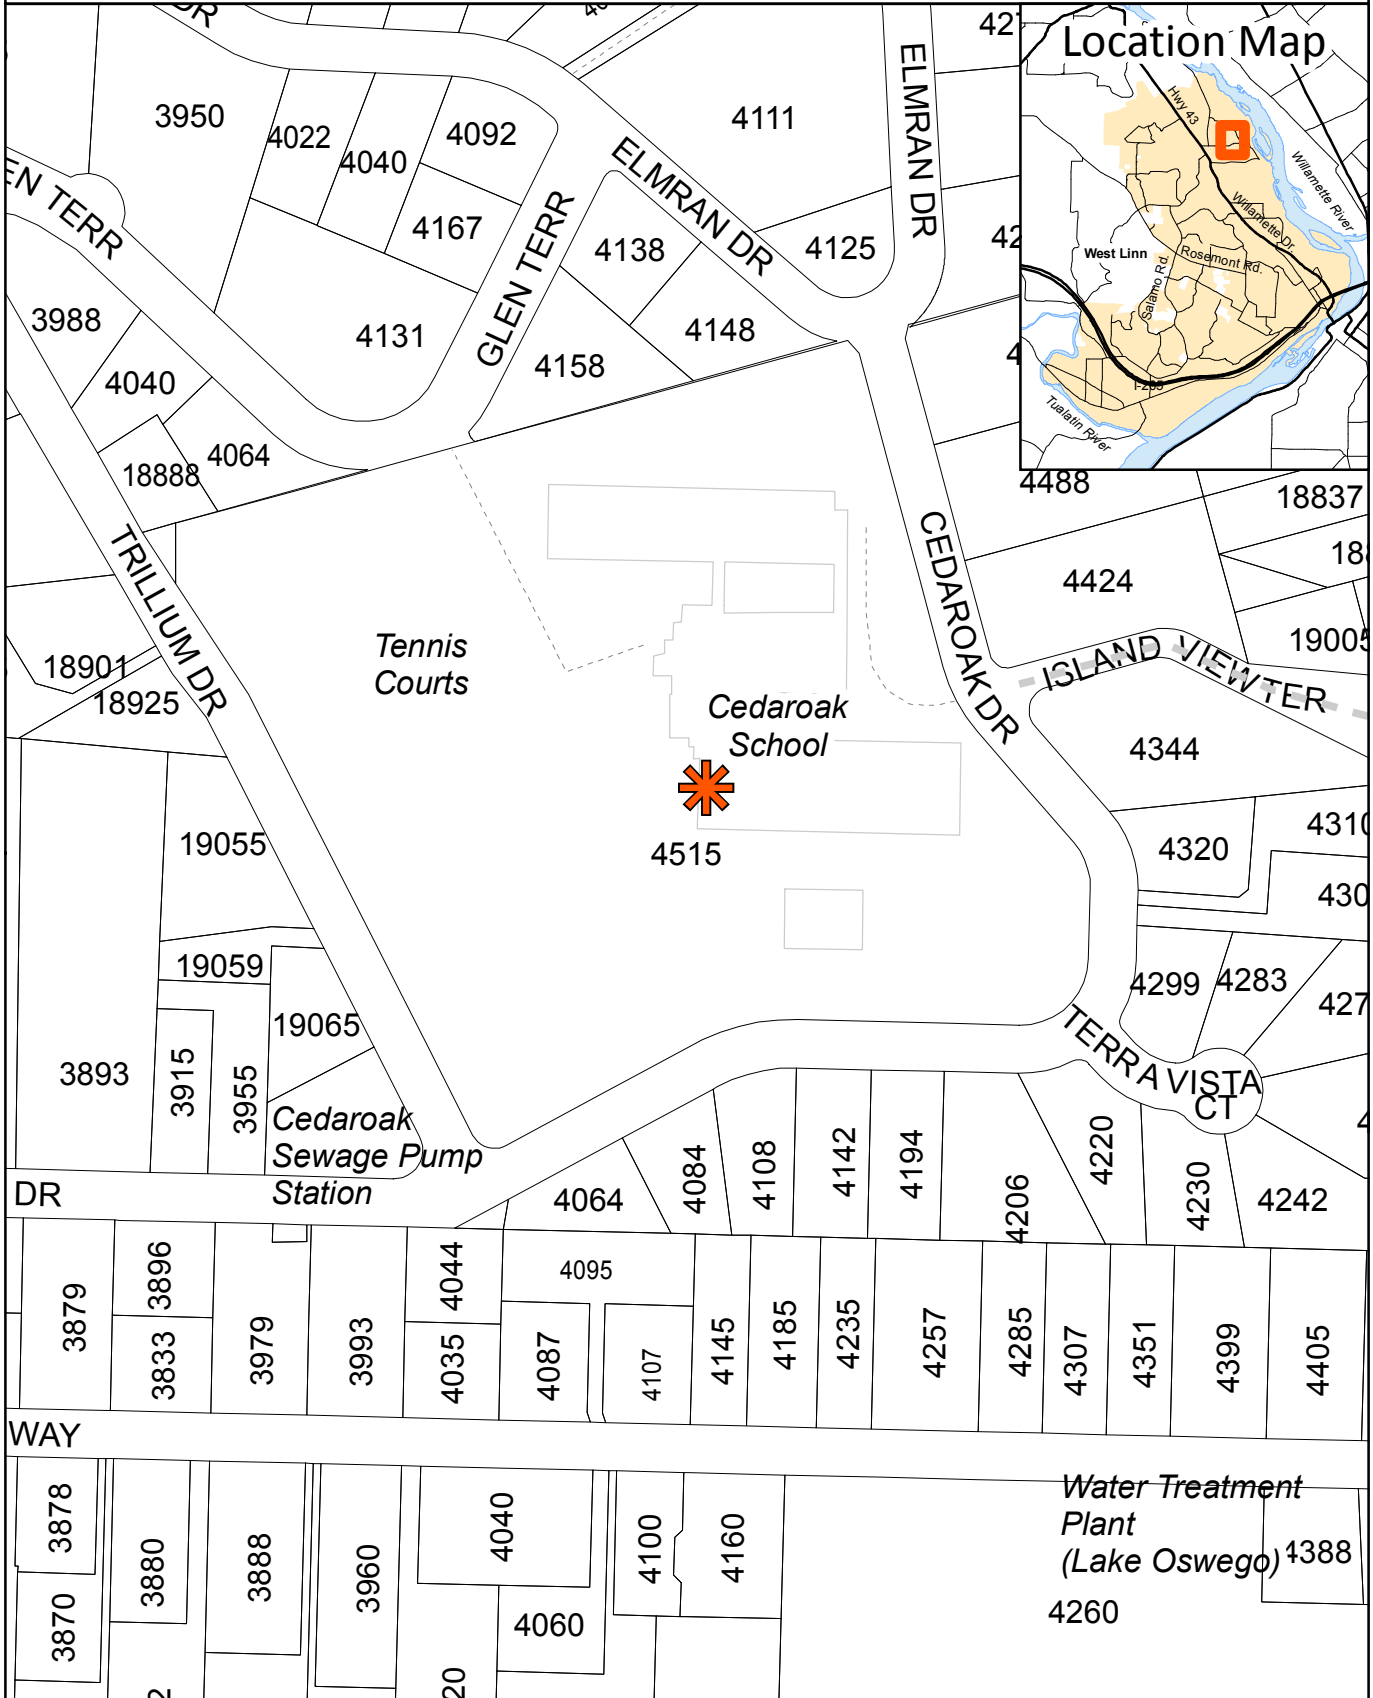

# 4515 Cedaroak Drive, Vicinity Map

This product is for informational purposes and may not have been prepared for, or be suitable for legal, engineering, or surveying purposes. Users of this information should review or consult the primary data and information sources to ascertain the usability of the information. Taxlot Base Source: Metro RLIS

GOMAP\_LUA\_CASEMAPS.MXD / AHA / APP 1-7-09/1-22-09  
 User Name: aha  
 Map Creation Date: Jun 09, 2009