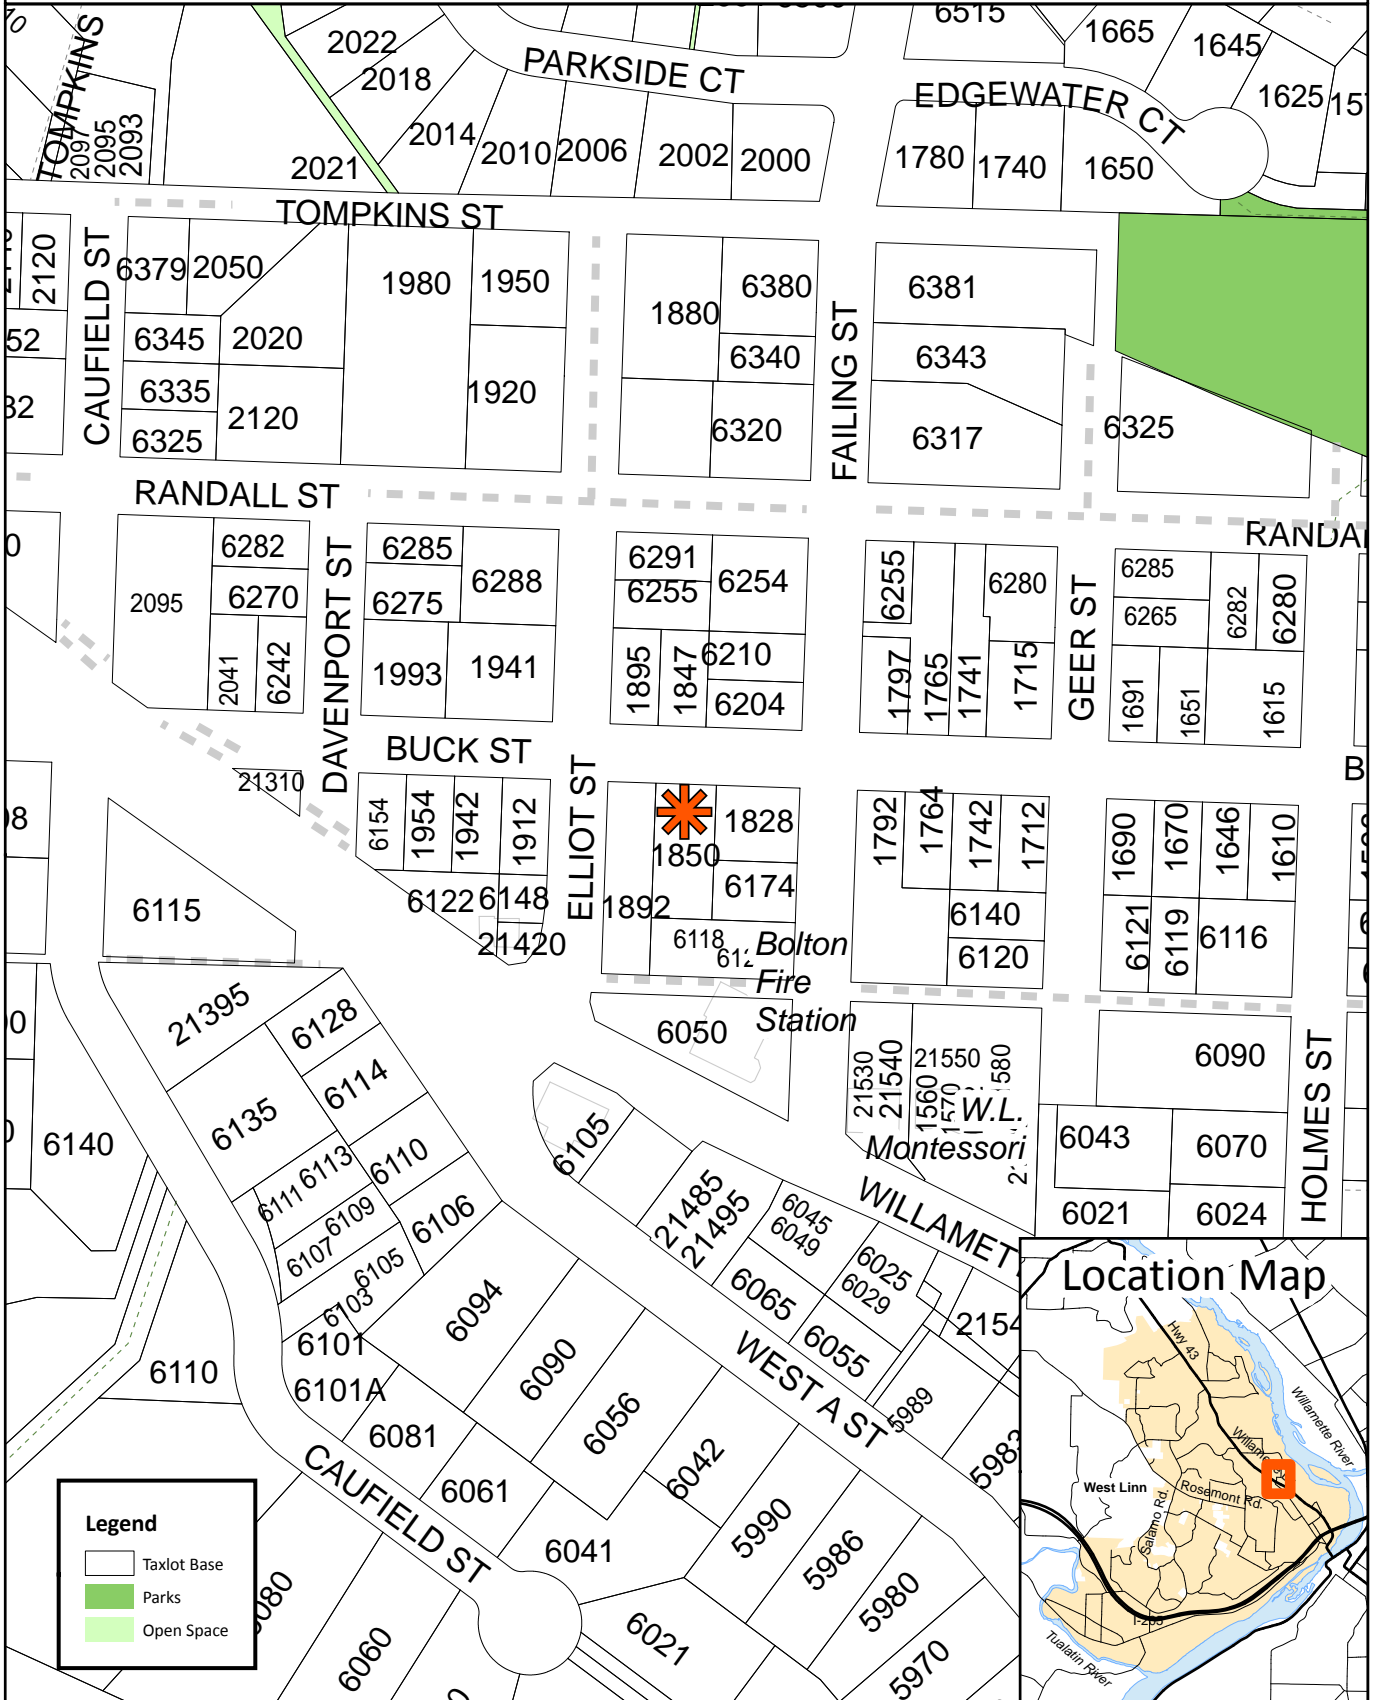

1850 Buck Street, Vicinity Map

This product is for informational purposes and may not have been prepared for, or be suitable for legal, engineering, or surveying purposes. Users of this information should review or consult the primary data and information sources to ascertain the usability of the information. Taxlot Base Source: Metro RLIS