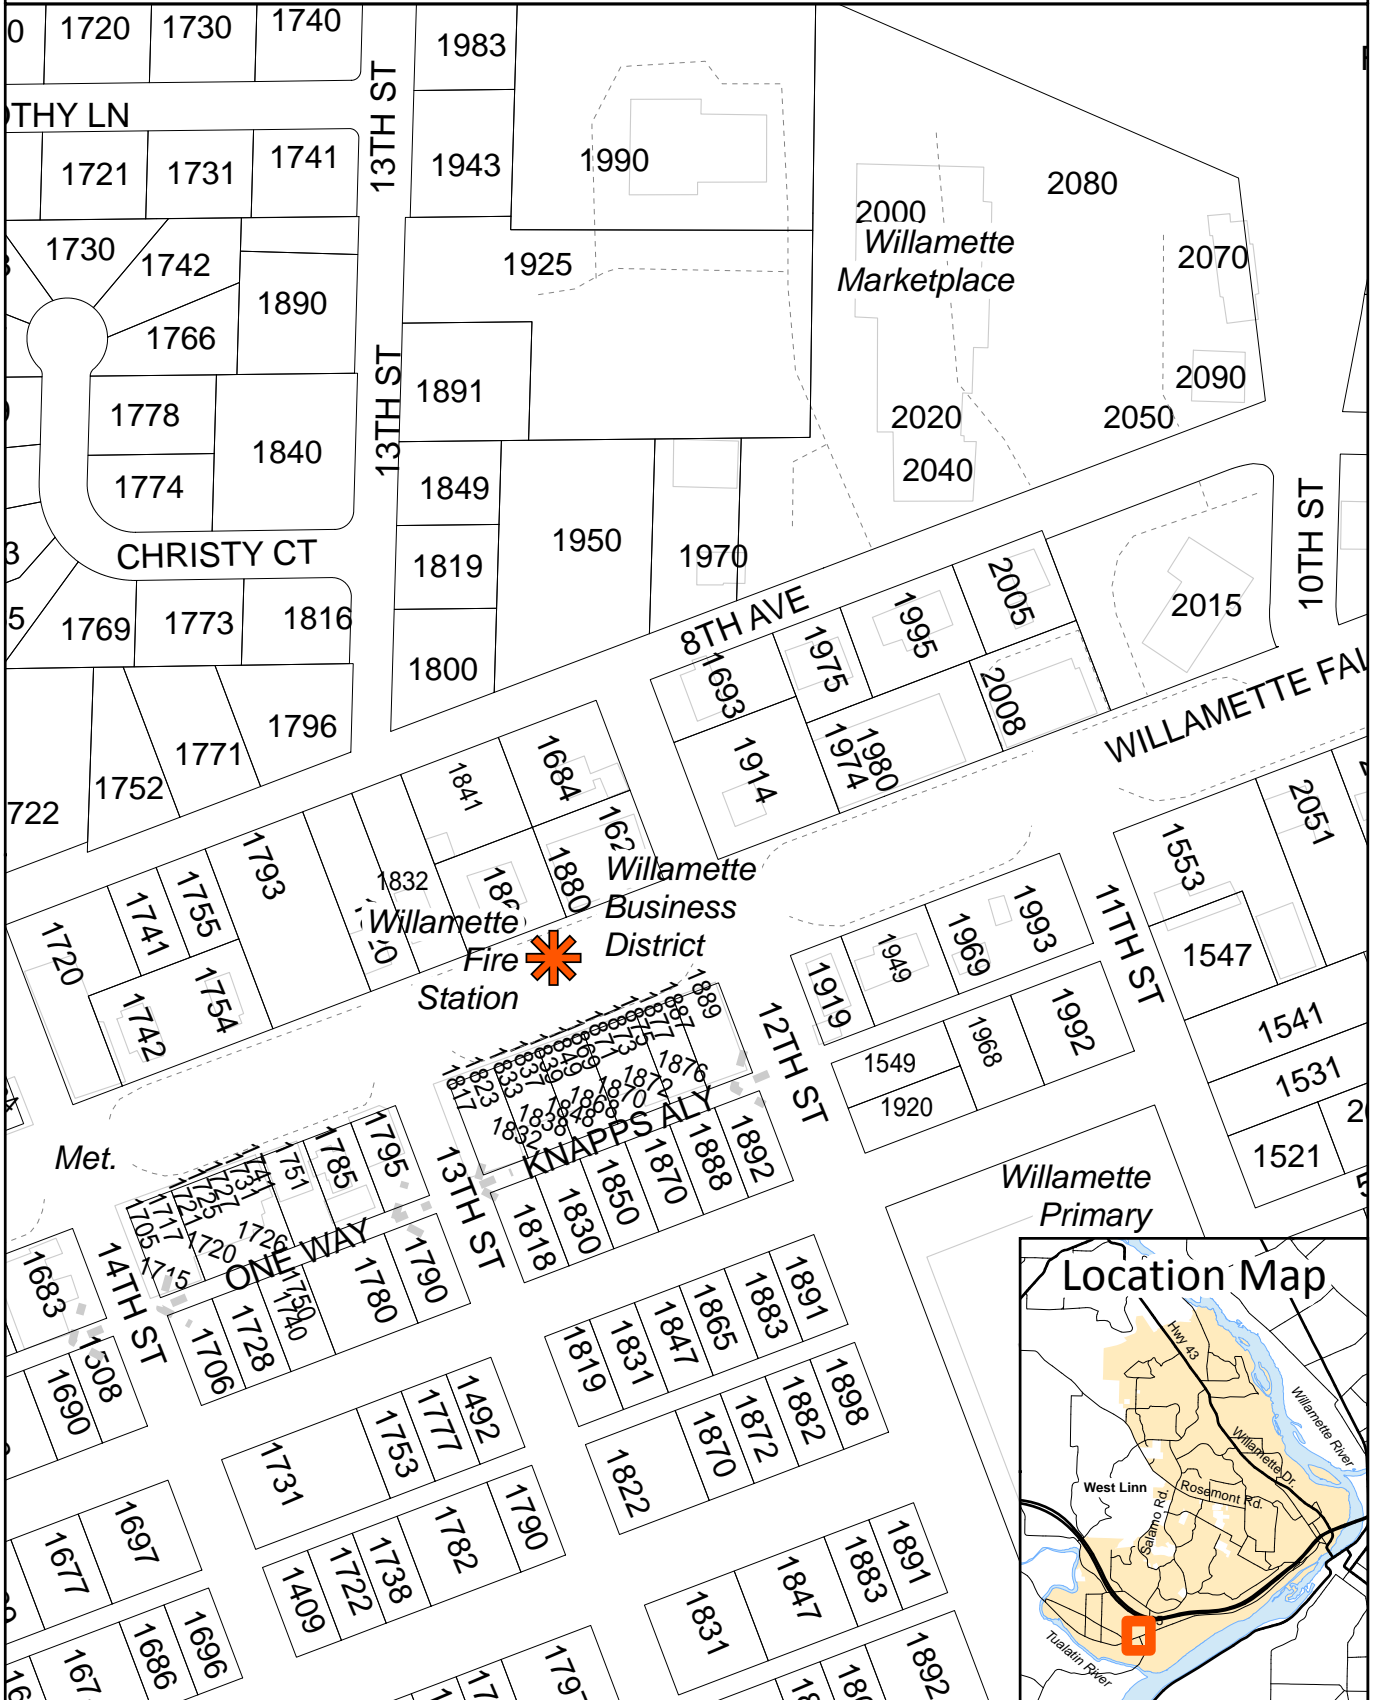

# 1860 Willamette Falls Drive, Vicinity Map

This product is for informational purposes and may not have been prepared for, or be suitable for legal, engineering, or surveying purposes. Users of this information should review or consult the primary data and information sources to ascertain the usability of the information. Taxlot Base Source: Metro RLIS