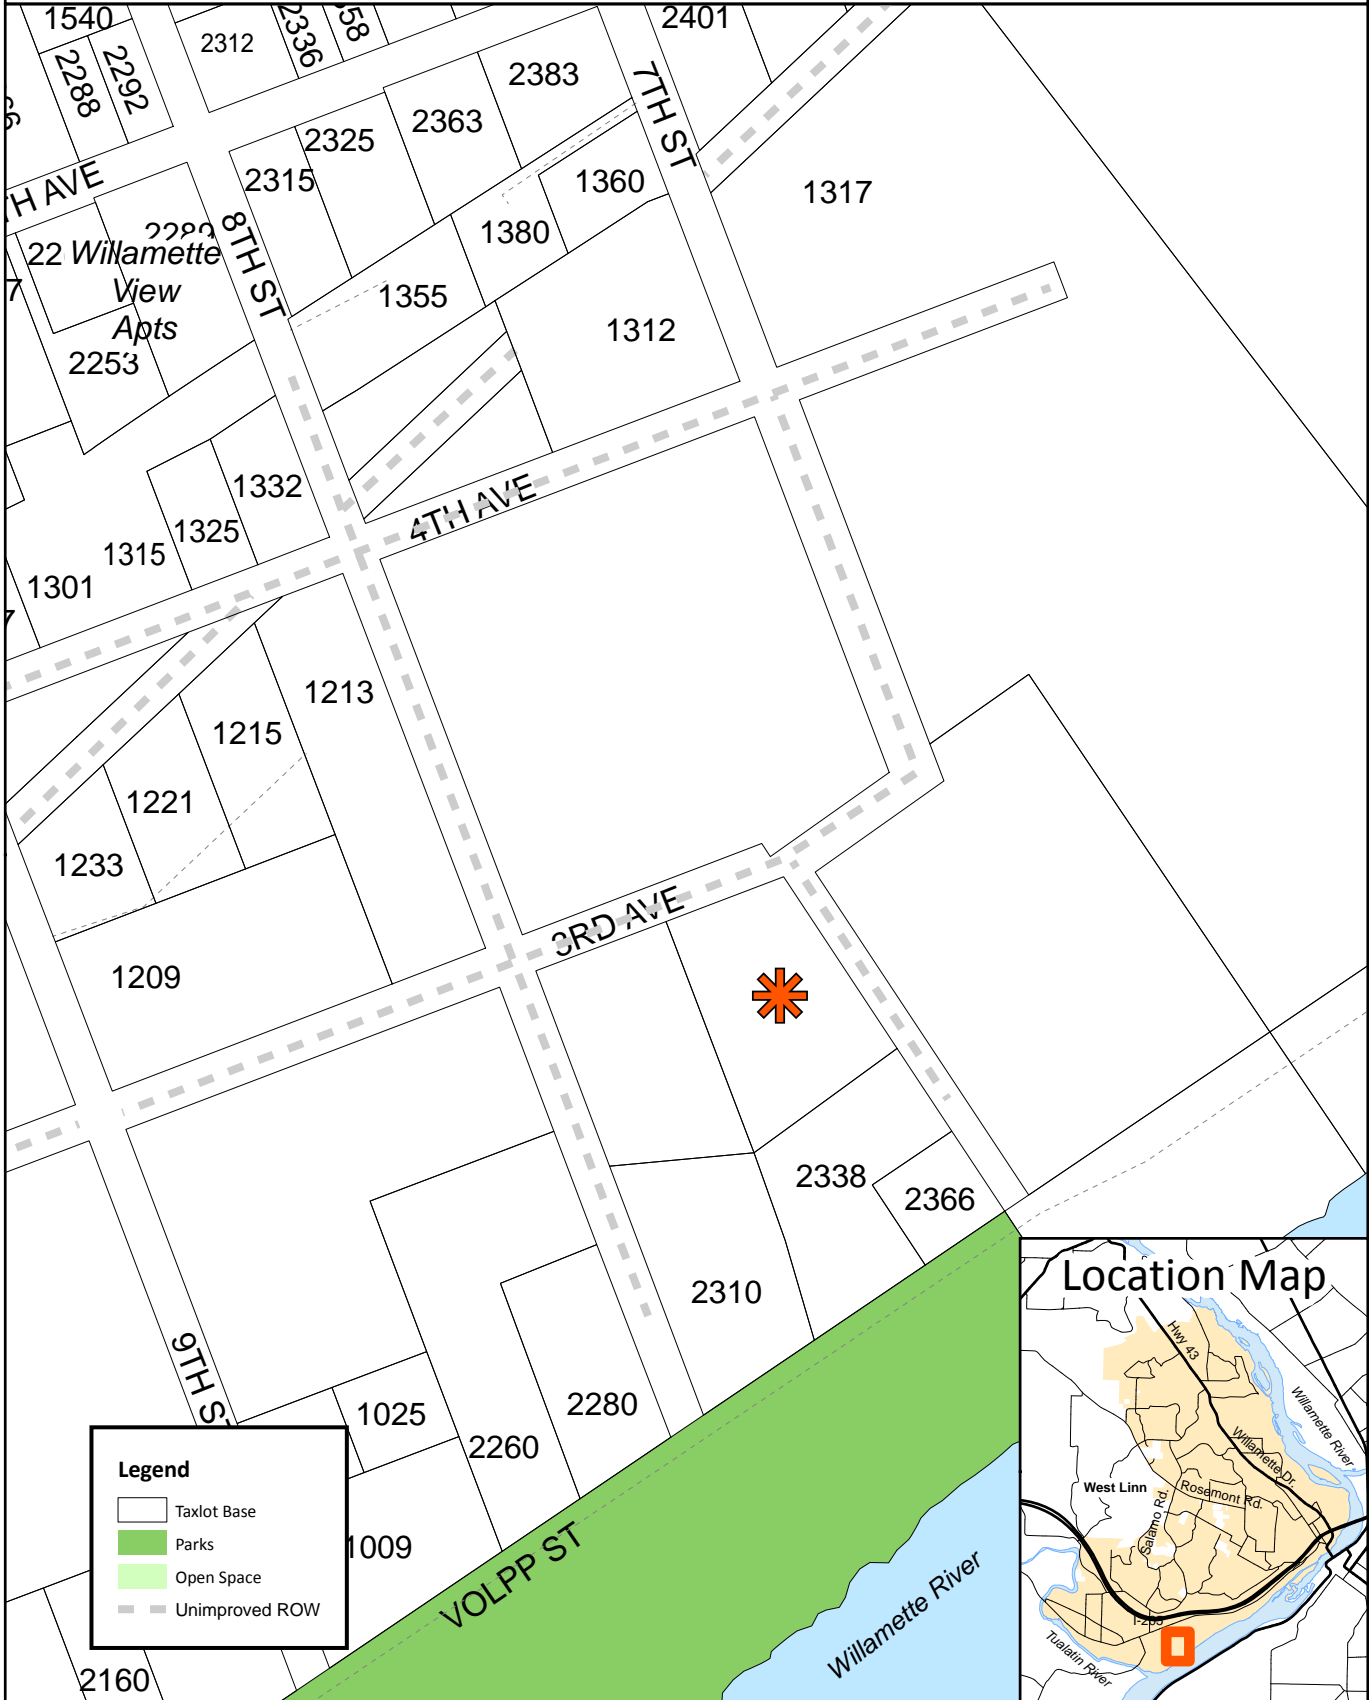

3rd Avenue & 7th Street, Vicinity Map

Legend

- Taxlot Base
- Parks
- Open Space
- Unimproved ROW

This product is for informational purposes and may not have been prepared for, or be suitable for legal, engineering, or surveying purposes. Users of this information should review or consult the primary data and information sources to ascertain the usability of the information. Taxlot Base Source: Metro RLIS

GOMAP_LUA_CASEMAPS.MXD / AHA / APP 1-7-09/1-22/09
 GofMap
 User Name: aha
 Map Creation Date: Jan 22, 2009