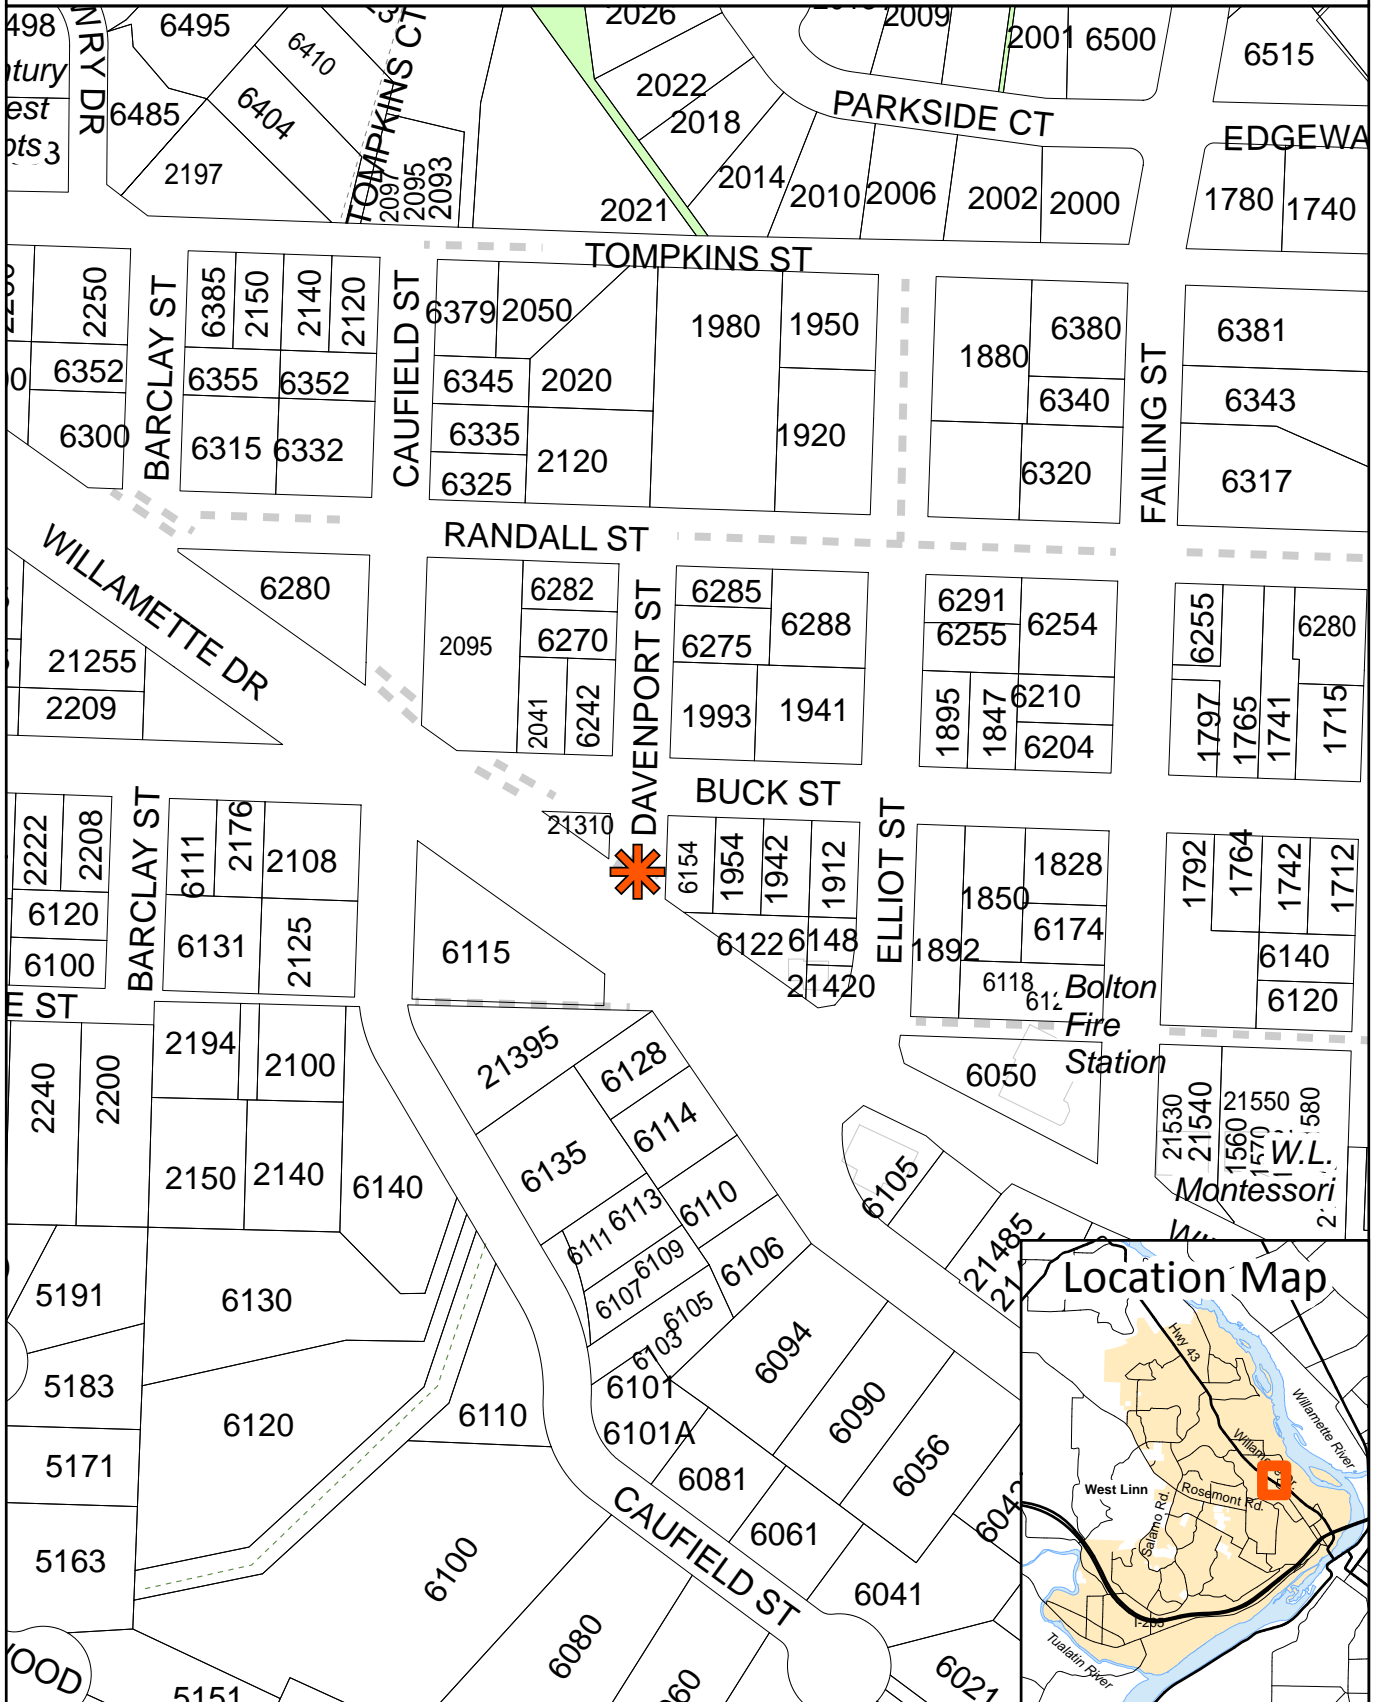

Davenport Street, Vicinity Map

This product is for informational purposes and may not have been prepared for, or be suitable for legal, engineering, or surveying purposes. Users of this information should review or consult the primary data and information sources to ascertain the usability of the information. Taxlot Base Source: Metro RLIS

GOMAP_LUA_CASEMAPS.MXD / AHA / APP 1-7-09/1-22/09
Gommap
User Name: aha
Map Creation Date: Jan 22, 2009