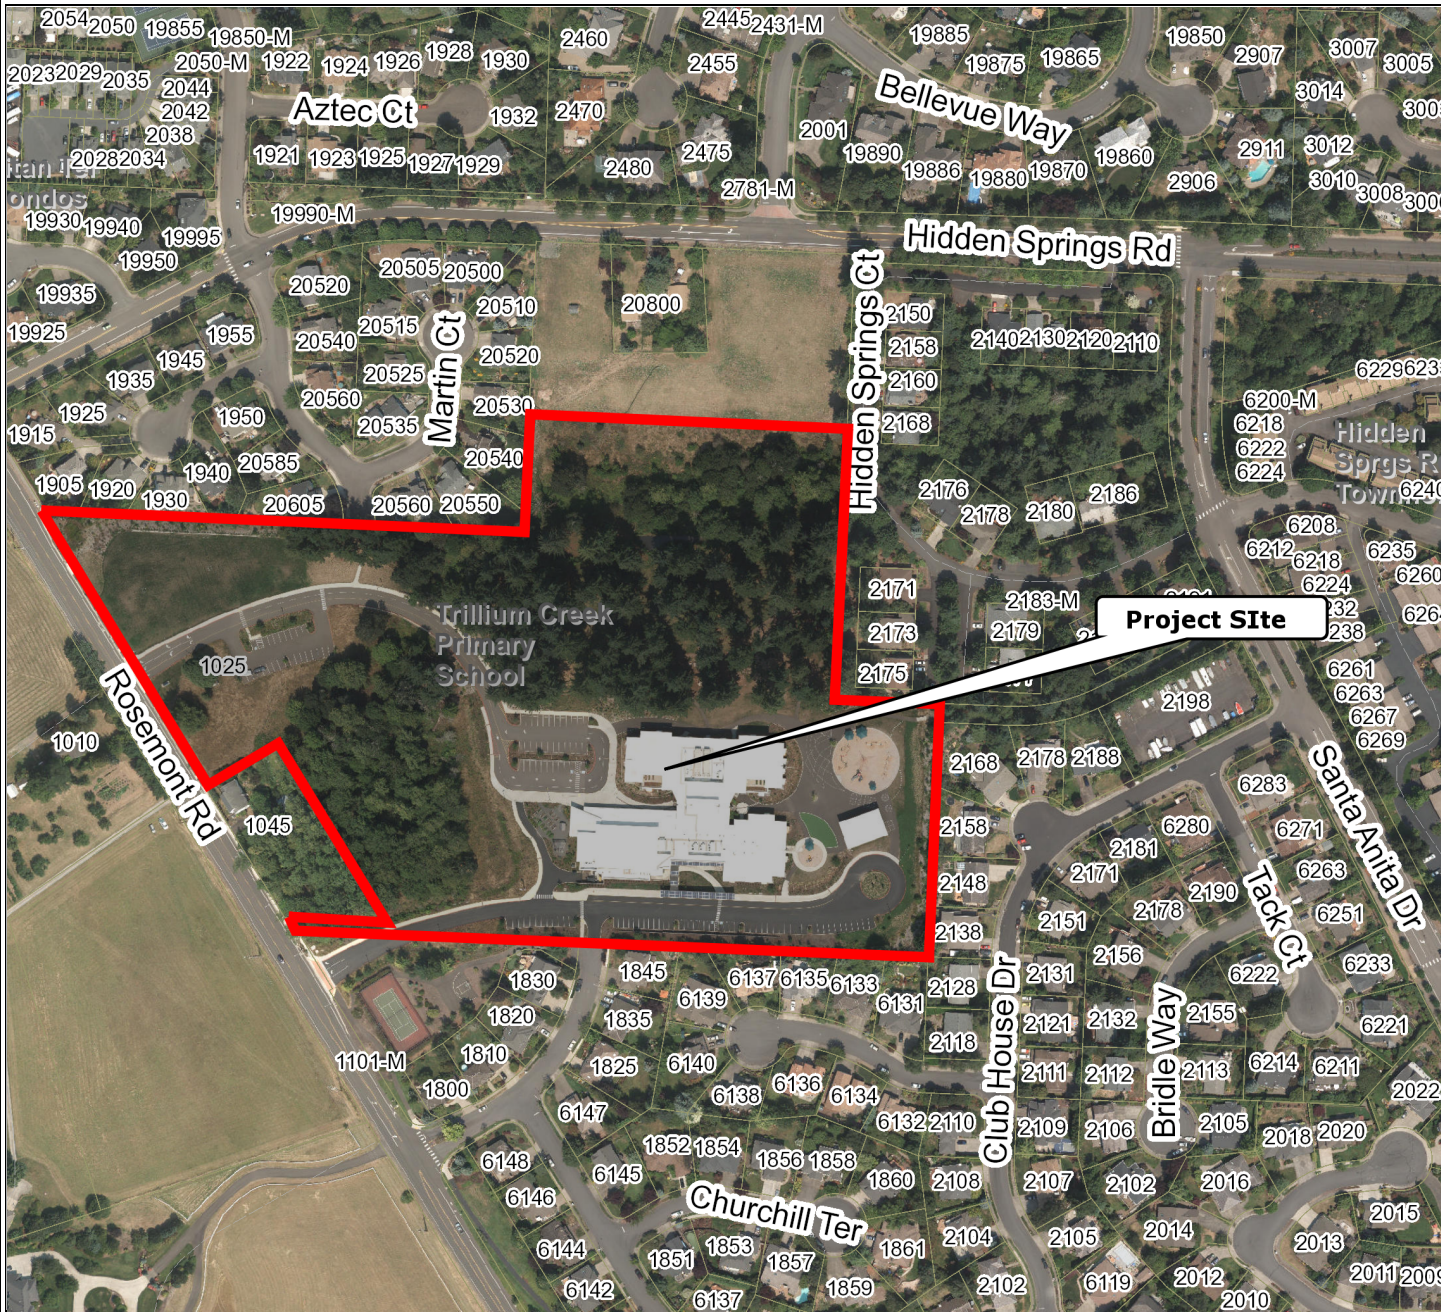

1025 Rosemont Road

Scale 1:3,600 - 1 in = 300 ft
Scale is based on 8-1/2 x 11 paper size

Map created by: SSHROYER
Date Created: 02-Nov-16 09:19 AM

WEST LINN GIS

DISCLAIMER: This product is for informational purposes and may not have been prepared for, or be suitable for legal, engineering, or surveying purposes. Users of this information should review or consult the primary data and information sources to ascertain the usability of the information. Map scale is approximate. Source: West Linn GIS (Geographic Information System) MapOptix.