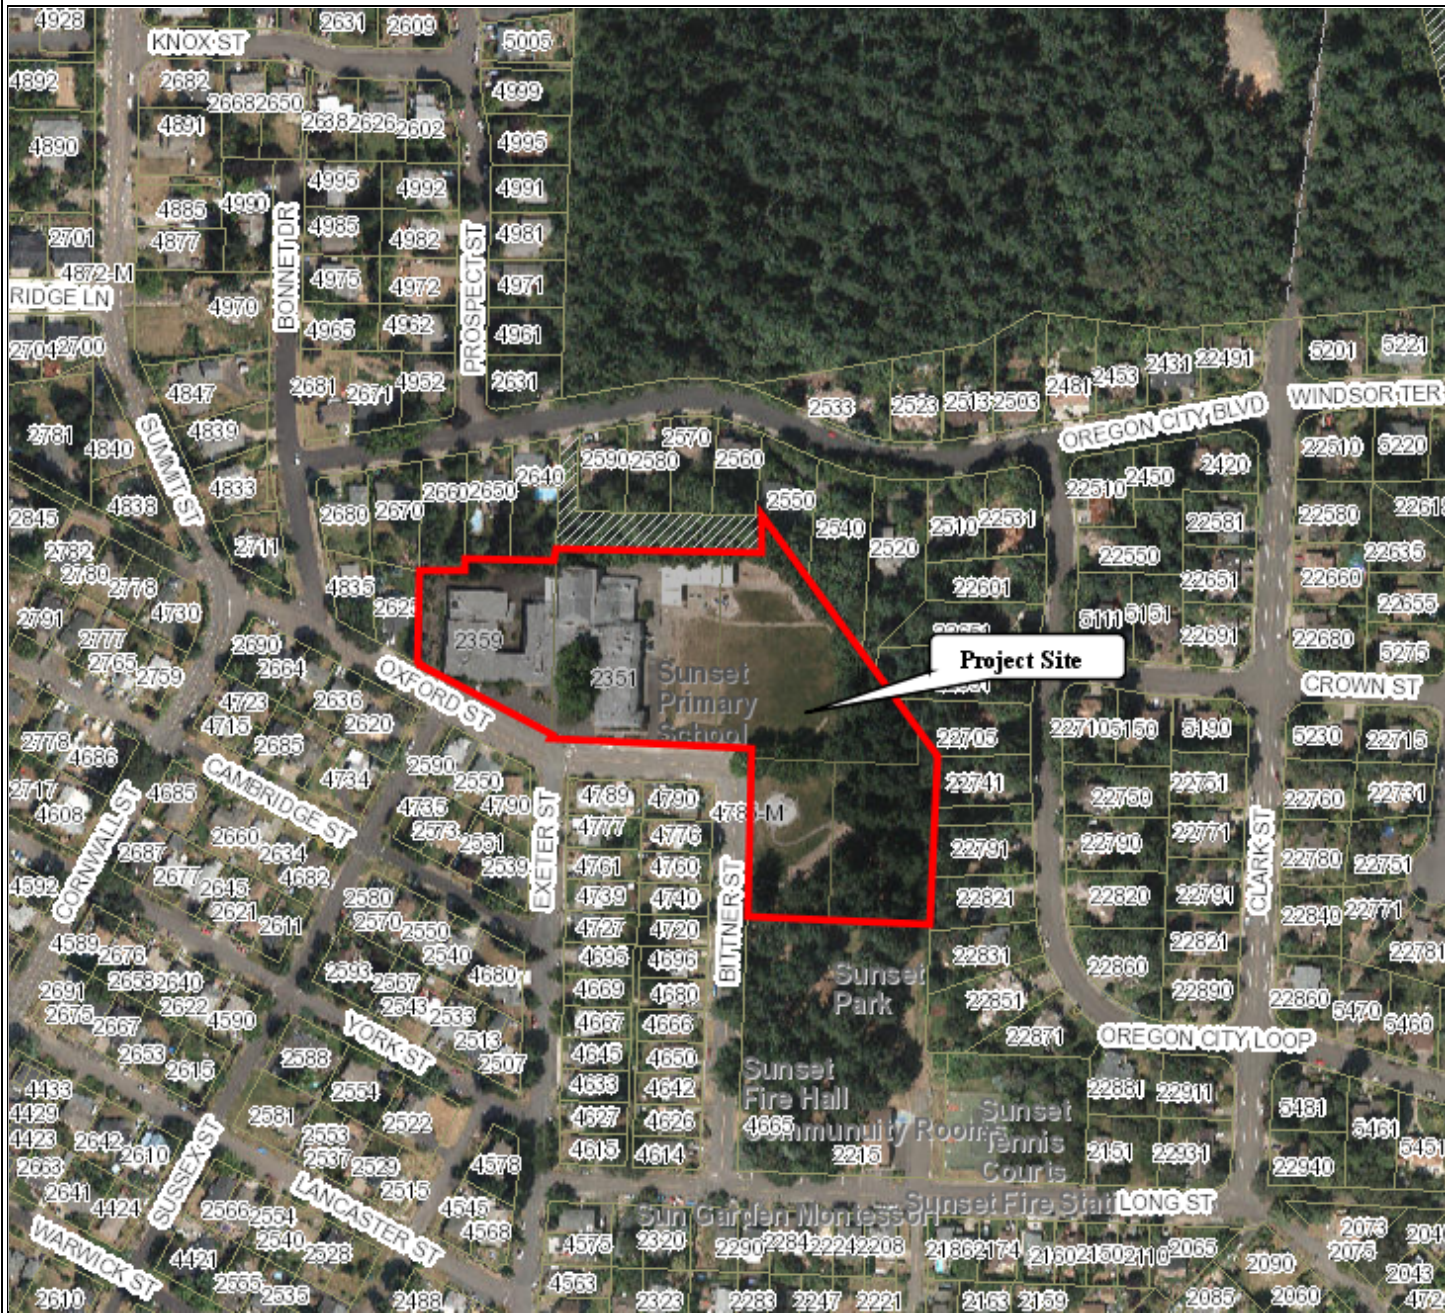

2351 Oxford Street

Scale 1:3,600 - 1 in = 300 ft
Scale is based on 8-1/2 x 11 paper size

Map created by: SSHROYER
Date Created: 01-Dec-15 09:31 AM

WEST LINN GIS

DISCLAIMER: This product is for informational purposes and may not have been prepared for, or be suitable for legal, engineering, or surveying purposes. Users of this information should review or consult the primary data and information sources to ascertain the usability of the information. Source: West Linn GIS (Geographic Information System) MapOptix.