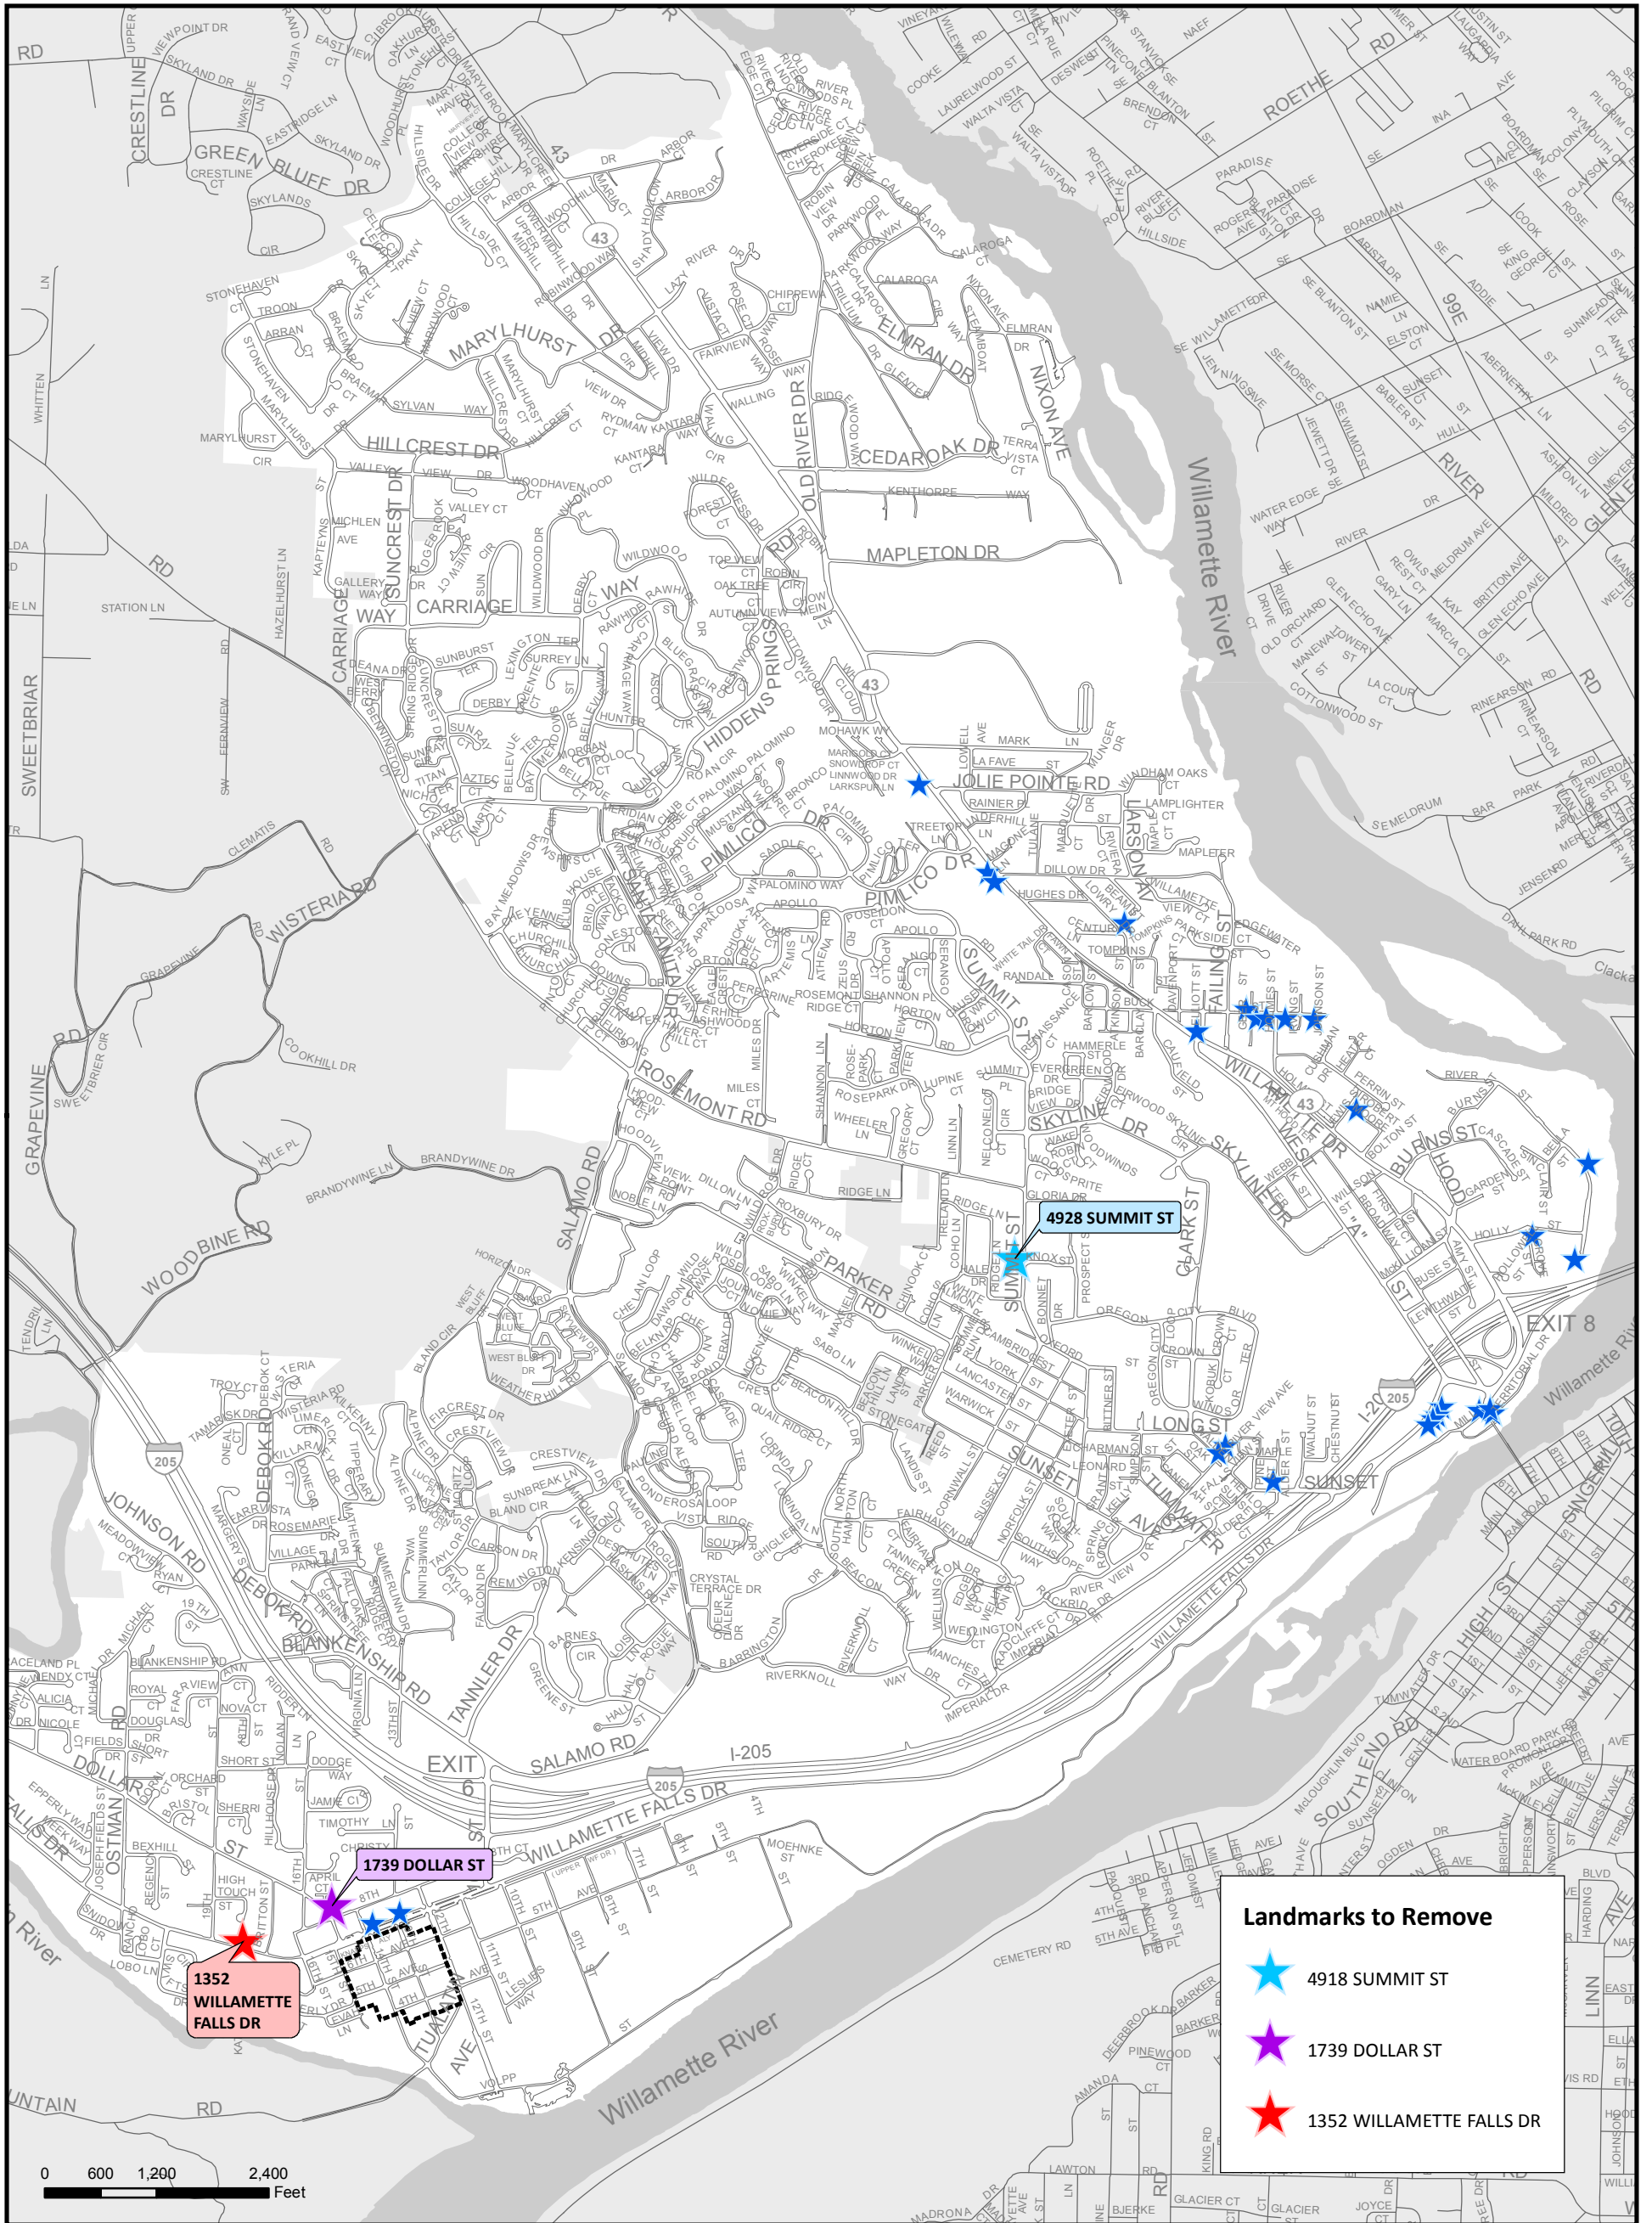

CITY OF WEST LINN

Local Historic Landmarks

Landmarks to Remove

- ★ 4918 SUMMIT ST
- ★ 1739 DOLLAR ST
- ★ 1352 WILLAMETTE FALLS DR

This product is for informational purposes and may not have been prepared for, or be suitable for legal, engineering, or surveying purposes. Users of this information should review or consult the primary data and information sources to ascertain the usability of the information.

HISTORIC / HISTORIC_LANDMARKS_201301.MXD | K.AHA | 1-3-2013

- ★ Other Historic Landmarks
- Local District Boundary
- Outside West Linn City Limits