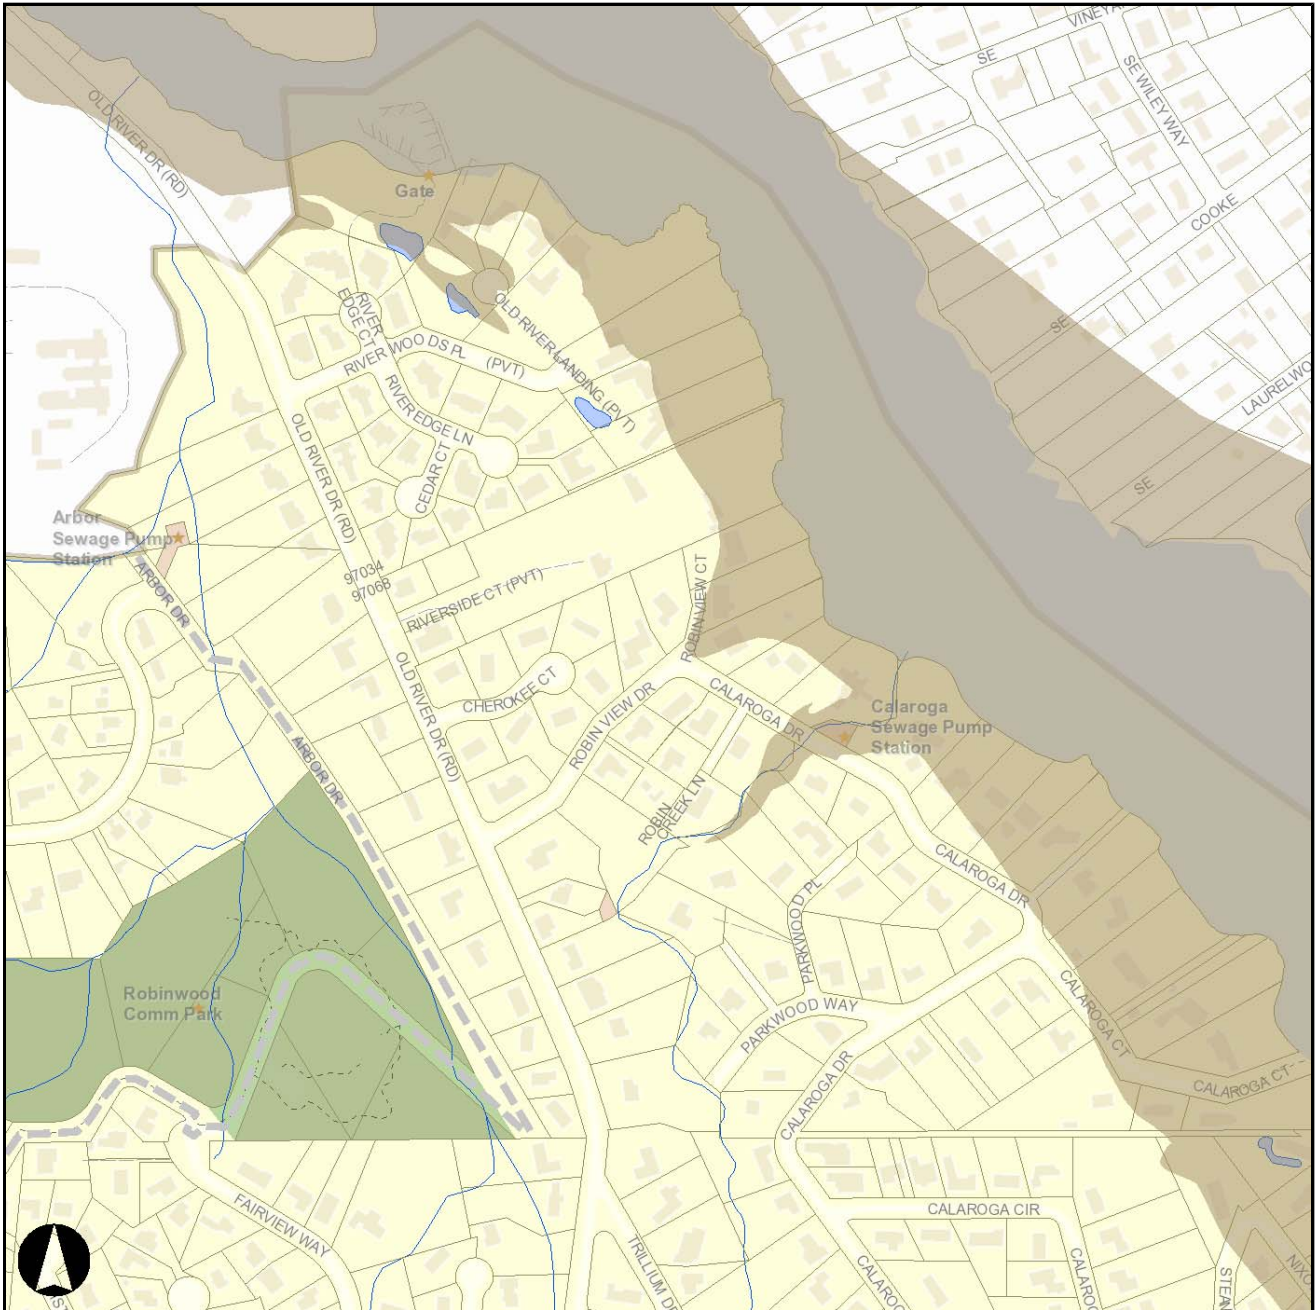

Flood Management Area #4

West Linn Exceptions

Tax Lot Lines

Metro Habitat Protection Published October 2005

Habitat Conservation Area

Allow Development

2011 West Linn GIS Map Disclaimer, [click here](#)

West_Linn_Base_Map_IN1109V1

West Linn GIS Map Disclaimer: This product is for informational purposes and may not have been prepared for, or be suitable for legal, engineering, or surveying purposes. Users of this information should review or consult the primary data and information sources to ascertain the usability of the information.