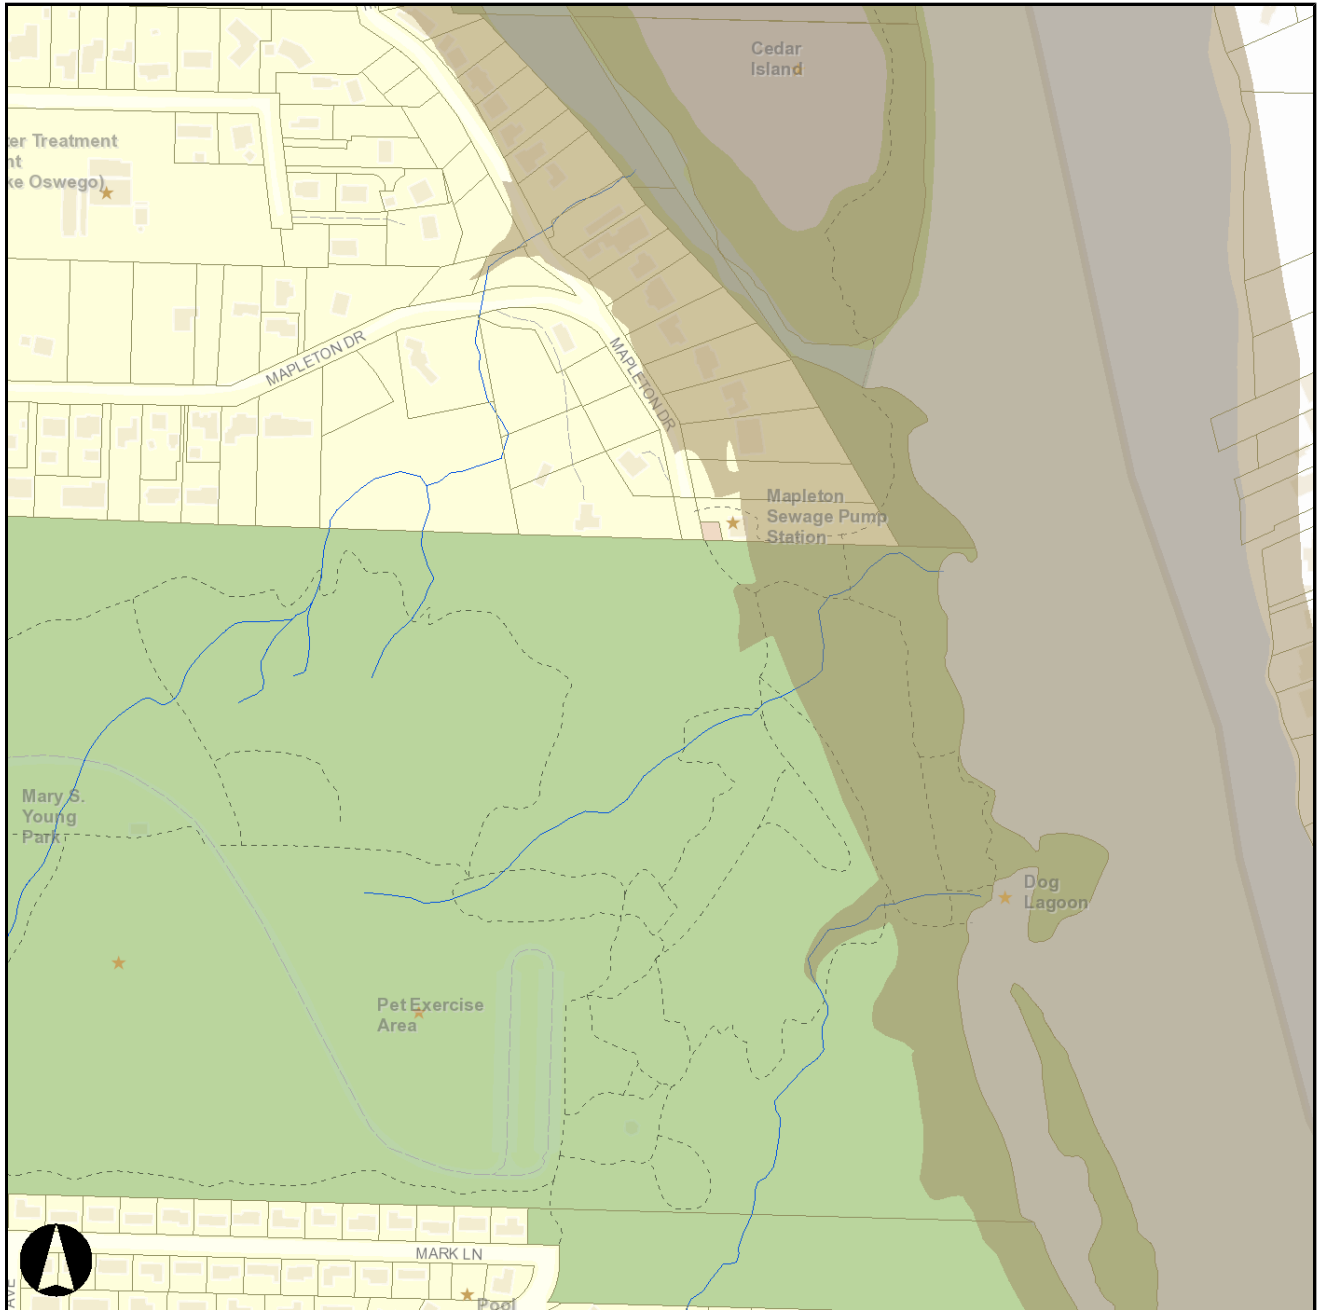

# Flood Management Area #1

West Linn Exceptions

Tax Lot Lines

Metro Habitat Protection Published October 2005

 Habitat Conservation Area

 Allow Development

## 2011 West Linn GIS Map Disclaimer, [click here](#)

### West\_Linn\_Base\_Map\_IN1109V1

West Linn GIS Map Disclaimer: This product is for informational purposes and may not have been prepared for, or be suitable for legal, engineering, or surveying purposes. Users of this information should review or consult the primary data and information sources to ascertain the usability of the information.