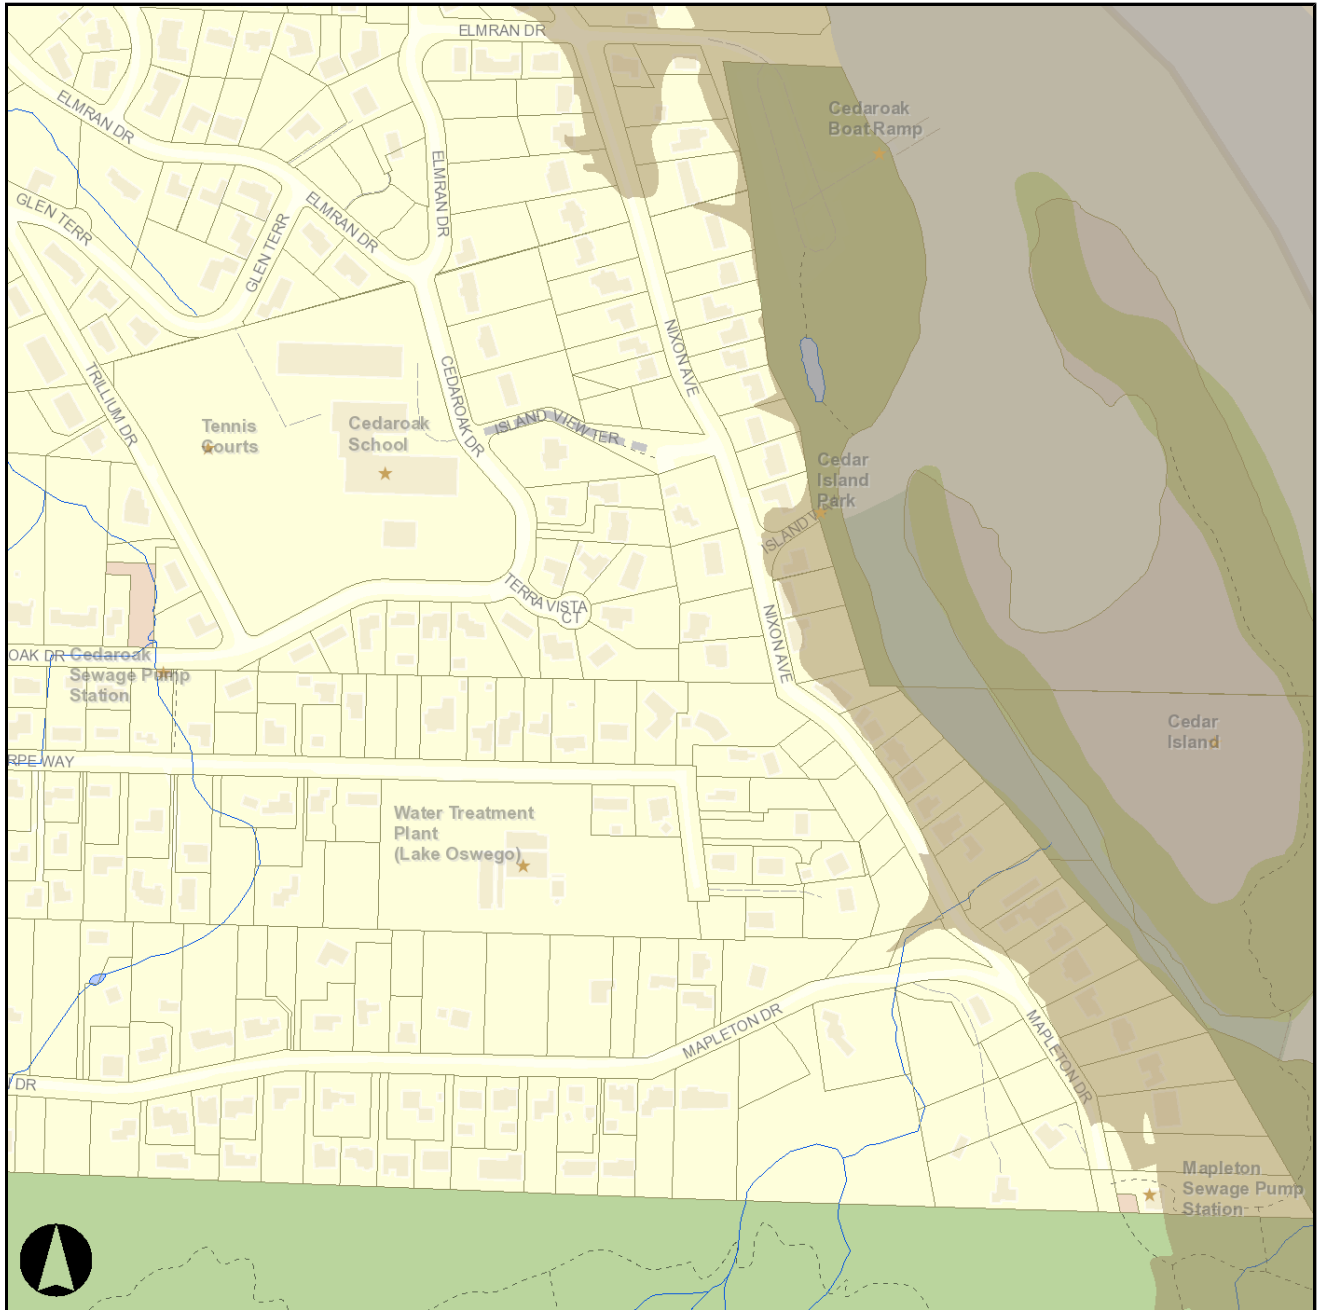

Flood Management Area #2

West Linn Exceptions

Tax Lot Lines

Metro Habitat Protection Published October 2005

Habitat Conservation Area

Allow Development

2011 West Linn GIS Map Disclaimer, [click here](#)

West_Linn_Base_Map_IN1109V1

West Linn GIS Map Disclaimer: This product is for informational purposes and may not have been prepared for, or be suitable for legal, engineering, or surveying purposes. Users of this information should review or consult the primary data and information sources to ascertain the usability of the information.