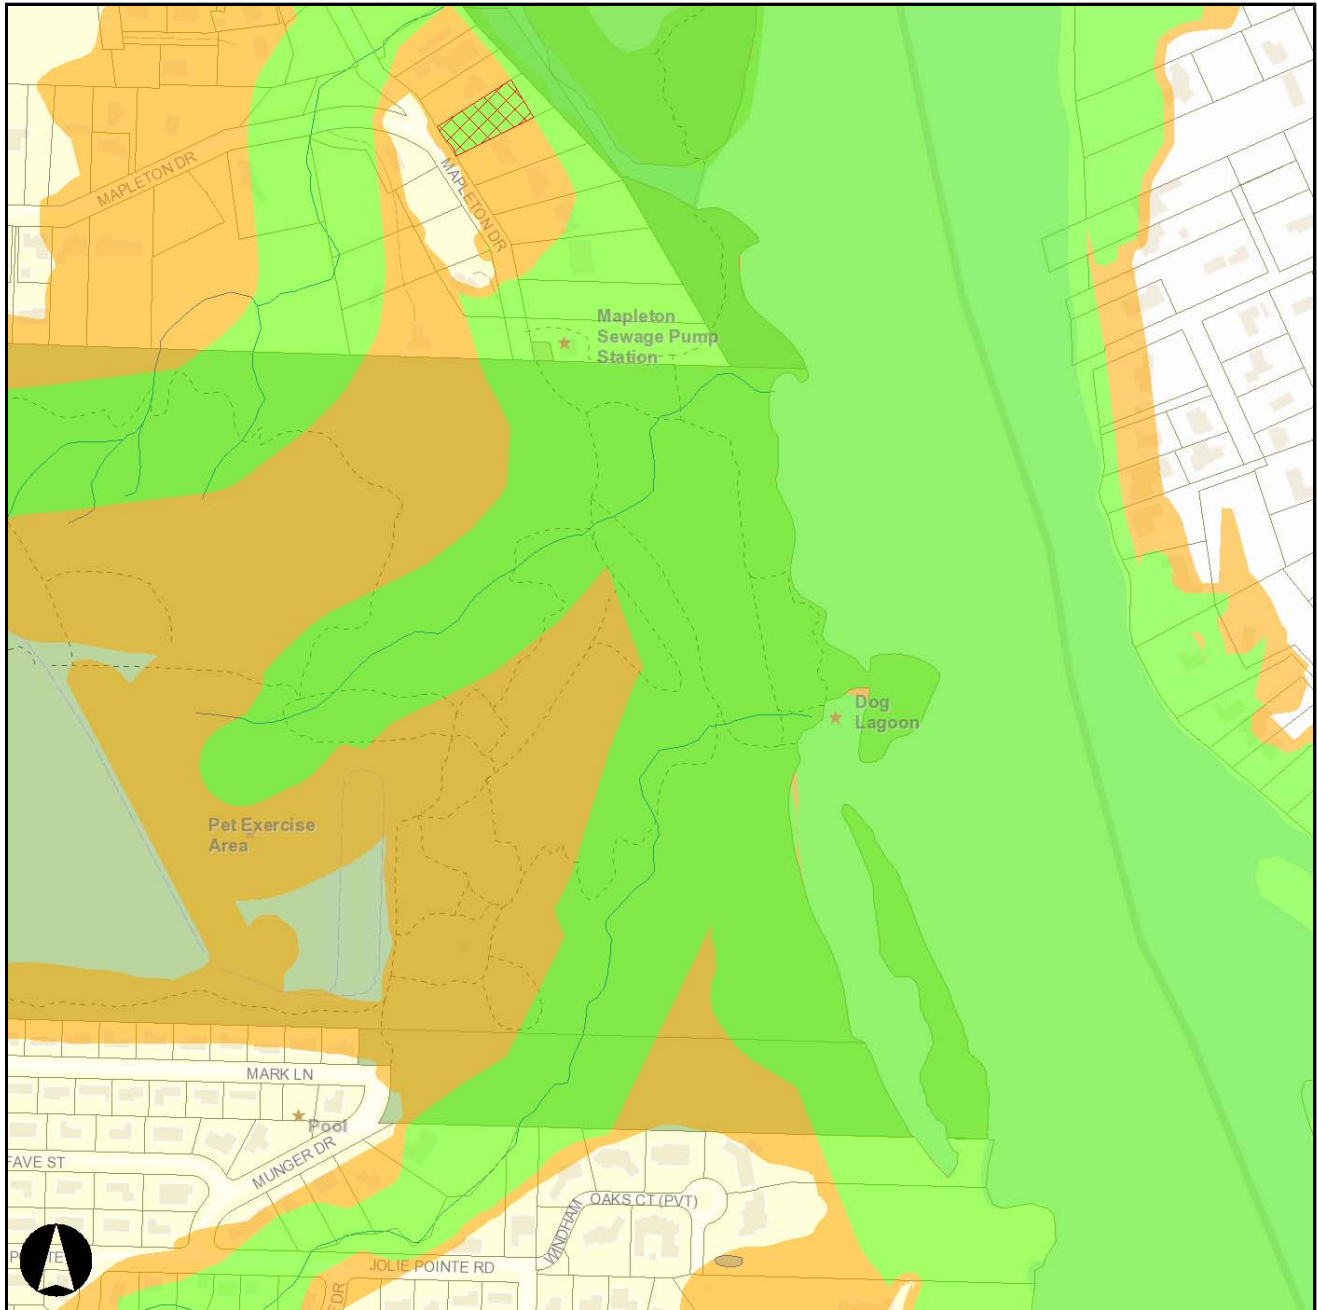

Habitat Conservation Areas #1

West Linn Exceptions

Tax Lot Lines

Metro Habitat Protection Published October 2005

Habitat Conservation Area

Allow Development

2011 West Linn GIS Map Disclaimer, [click here](#)

West_Linn_Base_Map_IN1109V1

West Linn GIS Map Disclaimer: This product is for informational purposes and may not have been prepared for, or be suitable for legal, engineering, or surveying purposes. Users of this information should review or consult the primary data and information sources to ascertain the usability of the information.