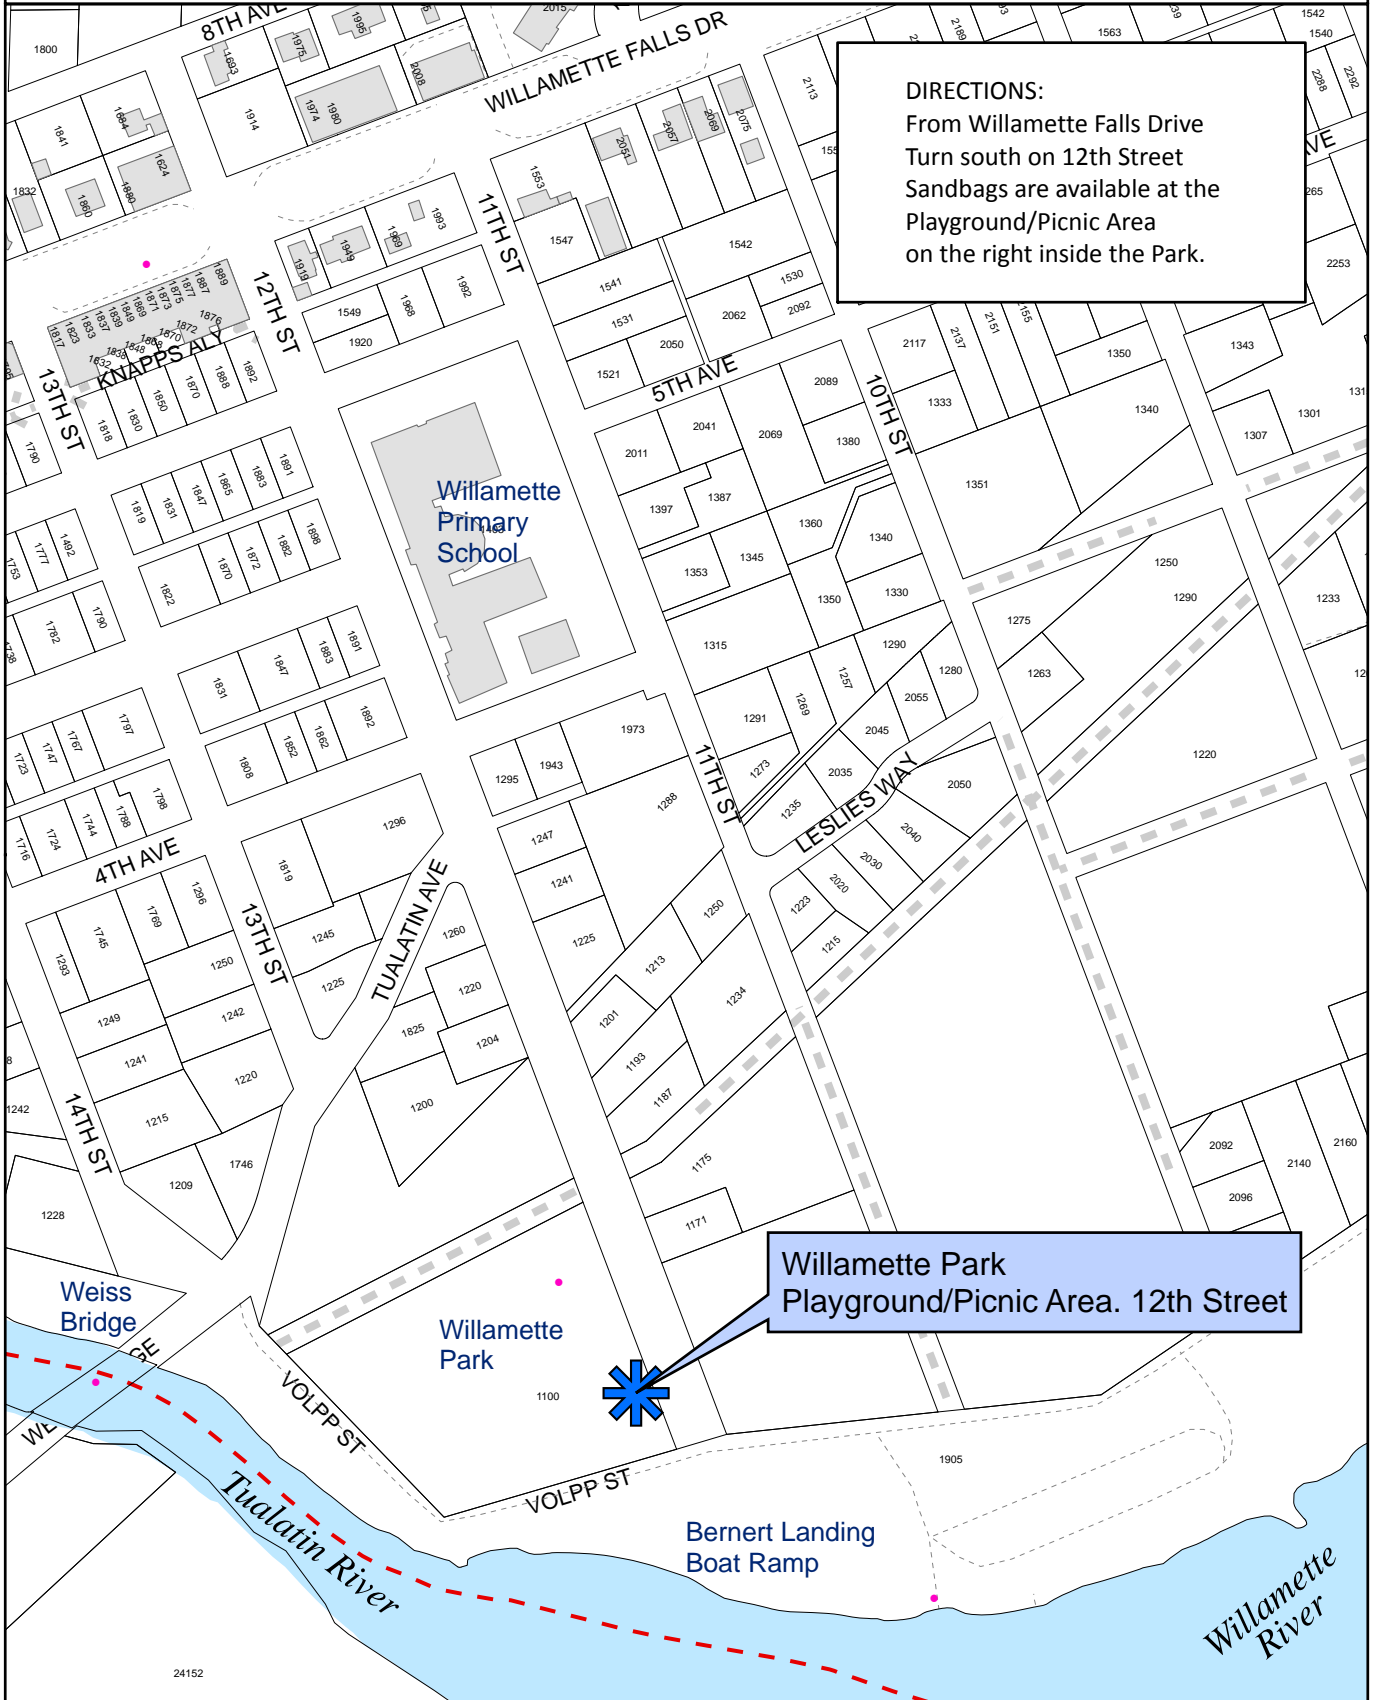

West Linn Sandbag Location, Willamette Park

JAN 2009

DIRECTIONS:
 From Willamette Falls Drive
 Turn south on 12th Street
 Sandbags are available at the
 Playground/Picnic Area
 on the right inside the Park.

**Willamette Park
 Playground/Picnic Area. 12th Street**

This product is for informational purposes and may not have been prepared for, or be suitable for legal, engineering, or surveying purposes. Users of this information should review or consult the primary data and information sources to ascertain the usability of the information. Taxlot Base Source: Metro RLIS

FLOOD/SANDBAG_LOCATIONS_200901_CEDAROKA.MXD / AHA

User Name: AHA

Map Creation Date: Jan 07, 2009