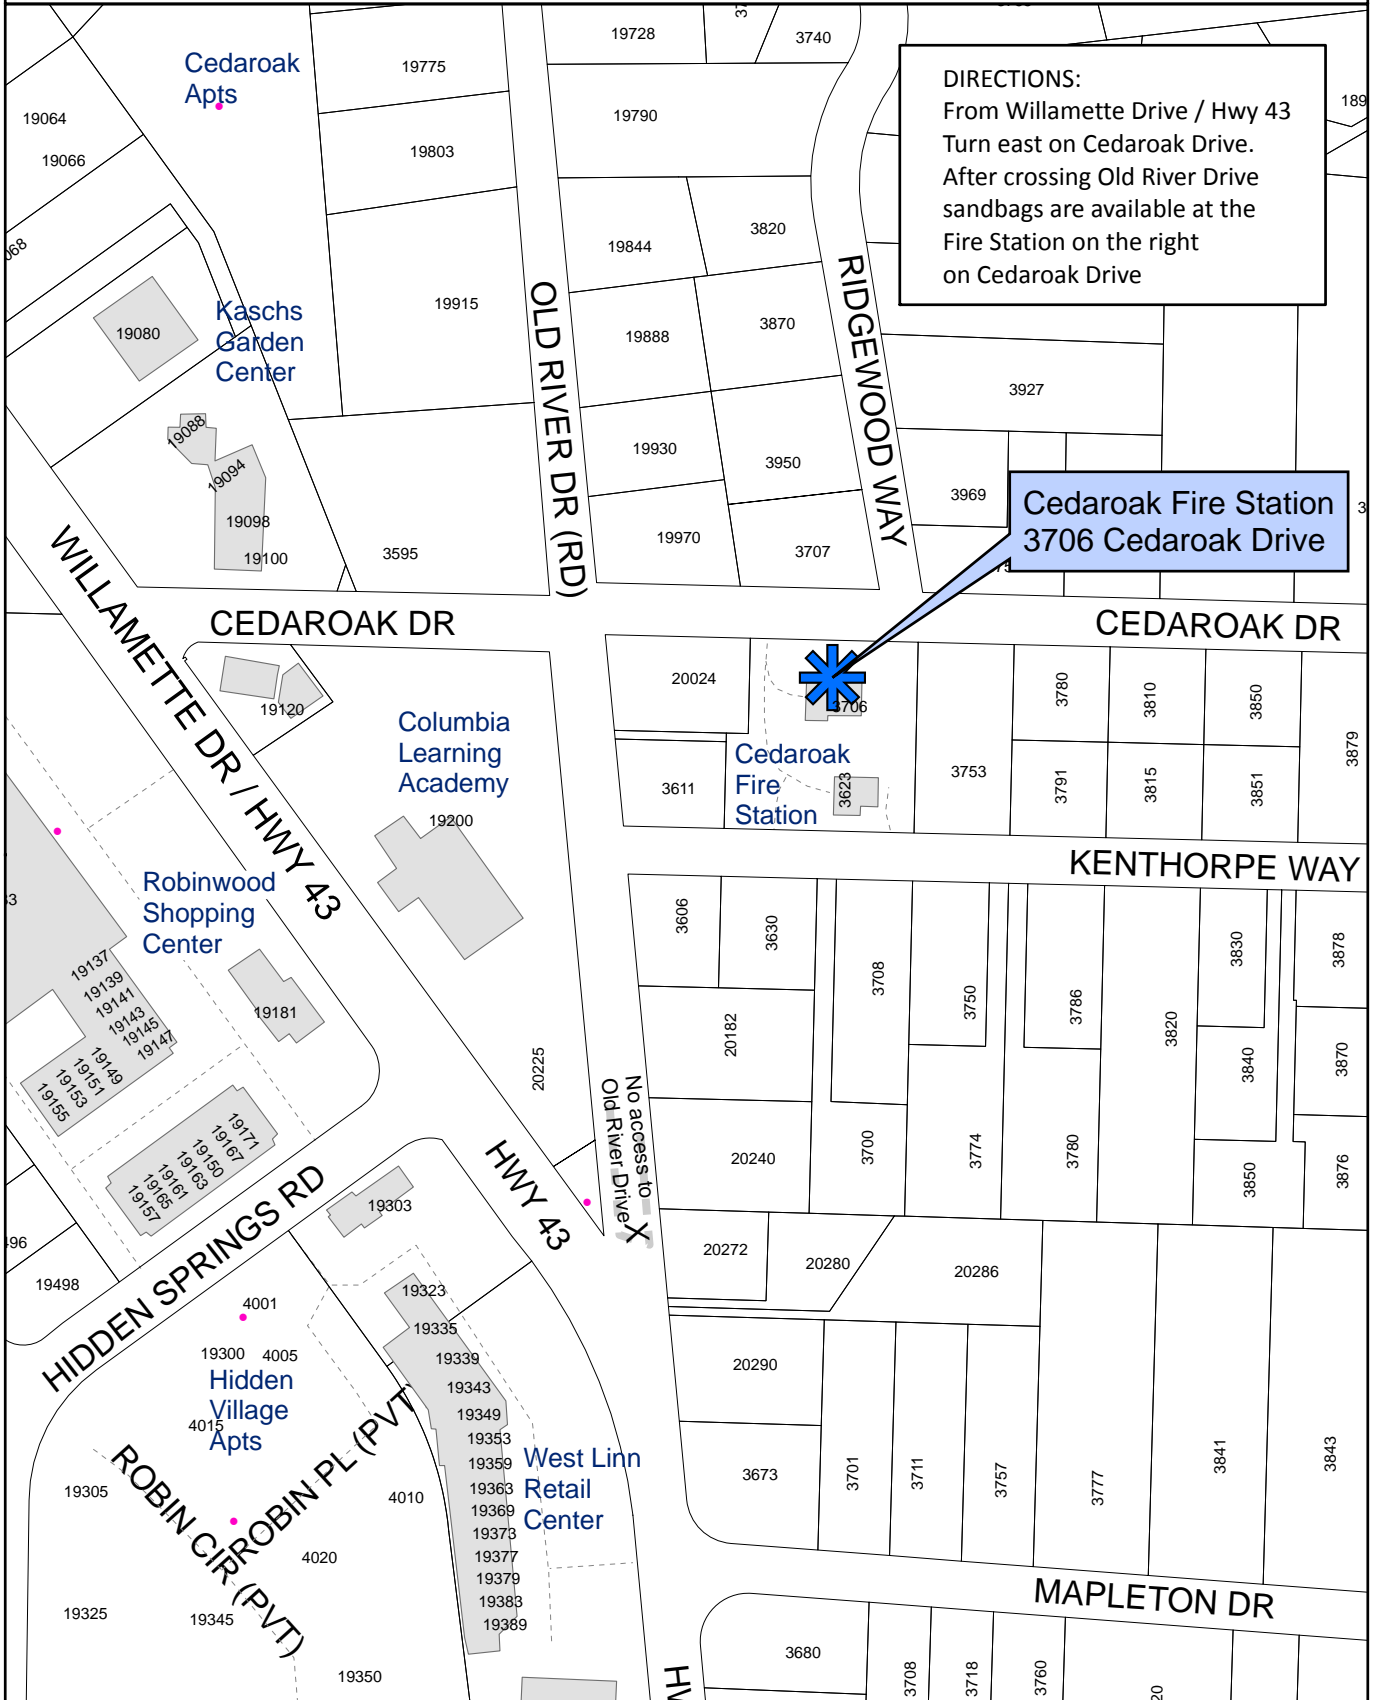

West Linn Sandbag Location, Cedaroak Fire Station

JAN 2009

DIRECTIONS:
 From Willamette Drive / Hwy 43
 Turn east on Cedar Oak Drive.
 After crossing Old River Drive
 sandbags are available at the
 Fire Station on the right
 on Cedar Oak Drive

**Cedar Oak Fire Station
 3706 Cedar Oak Drive**

This product is for informational purposes and may not have been prepared for, or be suitable for legal, engineering, or surveying purposes. Users of this information should review or consult the primary data and information sources to ascertain the usability of the information. Taxlot Base Source: Metro RLIS

FLOOD/SANDBAG_LOCATIONS_200901_CEDAROAK.MXD / AHA

User Name: aha

Map Creation Date: Jan 07, 2009