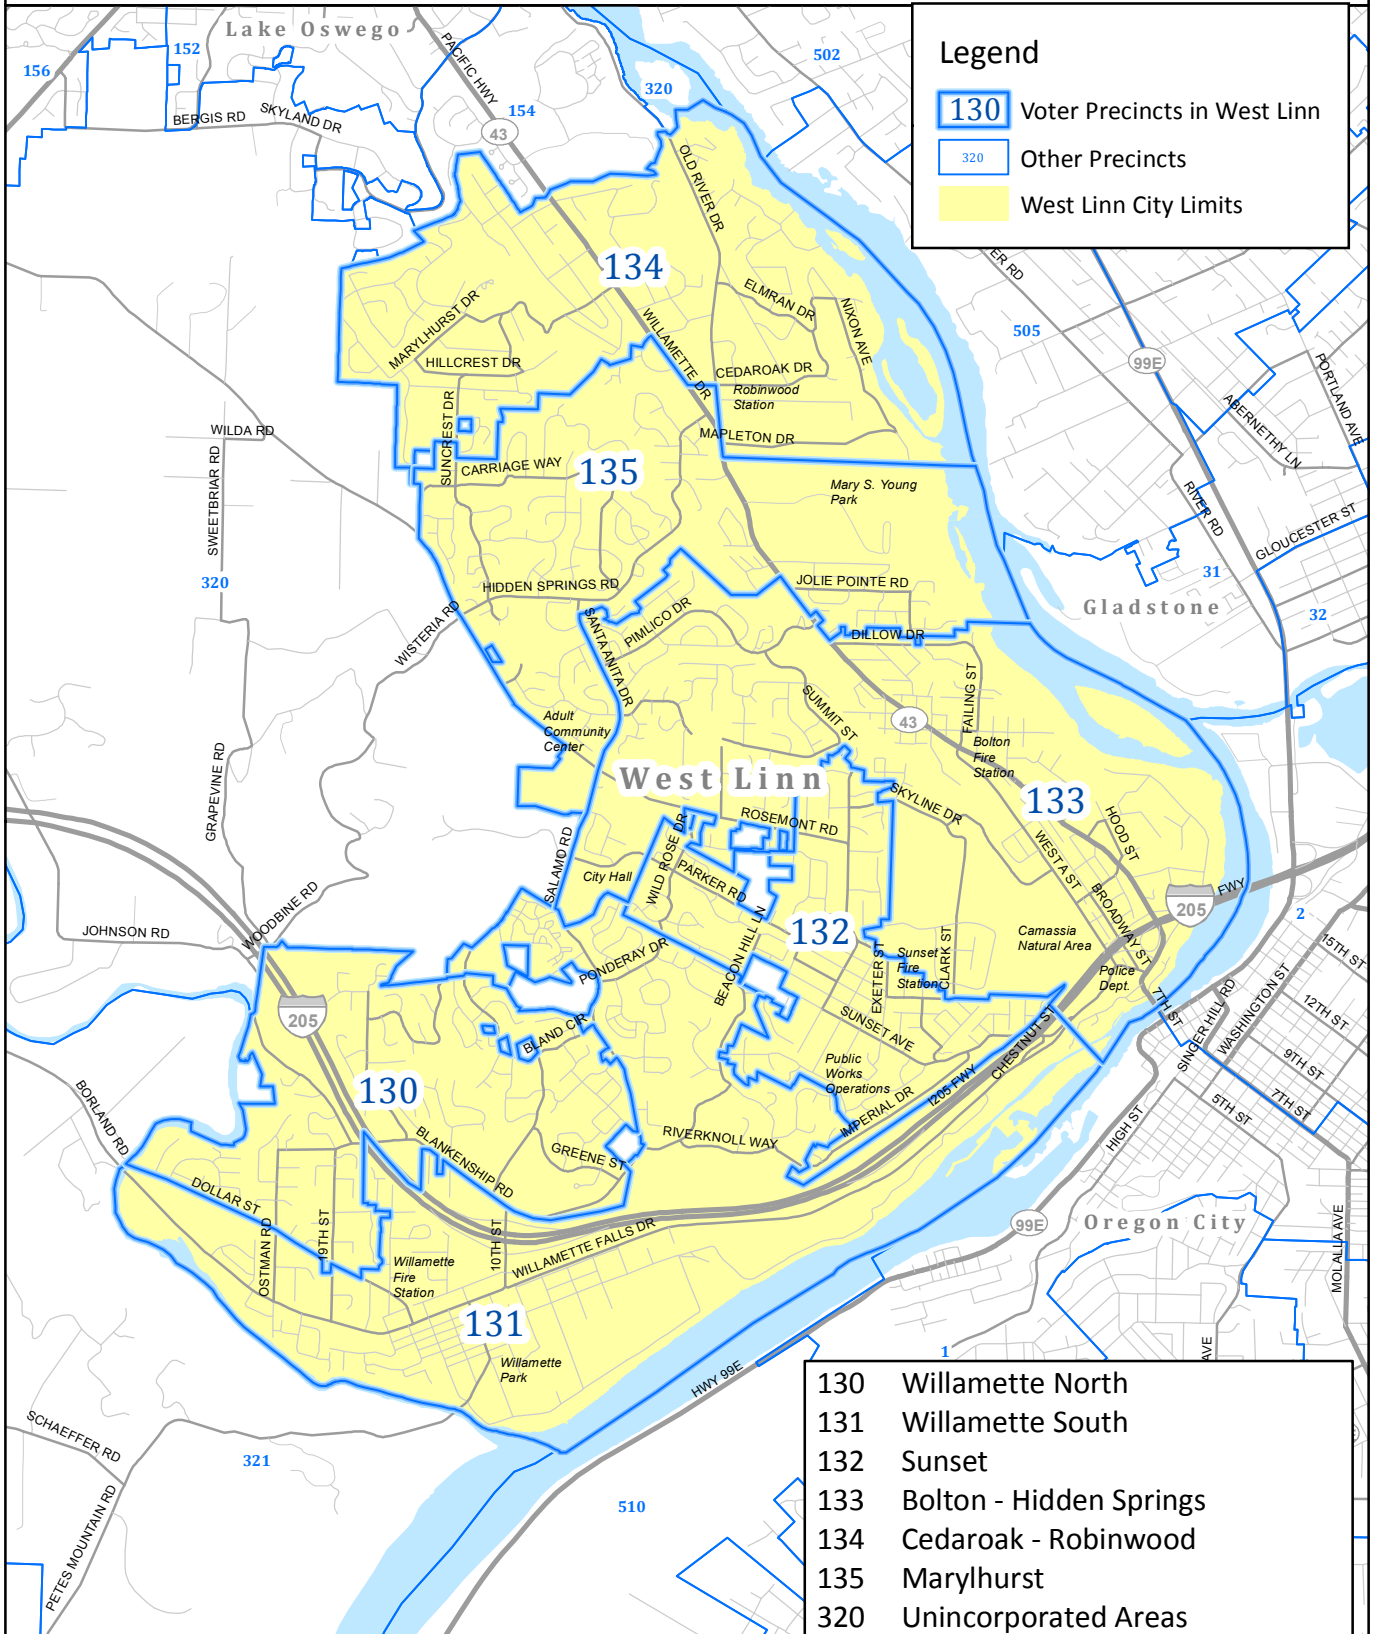

Voter Precincts in West Linn

Legend

- 130 Voter Precincts in West Linn
- 320 Other Precincts
- West Linn City Limits

- 130 Willamette North
- 131 Willamette South
- 132 Sunset
- 133 Bolton - Hidden Springs
- 134 Cedaroak - Robinwood
- 135 Marylhurst
- 320 Unincorporated Areas

STANDARD OREGON STATE GIS MAP DISCLAIMER:
 This product is for informational purposes and may not have been prepared for, or be suitable for legal, engineering, or surveying purposes. Users of this information should review or consult the primary data and information sources to ascertain the usability of the information.

PRECINCTS / PRECINCTS2012NOV.MXD / AHA / 11-30-2012
 Map Creation Date: Nov 30, 2012

Precinct Boundary Lines Source: Metro RUIS
 Please contact the County Elections Office for individual precinct maps.
<http://www.clackamas.us/elections/precincts.html>