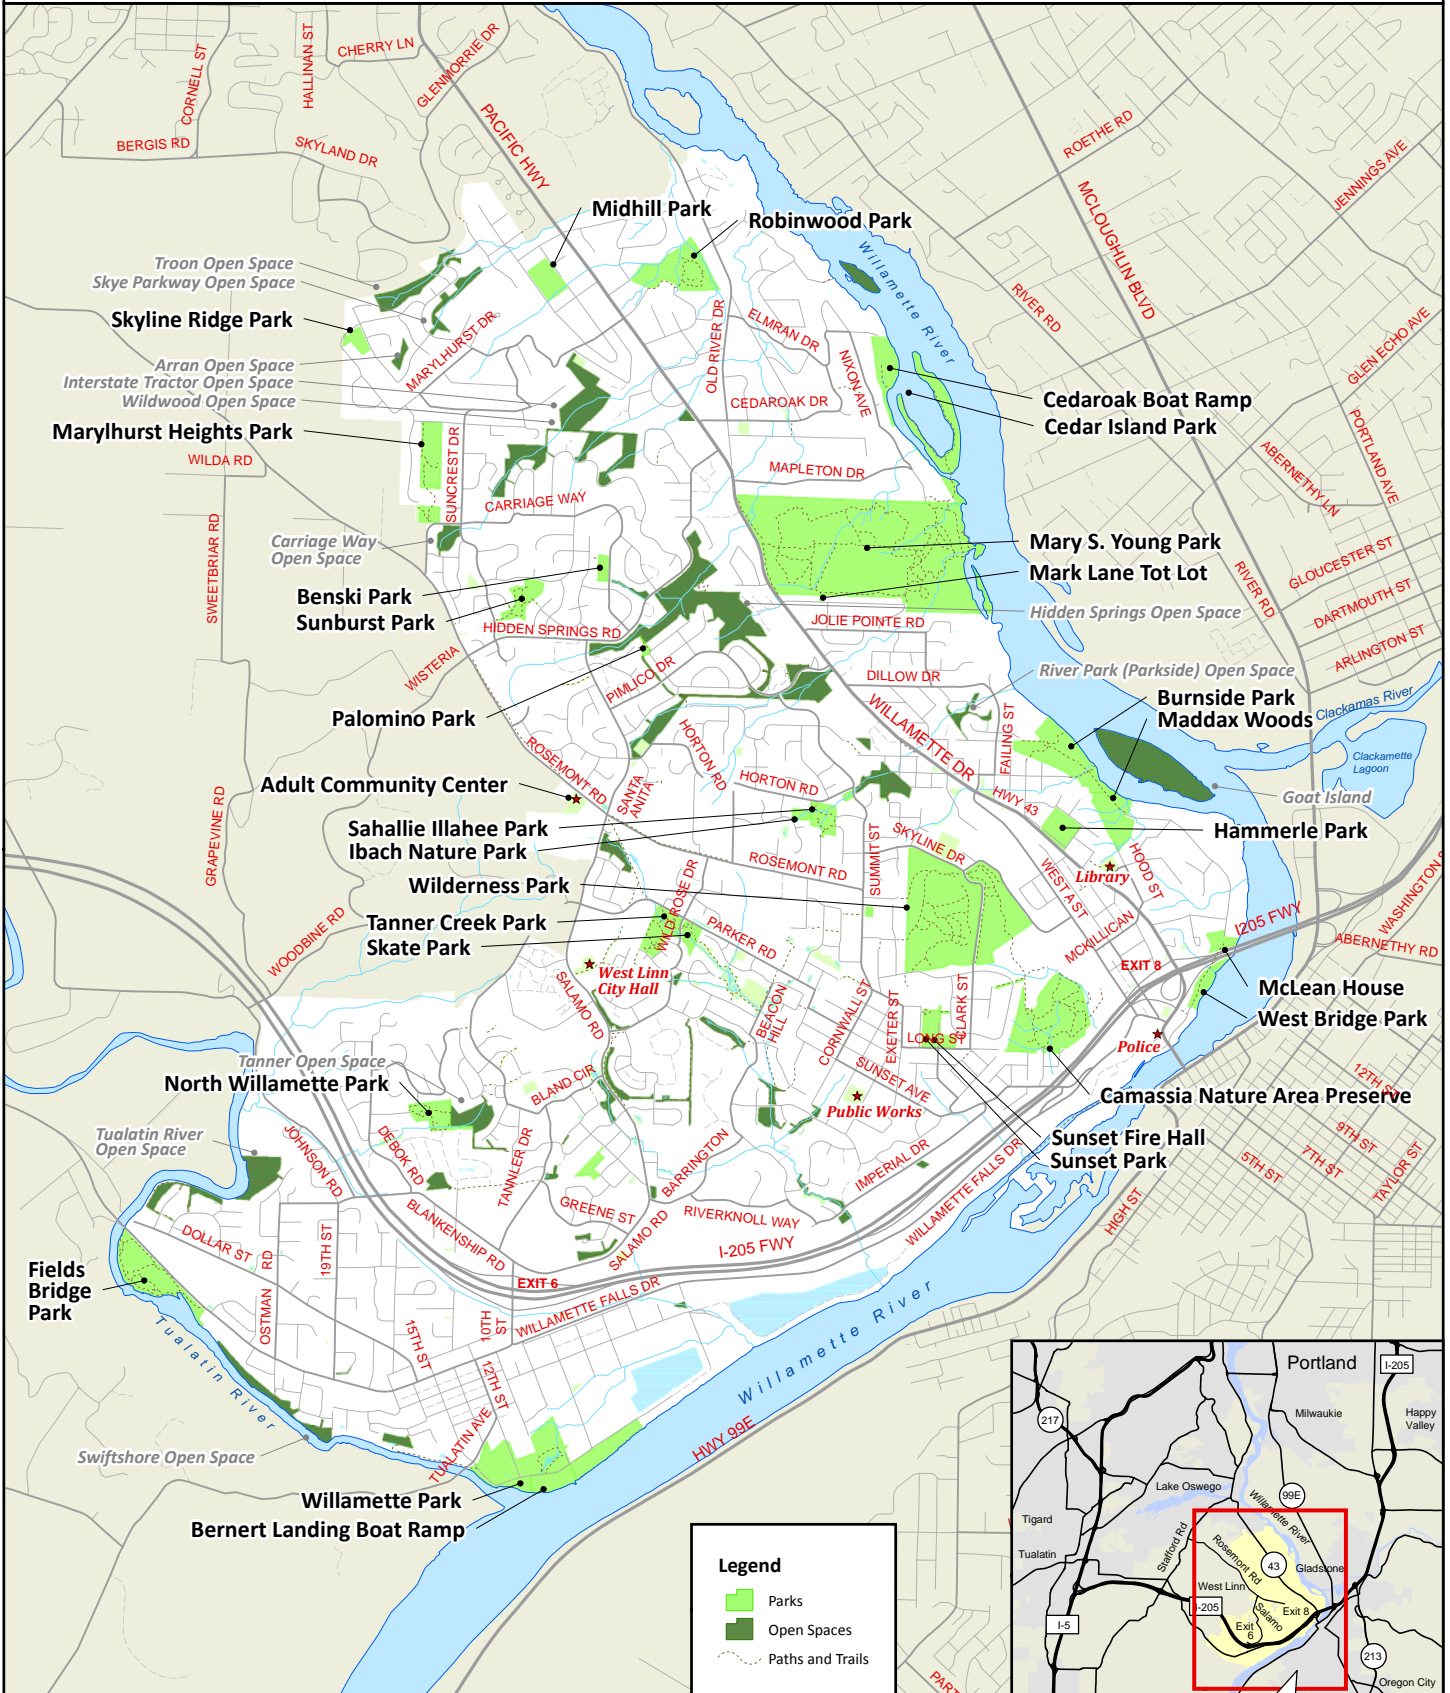

# West Linn Parks & Open Spaces

This product is for informational purposes and may not have been prepared for, or be suitable for legal, engineering, or surveying purposes. Users of this information should review or consult the primary data and information sources to ascertain the usability of the information.  
 MAP PRODUCED BY WEST LINN GIS

MORE GIS MAPS AVAILABLE AT: [WESTLINNOREGON.GOV](http://WESTLINNOREGON.GOV)

0 0.25 0.5 1 Miles

West Linn GIS  
 GEOGRAPHIC INFORMATION SYSTEMS

PARKS\ITEMAPS\PARKSANDOPENSACES.MXD | AHA | 2-5-2010