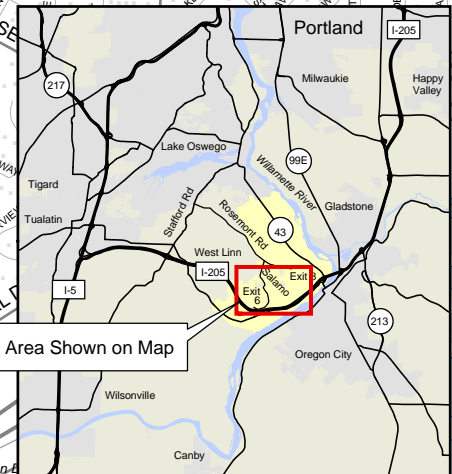

This product is for informational purposes and may not have been prepared for, or be suitable for legal, engineering, or surveying purposes. Users of this information should review or consult the primary data and information sources to ascertain the usability of the information.