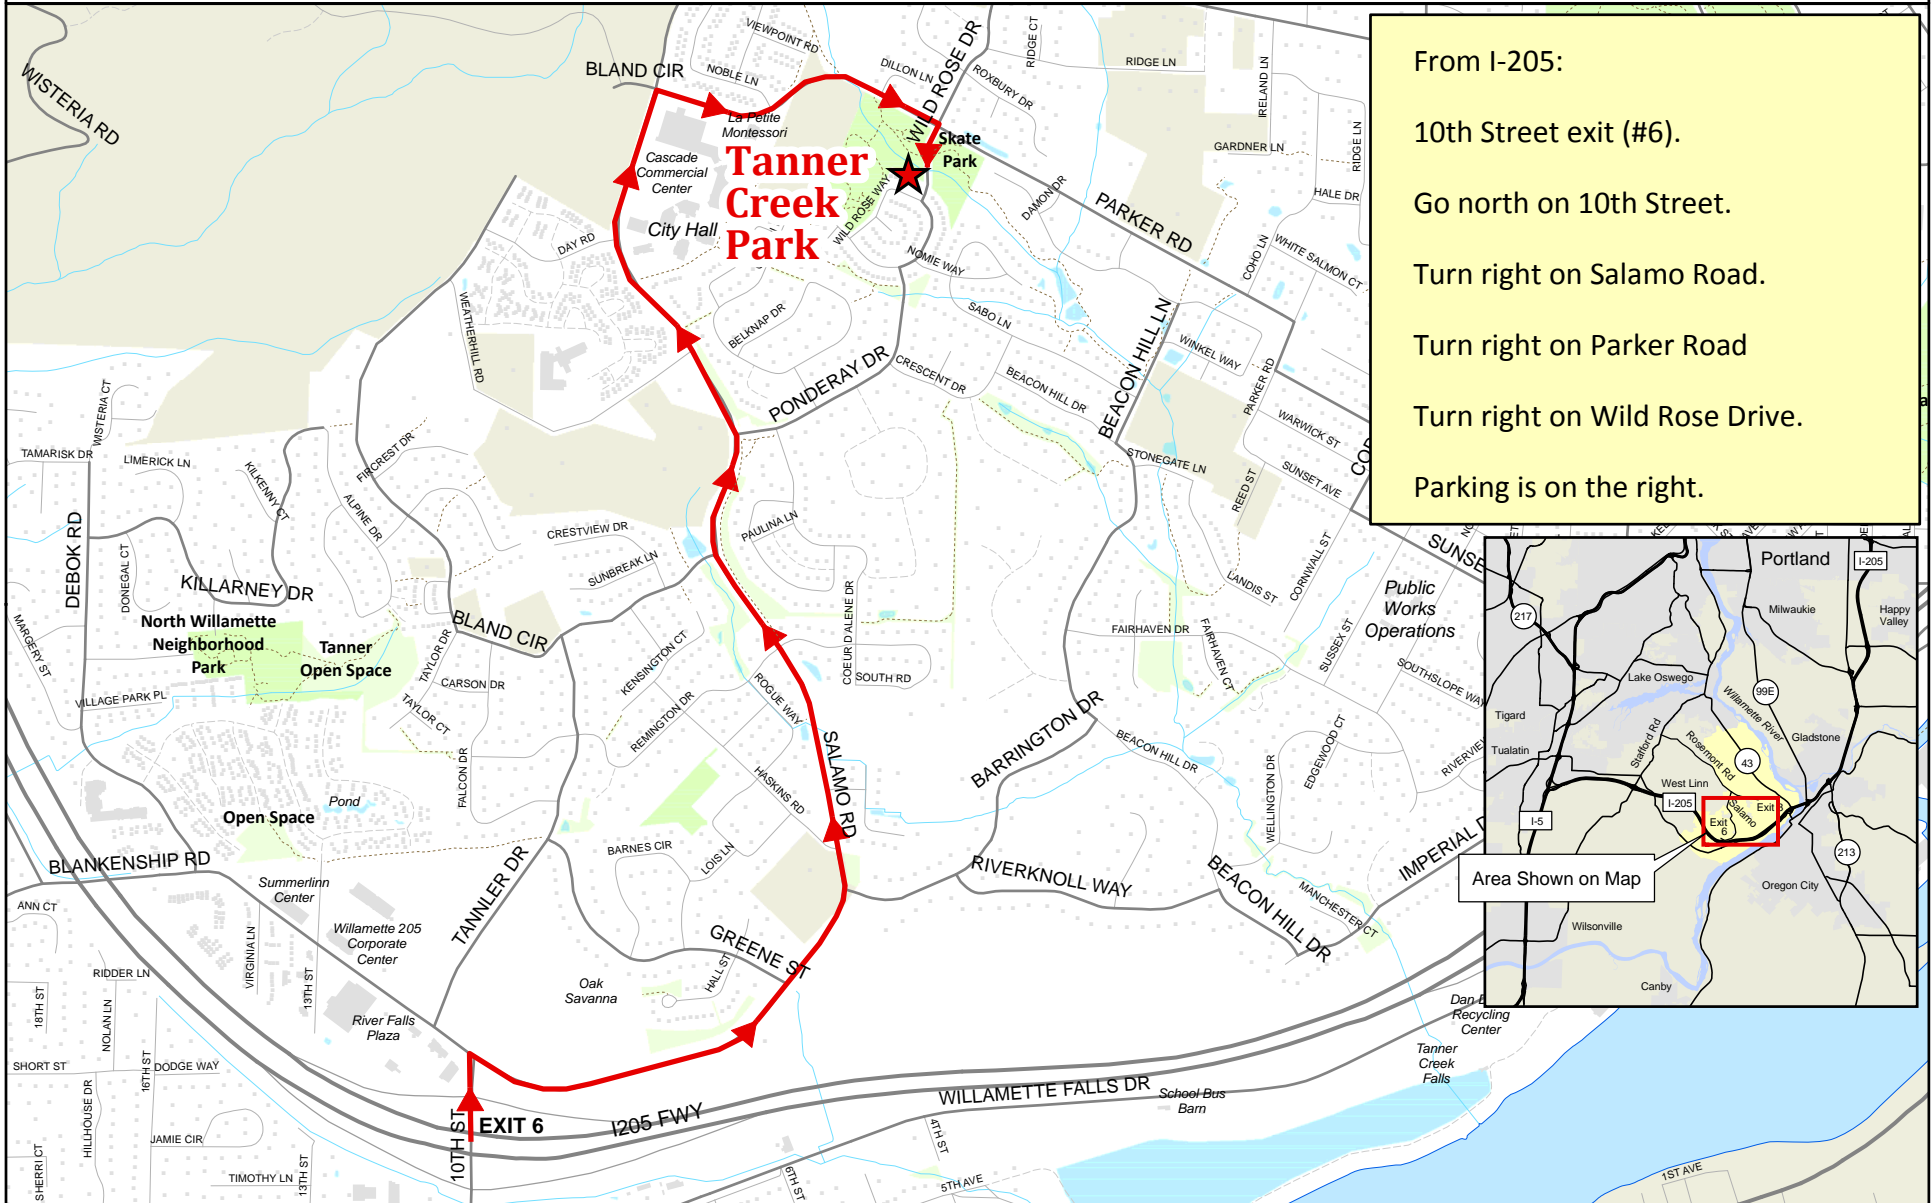

DIRECTIONS TO: Tanner Creek Park, West Linn, Oregon

3456 Parker Road

From I-205:
10th Street exit (#6).
Go north on 10th Street.
Turn right on Salamo Road.
Turn right on Parker Road
Turn right on Wild Rose Drive.
Parking is on the right.