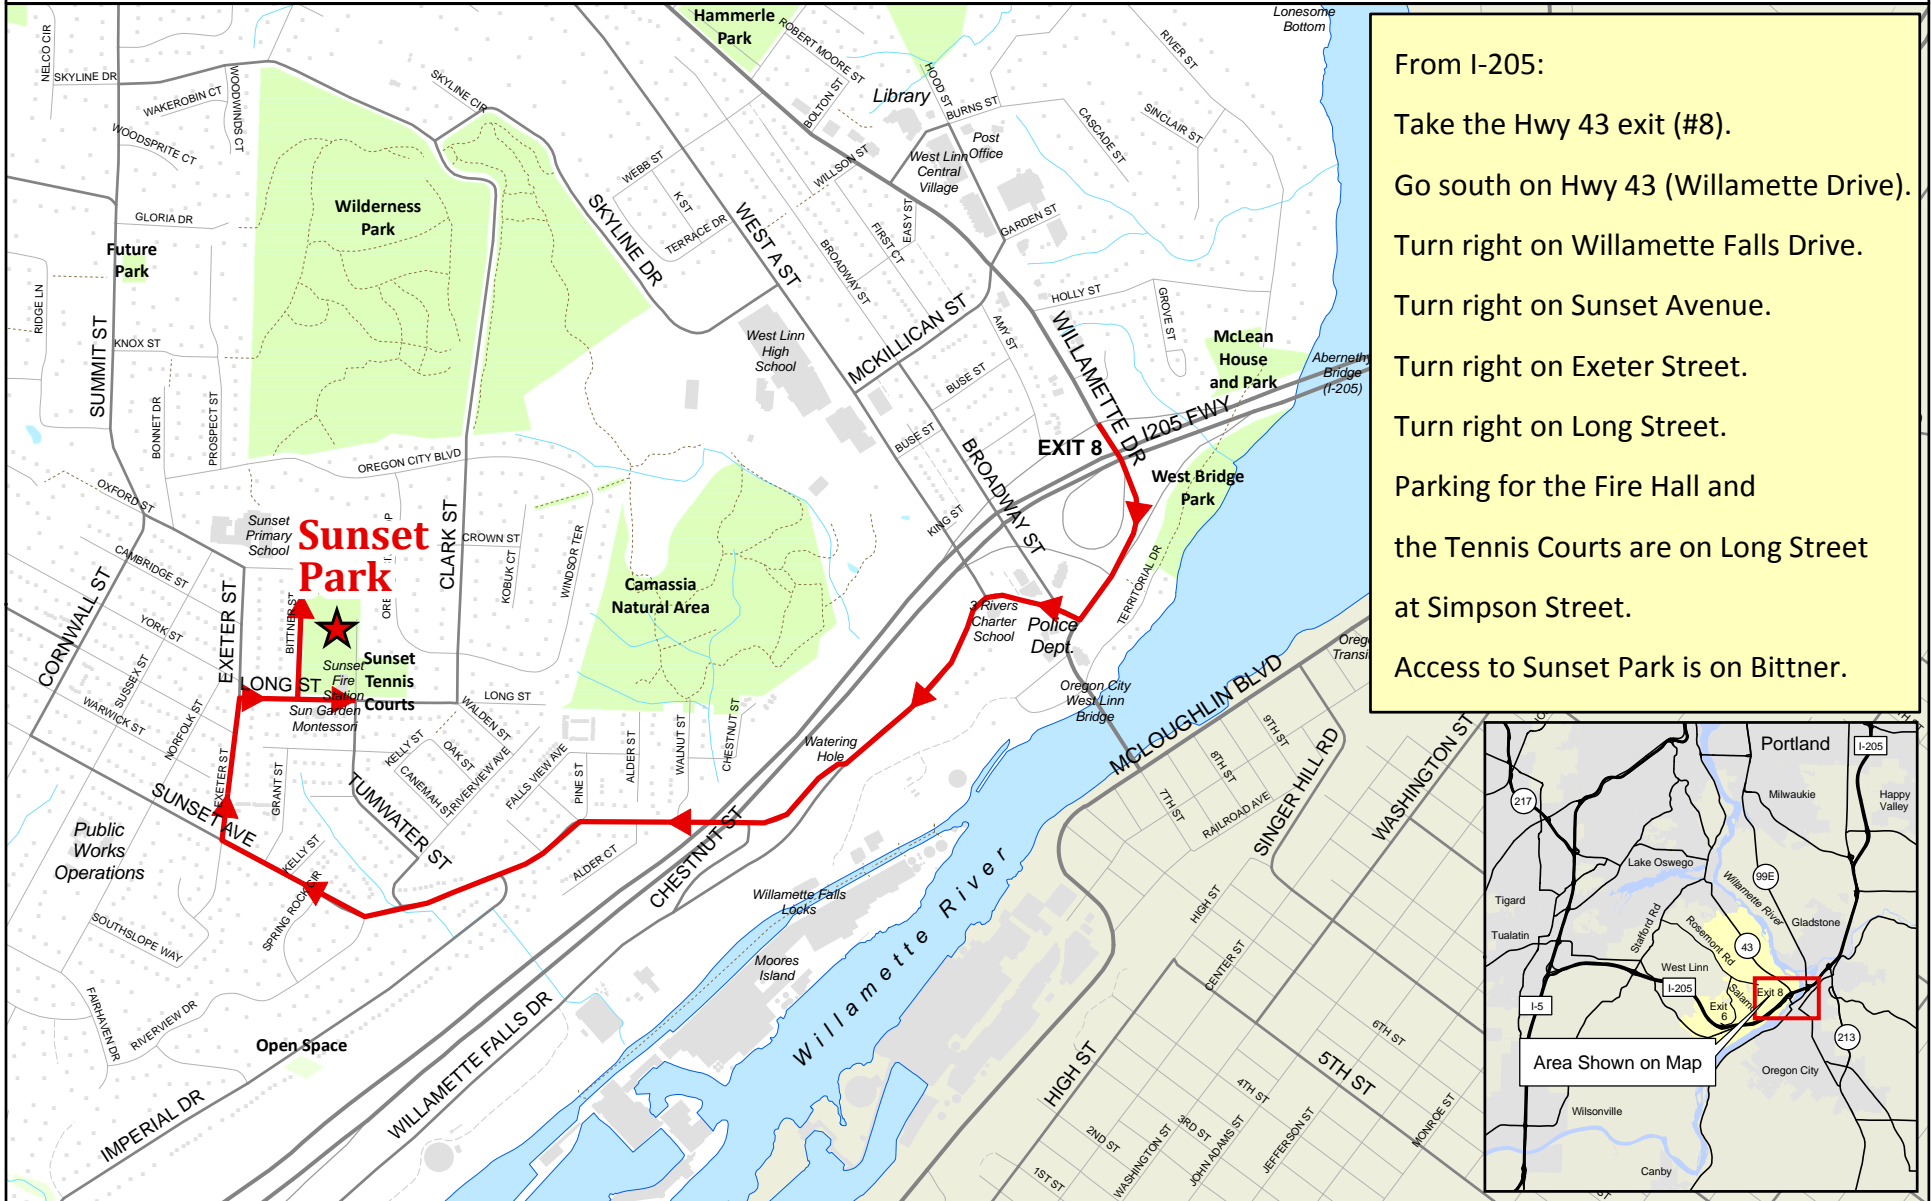

DIRECTIONS TO: **Sunset Park, West Linn, Oregon**

4665 Bittner Street

From I-205:
Take the Hwy 43 exit (#8).
Go south on Hwy 43 (Willamette Drive).
Turn right on Willamette Falls Drive.
Turn right on Sunset Avenue.
Turn right on Exeter Street.
Turn right on Long Street.
Parking for the Fire Hall and
the Tennis Courts are on Long Street
at Simpson Street.
Access to Sunset Park is on Bittner.