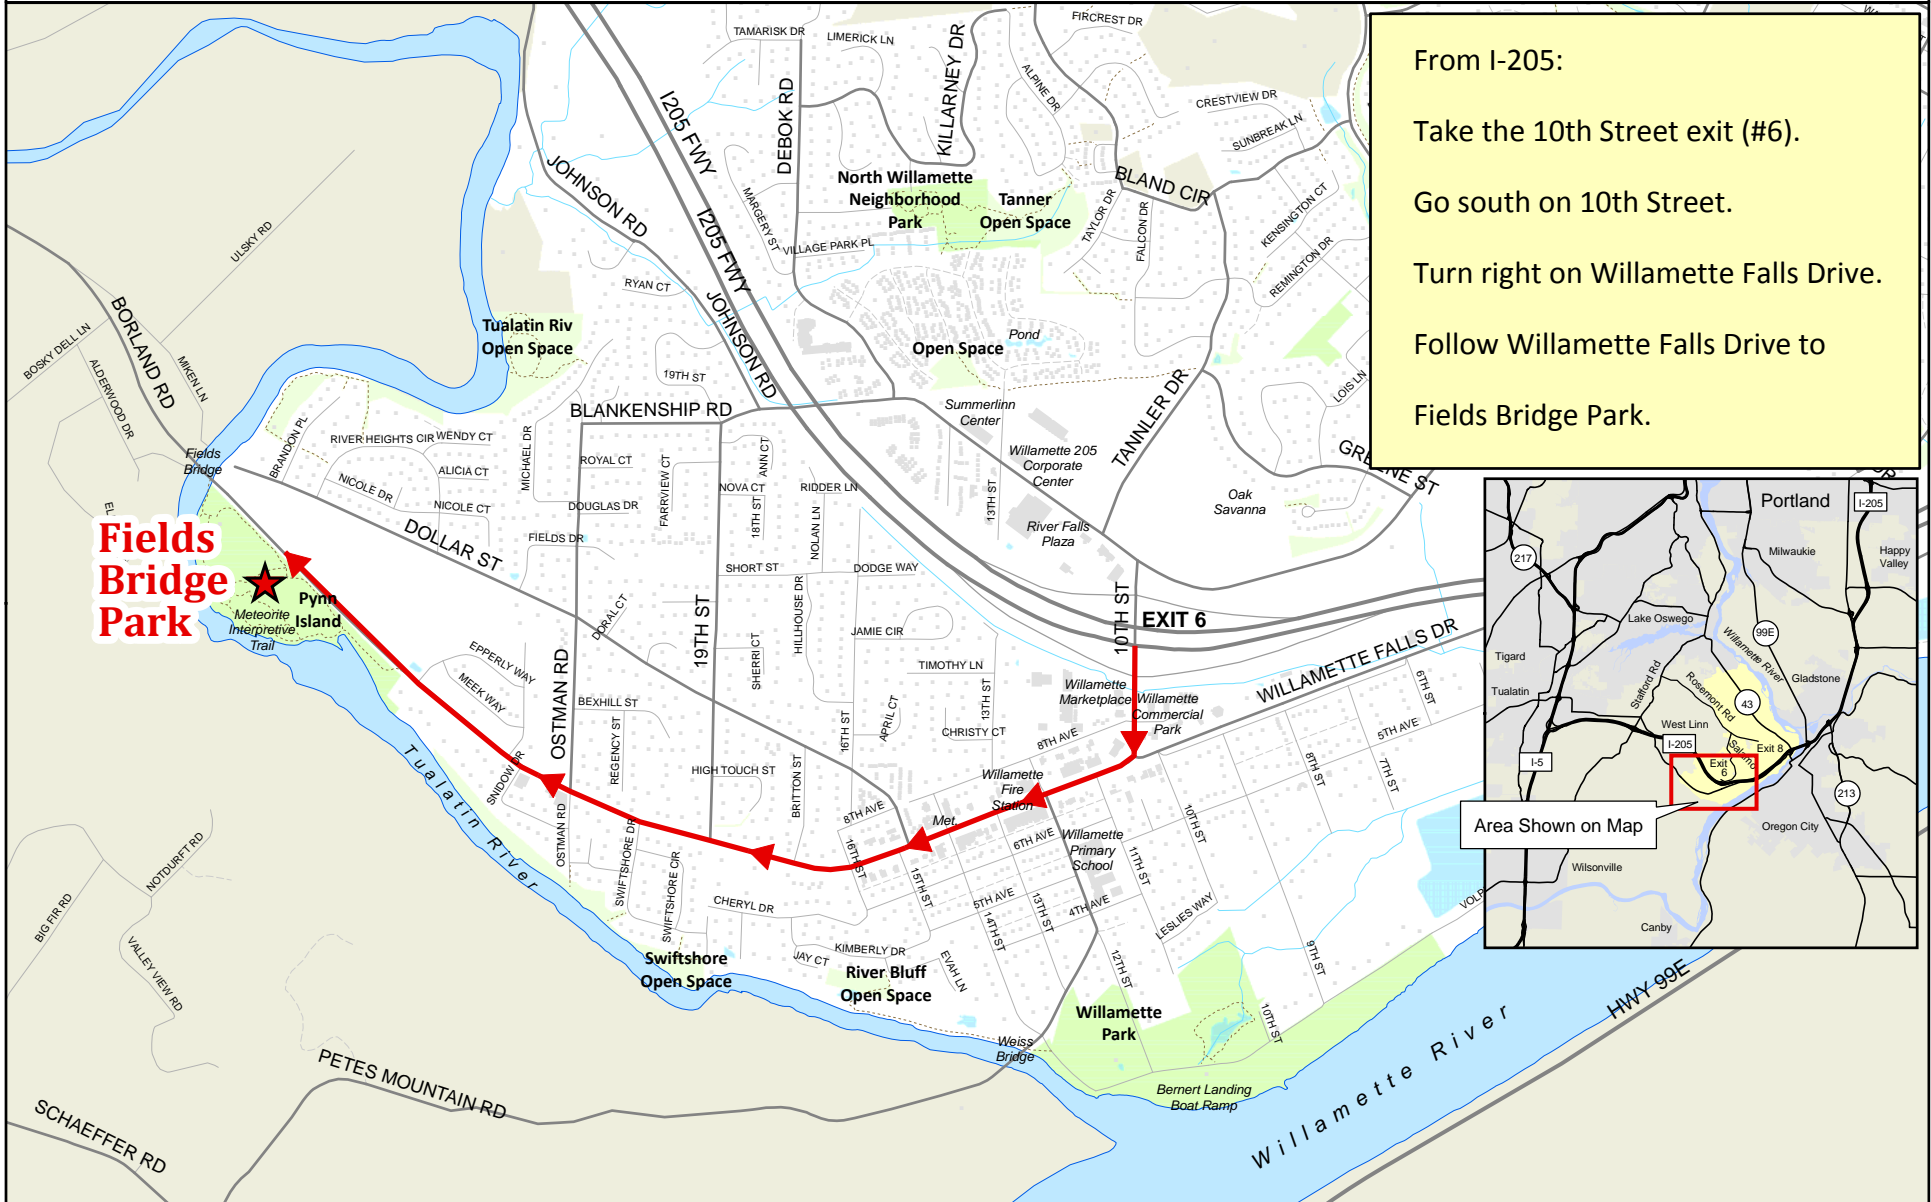

Area Shown on Map

DIRECTIONS TO: Fields Bridge Park, West Linn, Oregon

821 Willamette Falls Drive

From I-205:
Take the 10th Street exit (#6).
Go south on 10th Street.
Turn right on Willamette Falls Drive.
Follow Willamette Falls Drive to
Fields Bridge Park.