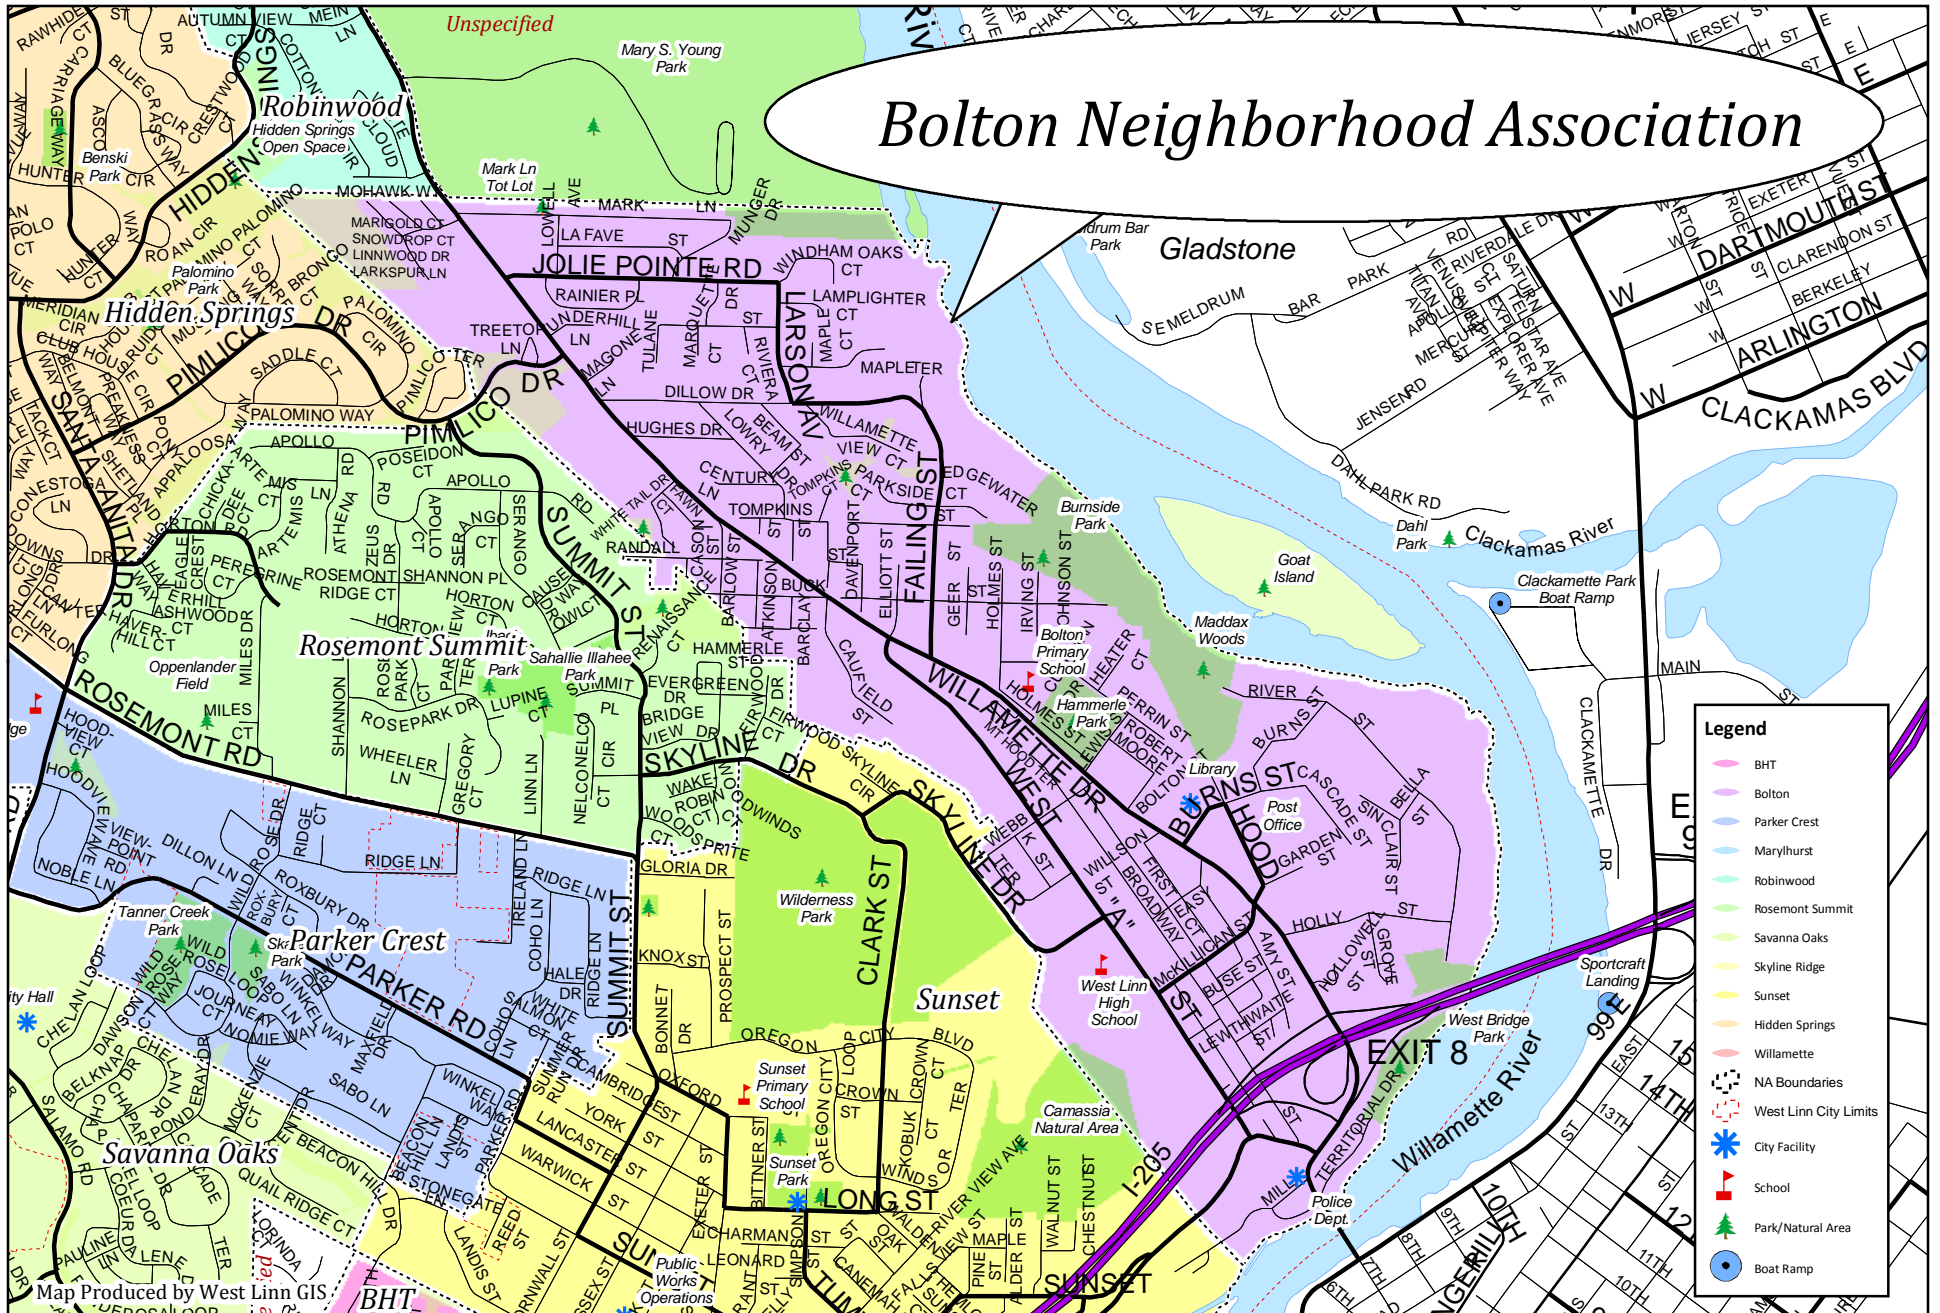

Bolton Neighborhood Association

Map Produced by West Linn GIS

This product is for informational purposes and may not have been prepared for, or be suitable for legal, engineering, or surveying purposes. Users of this information should review or consult the primary data and information sources to ascertain the usability of the information.