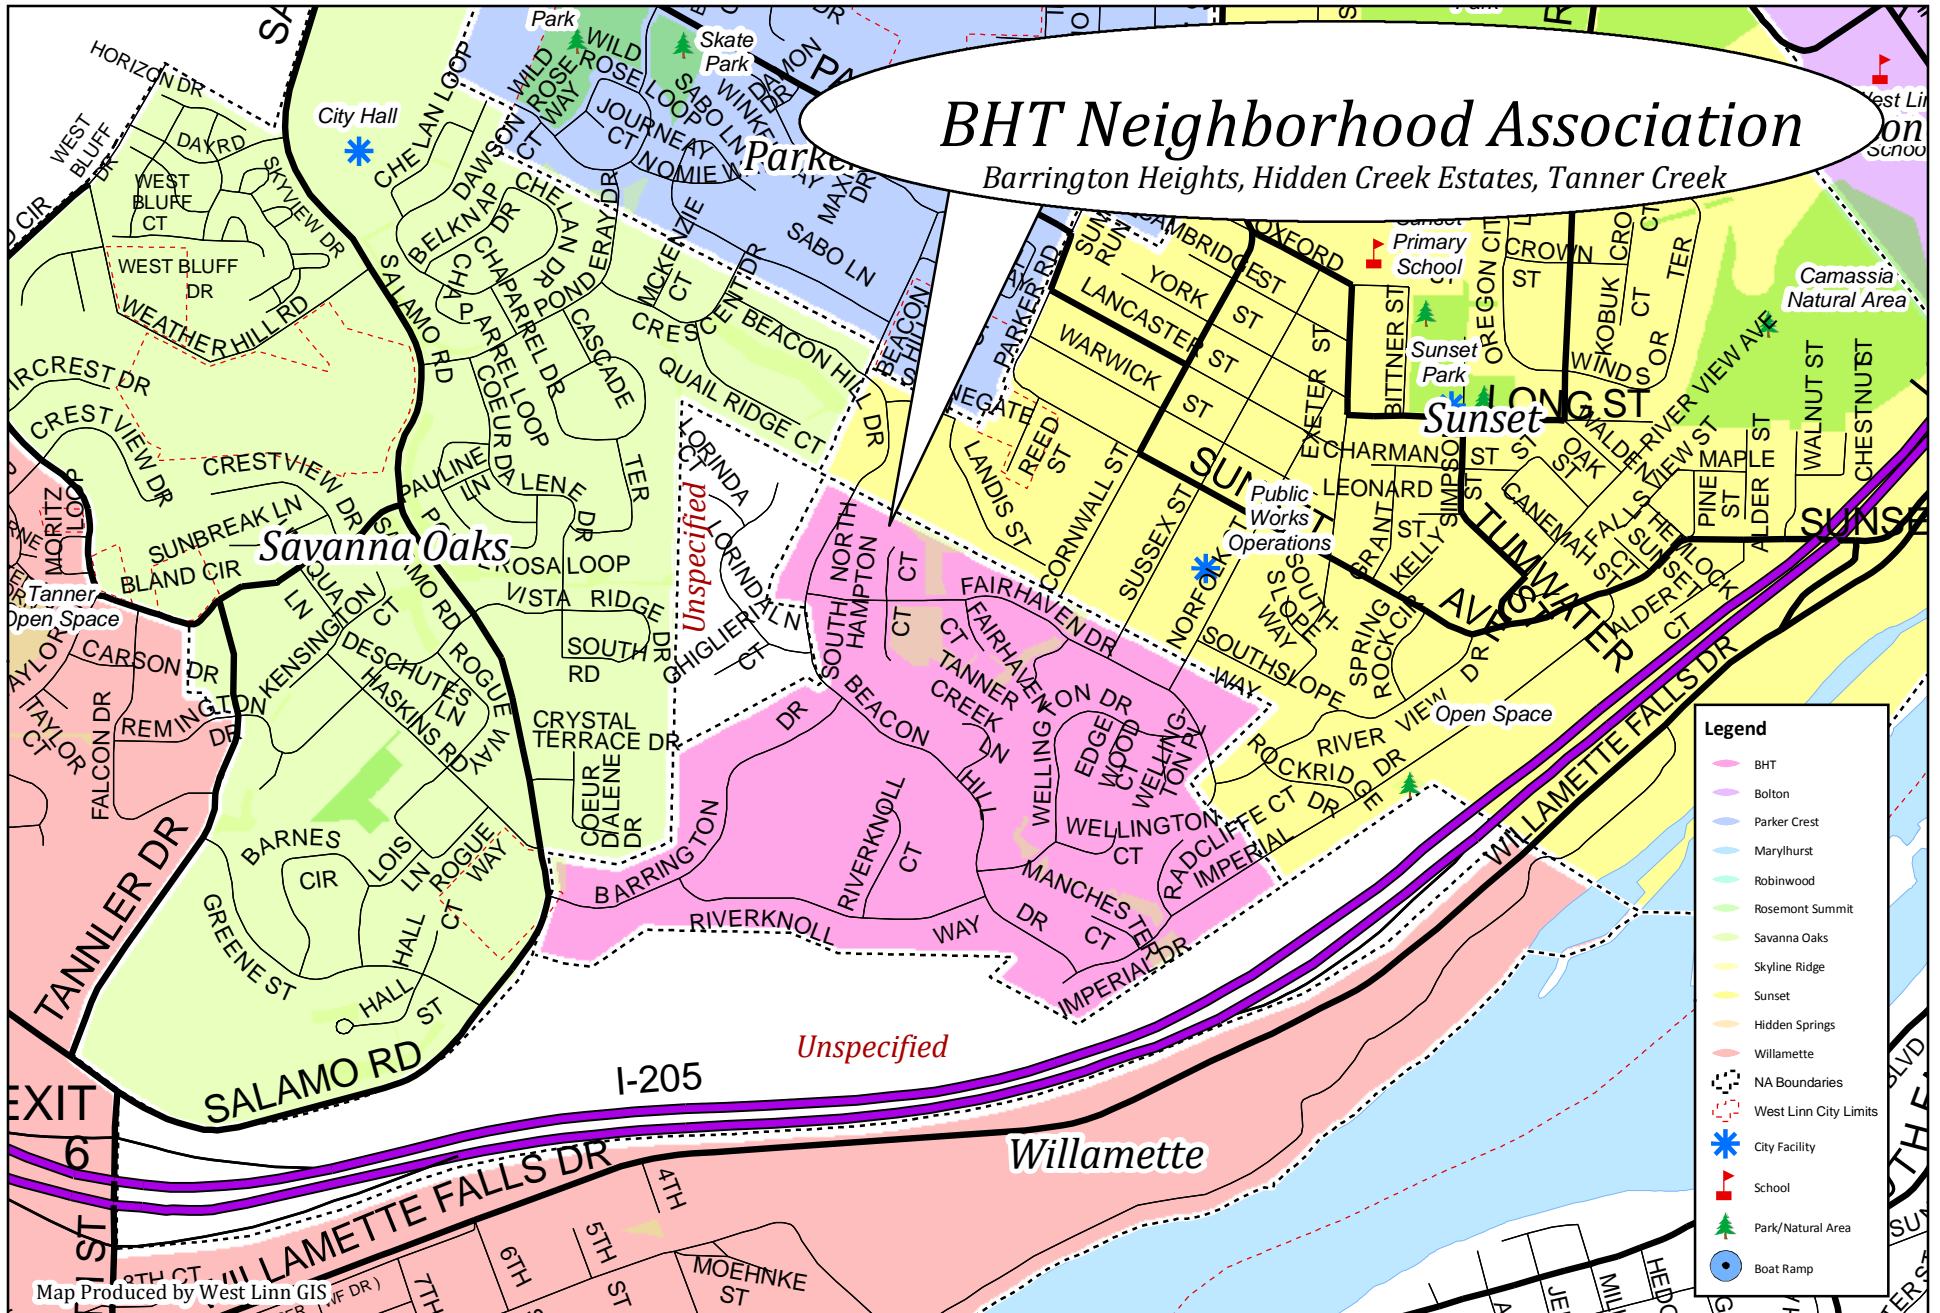

BHT Neighborhood Association

Barrington Heights, Hidden Creek Estates, Tanner Creek

Legend

- BHT
- Bolton
- Parker Crest
- Marylhurst
- Robinwood
- Rosemont Summit
- Savanna Oaks
- Skyline Ridge
- Sunset
- Hidden Springs
- Willamette
- NA Boundaries
- West Linn City Limits
- ★ City Facility
- ▲ School
- ▲ Park/Natural Area
- Boat Ramp

Map Produced by West Linn GIS

This product is for informational purposes and may not have been prepared for, or be suitable for legal, engineering, or surveying purposes. Users of this information should review or consult the primary data and information sources to ascertain the usability of the information.

JUNE 2009

0 0.125 0.25 0.5 Miles

NEIGHBORHOOD / A_NEIGHBORHOOD_2009_INDIVIDUAL.MXD / KAHA / 6-2-09