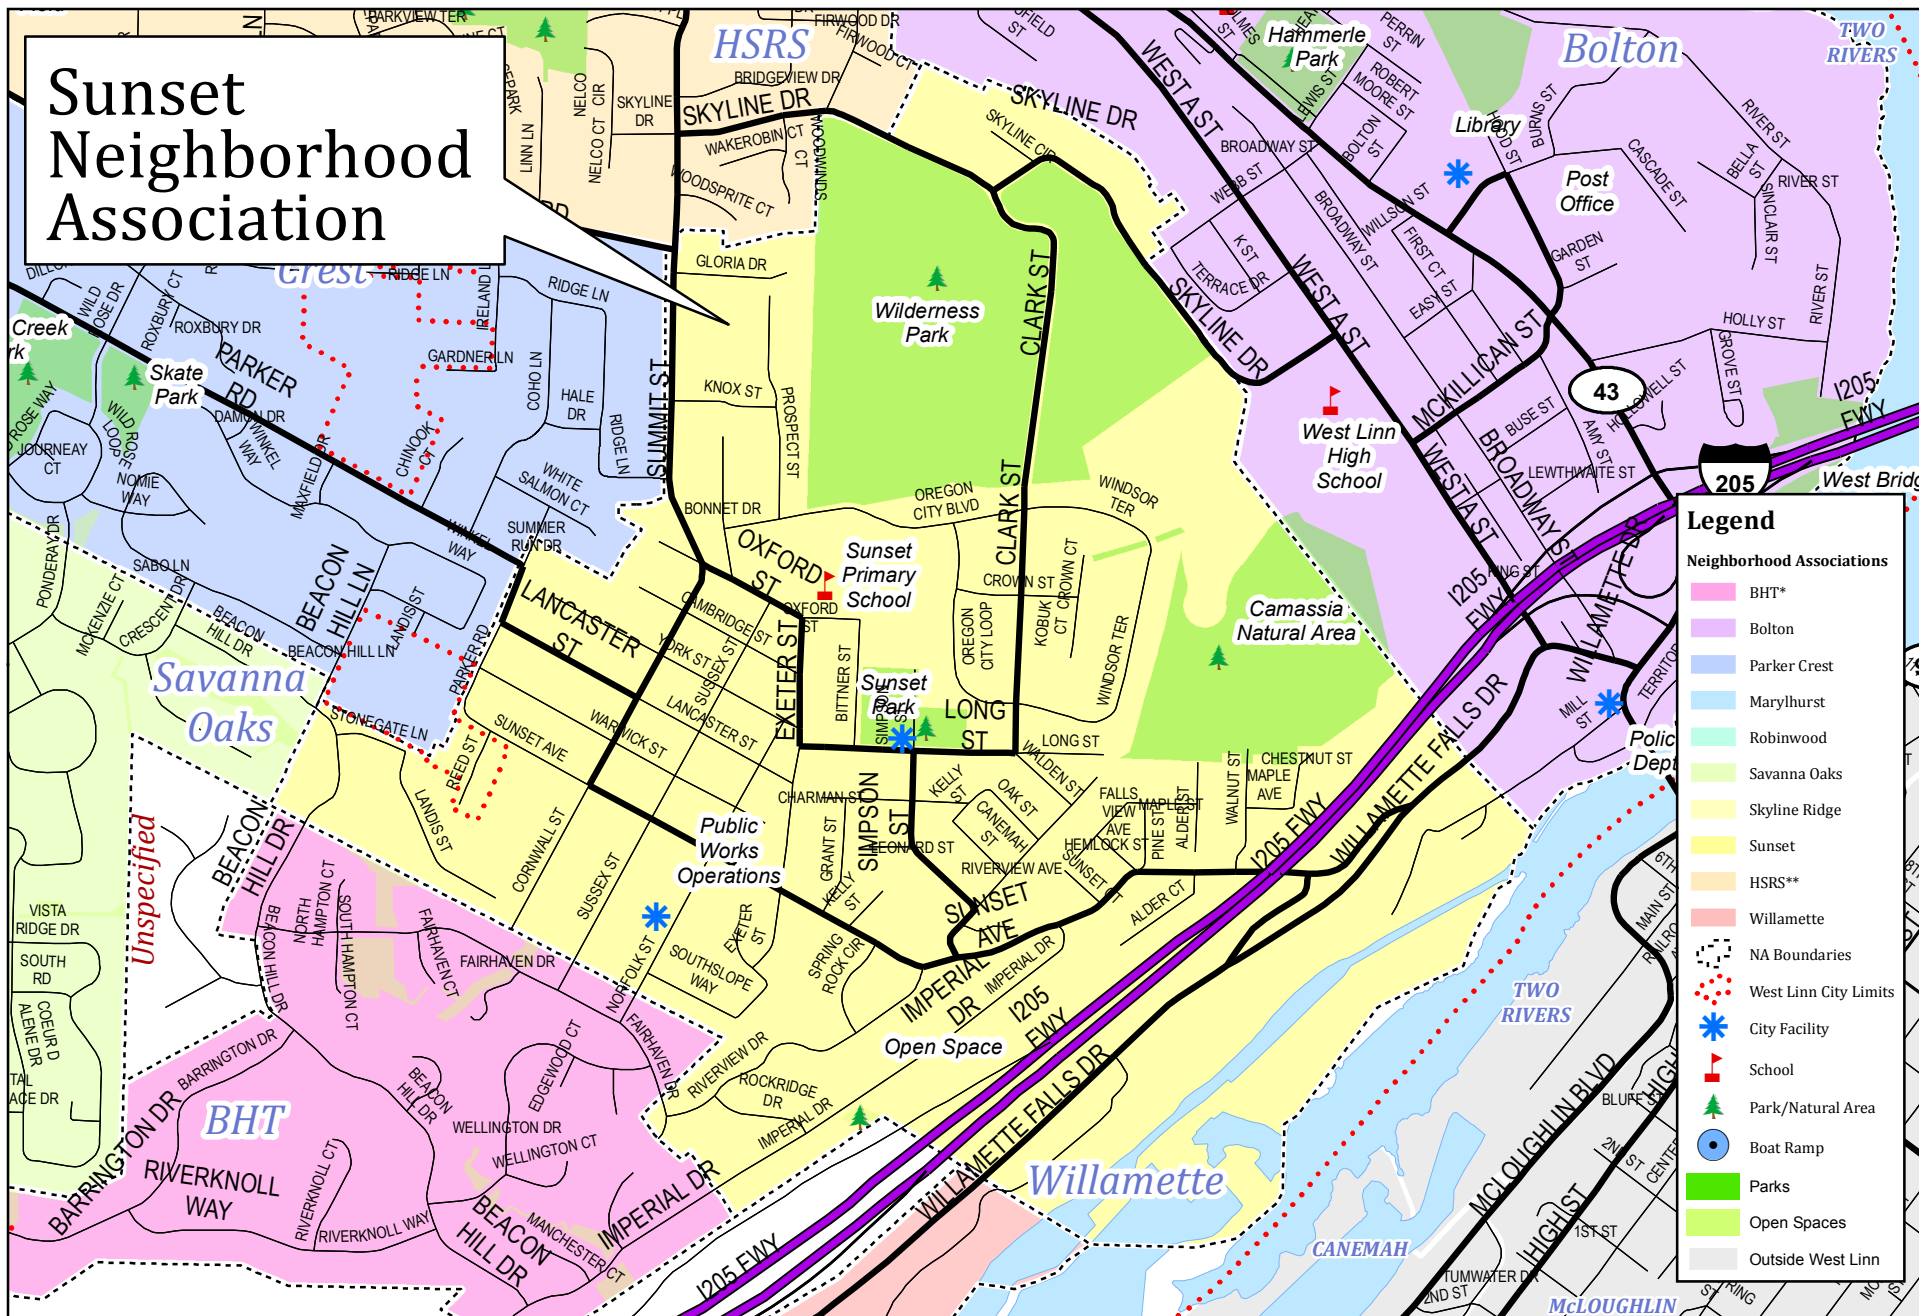

Sunset Neighborhood Association

Legend

Neighborhood Associations

- BHT*
- Bolton
- Parker Crest
- Marylhurst
- Robinwood
- Savanna Oaks
- Skyline Ridge
- Sunset
- HSRs**
- Willamette
- NA Boundaries
- West Linn City Limits
- * City Facility
- ▲ School
- ▲ Park/Natural Area
- Boat Ramp
- Parks
- Open Spaces
- Outside West Linn

AUGUST 2015

0 0.125 0.25 0.5 Miles

NEIGHBORHOOD / A_NEIGHBORHOOD_2015_INDIVIDUAL.MXD / KAHA / 8-25-2015

*BHT: Barrington Heights, Hidden Creek Estates, Tanner Creek
 **HSRS: Hidden Springs Rosemont Summit

Map Produced by West Linn GIS