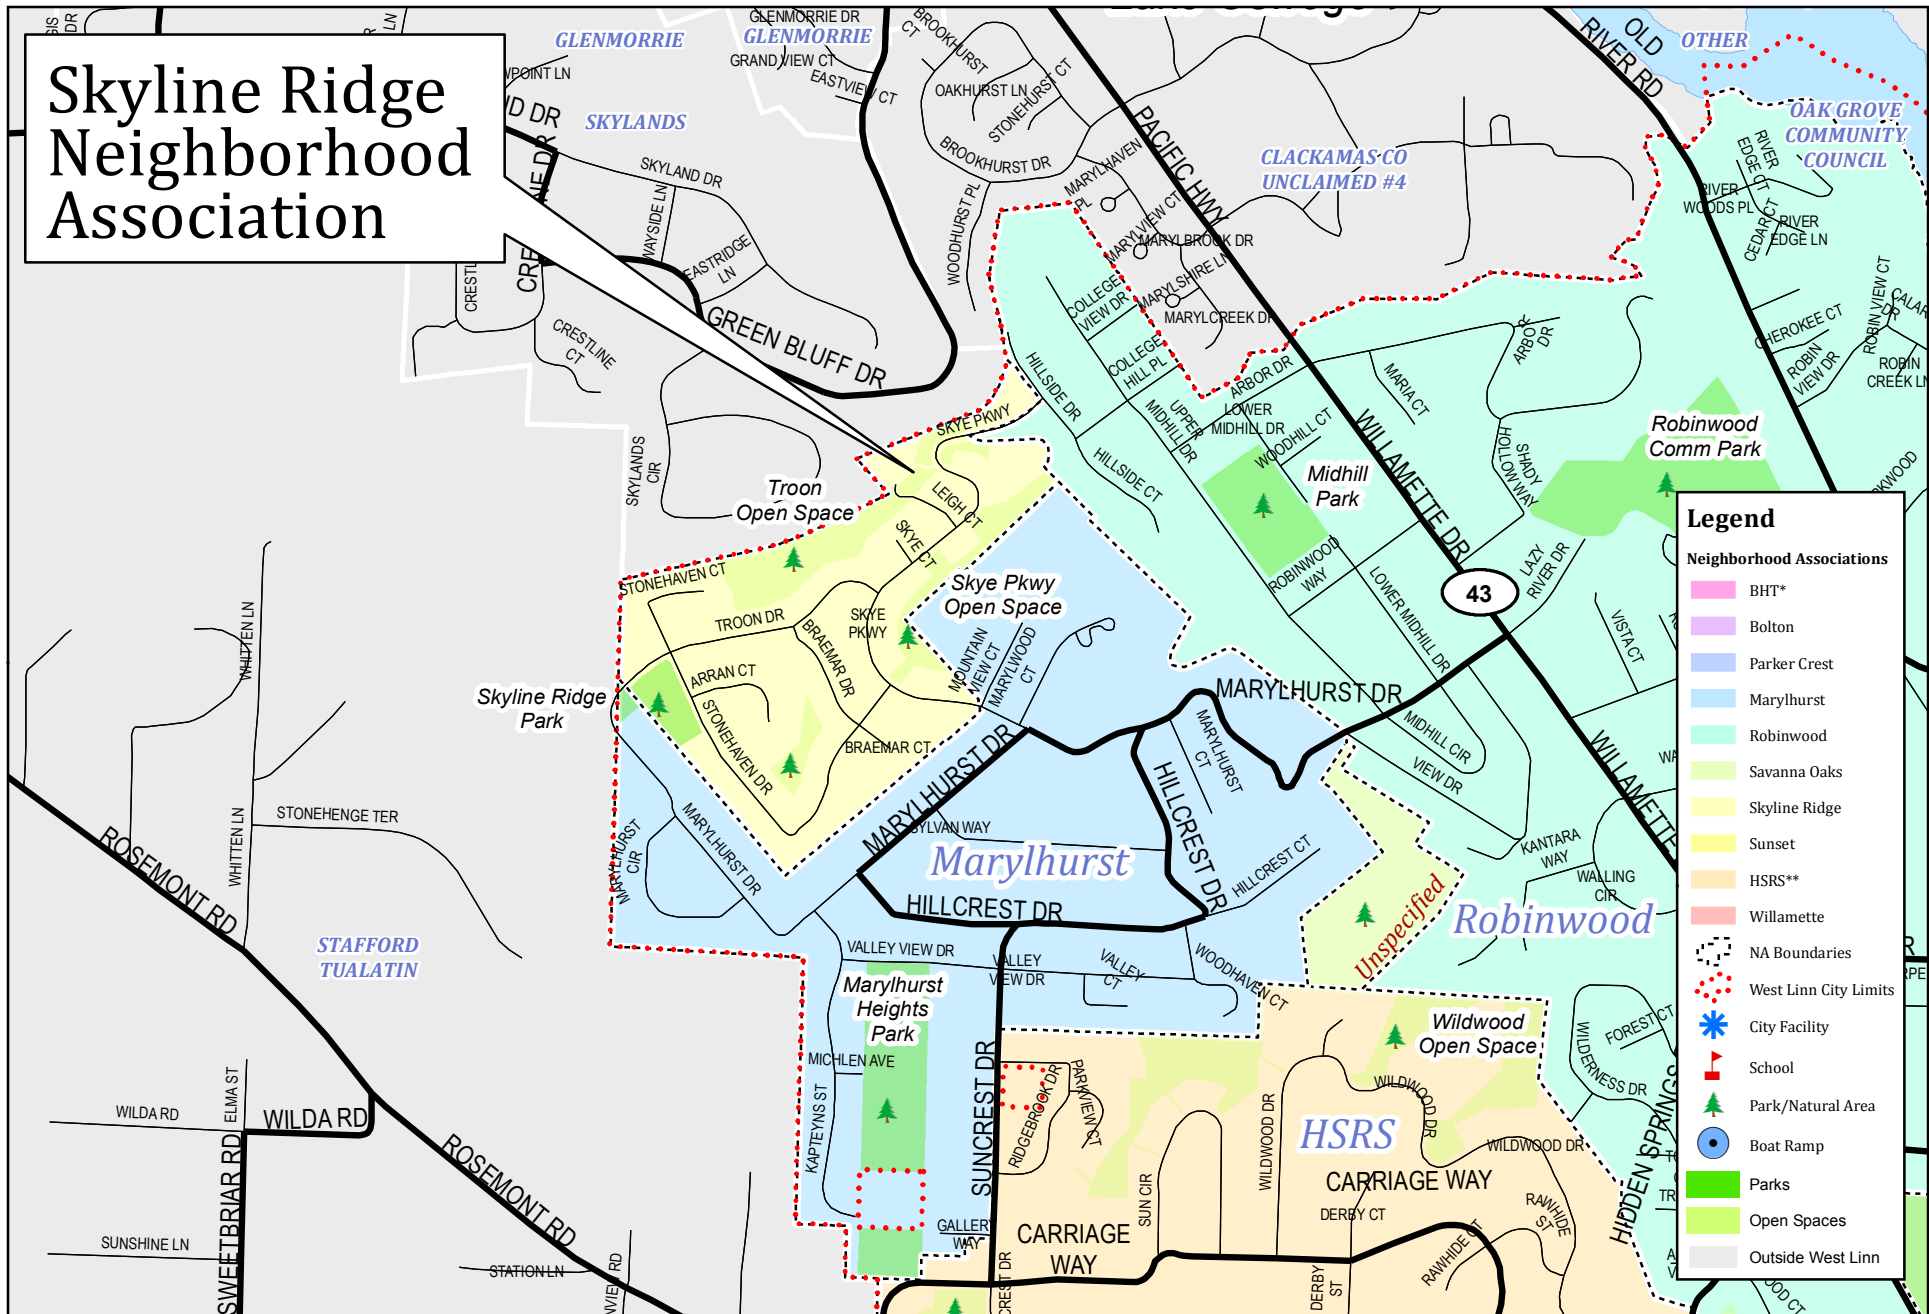

Skyline Ridge Neighborhood Association

Legend

Neighborhood Associations

- BHT*
- Bolton
- Parker Crest
- Marylhurst
- Robinwood
- Savanna Oaks
- Skyline Ridge
- Sunset
- HSRS**
- Willamette

Other Symbols:

- NA Boundaries
- West Linn City Limits
- ✳ City Facility
- ▲ School
- 🌲 Park/Natural Area
- ⊙ Boat Ramp
- Parks
- Open Spaces
- Outside West Linn

This product is for informational purposes and may not have been prepared for, or be suitable for legal, engineering, or surveying purposes. Users of this information should review or consult the primary data and information sources to ascertain the usability of the information.

*BHT: Barrington Heights, Hidden Creek Estates, Tanner Creek
 **HSRS: Hidden Springs Rosemont Summit

Map Produced by West Linn GIS