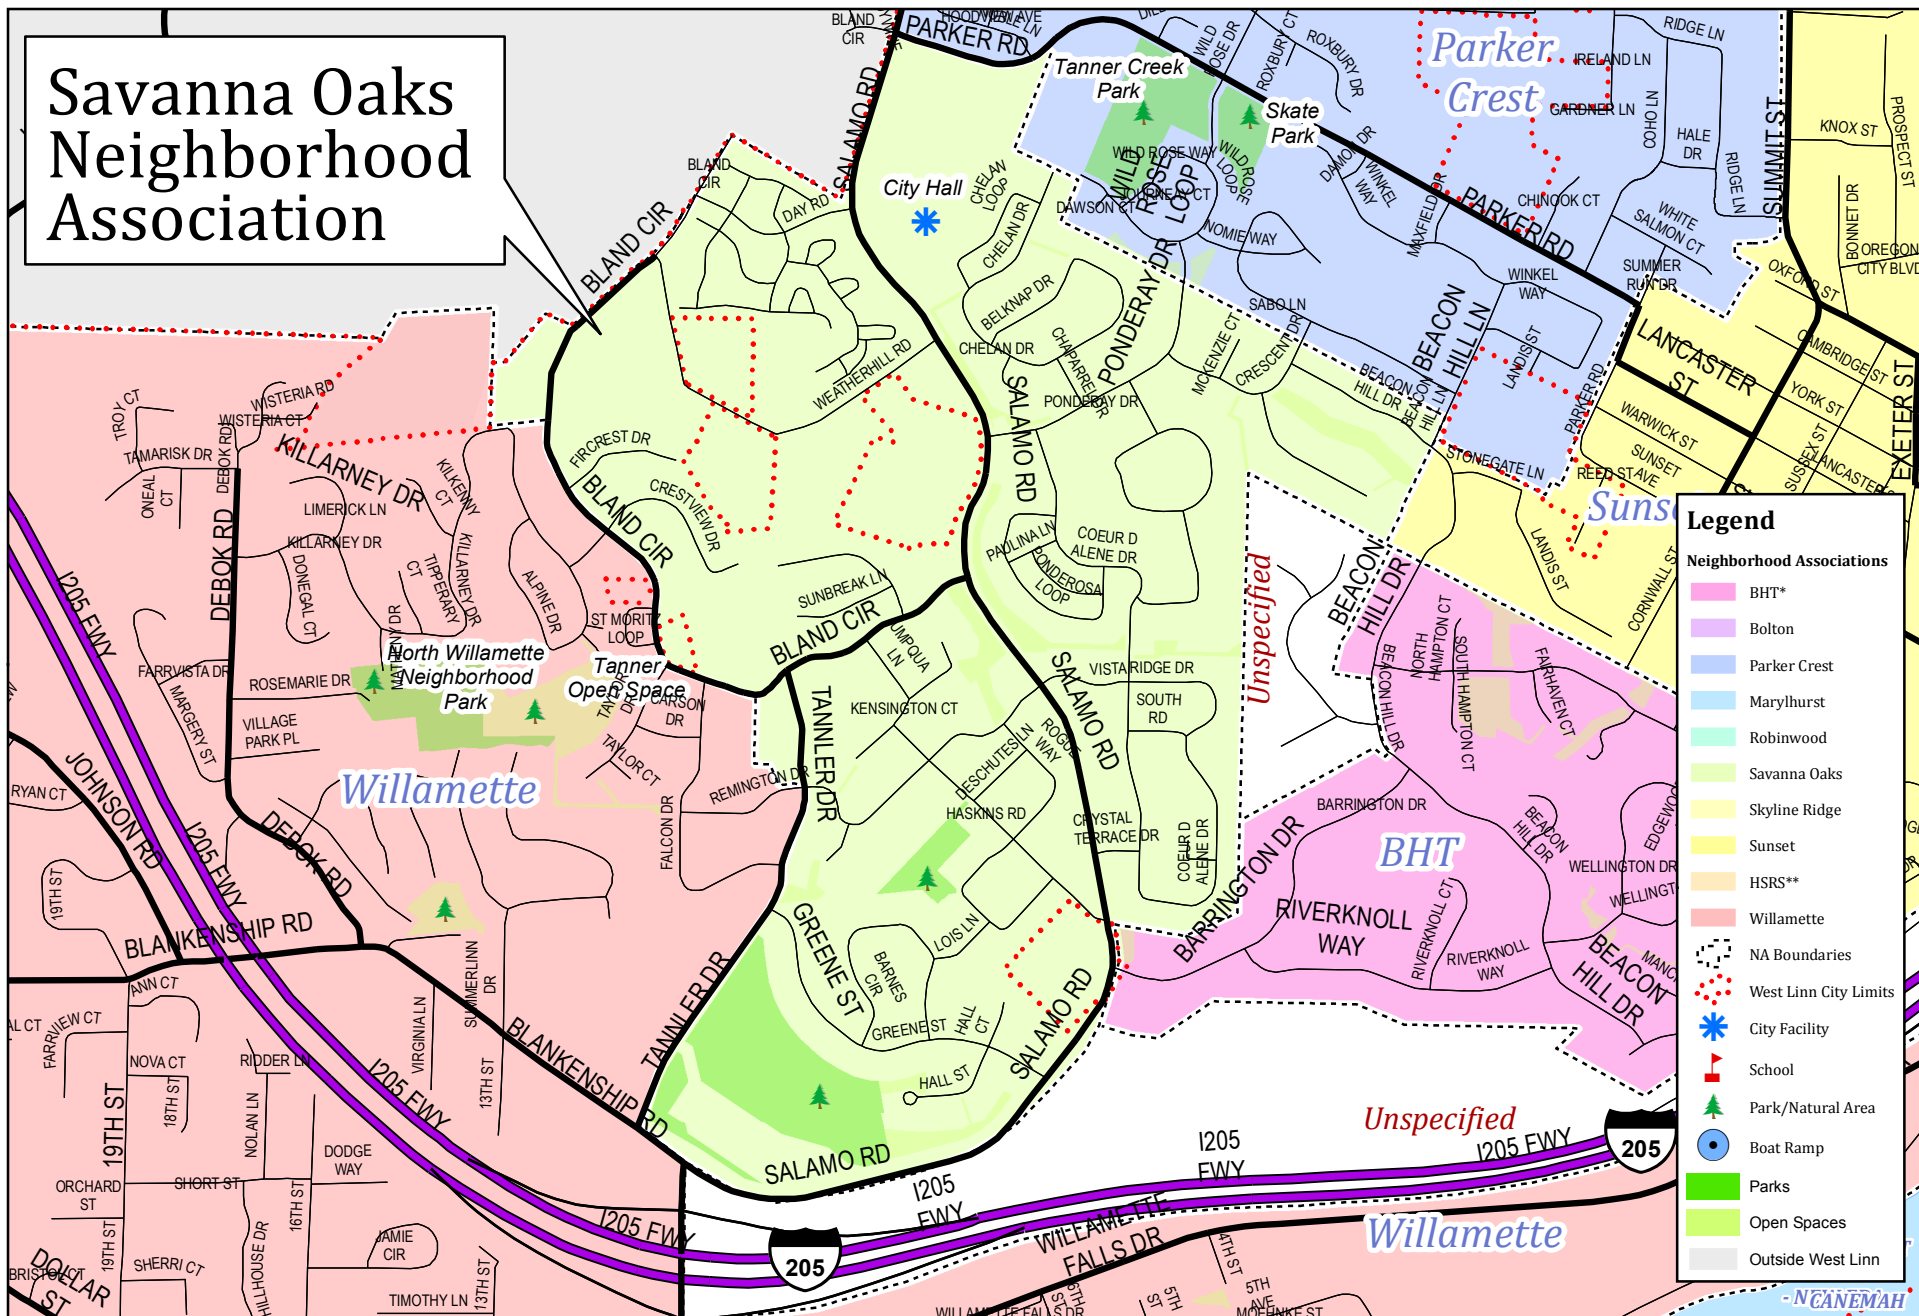

# Savanna Oaks Neighborhood Association

### Legend

**Neighborhood Associations**

- BHT\*
- Bolton
- Parker Crest
- Marylhurst
- Robinwood
- Savanna Oaks
- Skyline Ridge
- Sunset
- HSRS\*\*
- Willamette

**Other Features**

- NA Boundaries
- West Linn City Limits
- \* City Facility
- ▲ School
- ▲ Park/Natural Area
- Boat Ramp
- Parks
- Open Spaces
- Outside West Linn

\*BHT: Barrington Heights, Hidden Creek Estates, Tanner Creek  
 \*\*HSRS: Hidden Springs Rosemont Summit

Map Produced by West Linn GIS