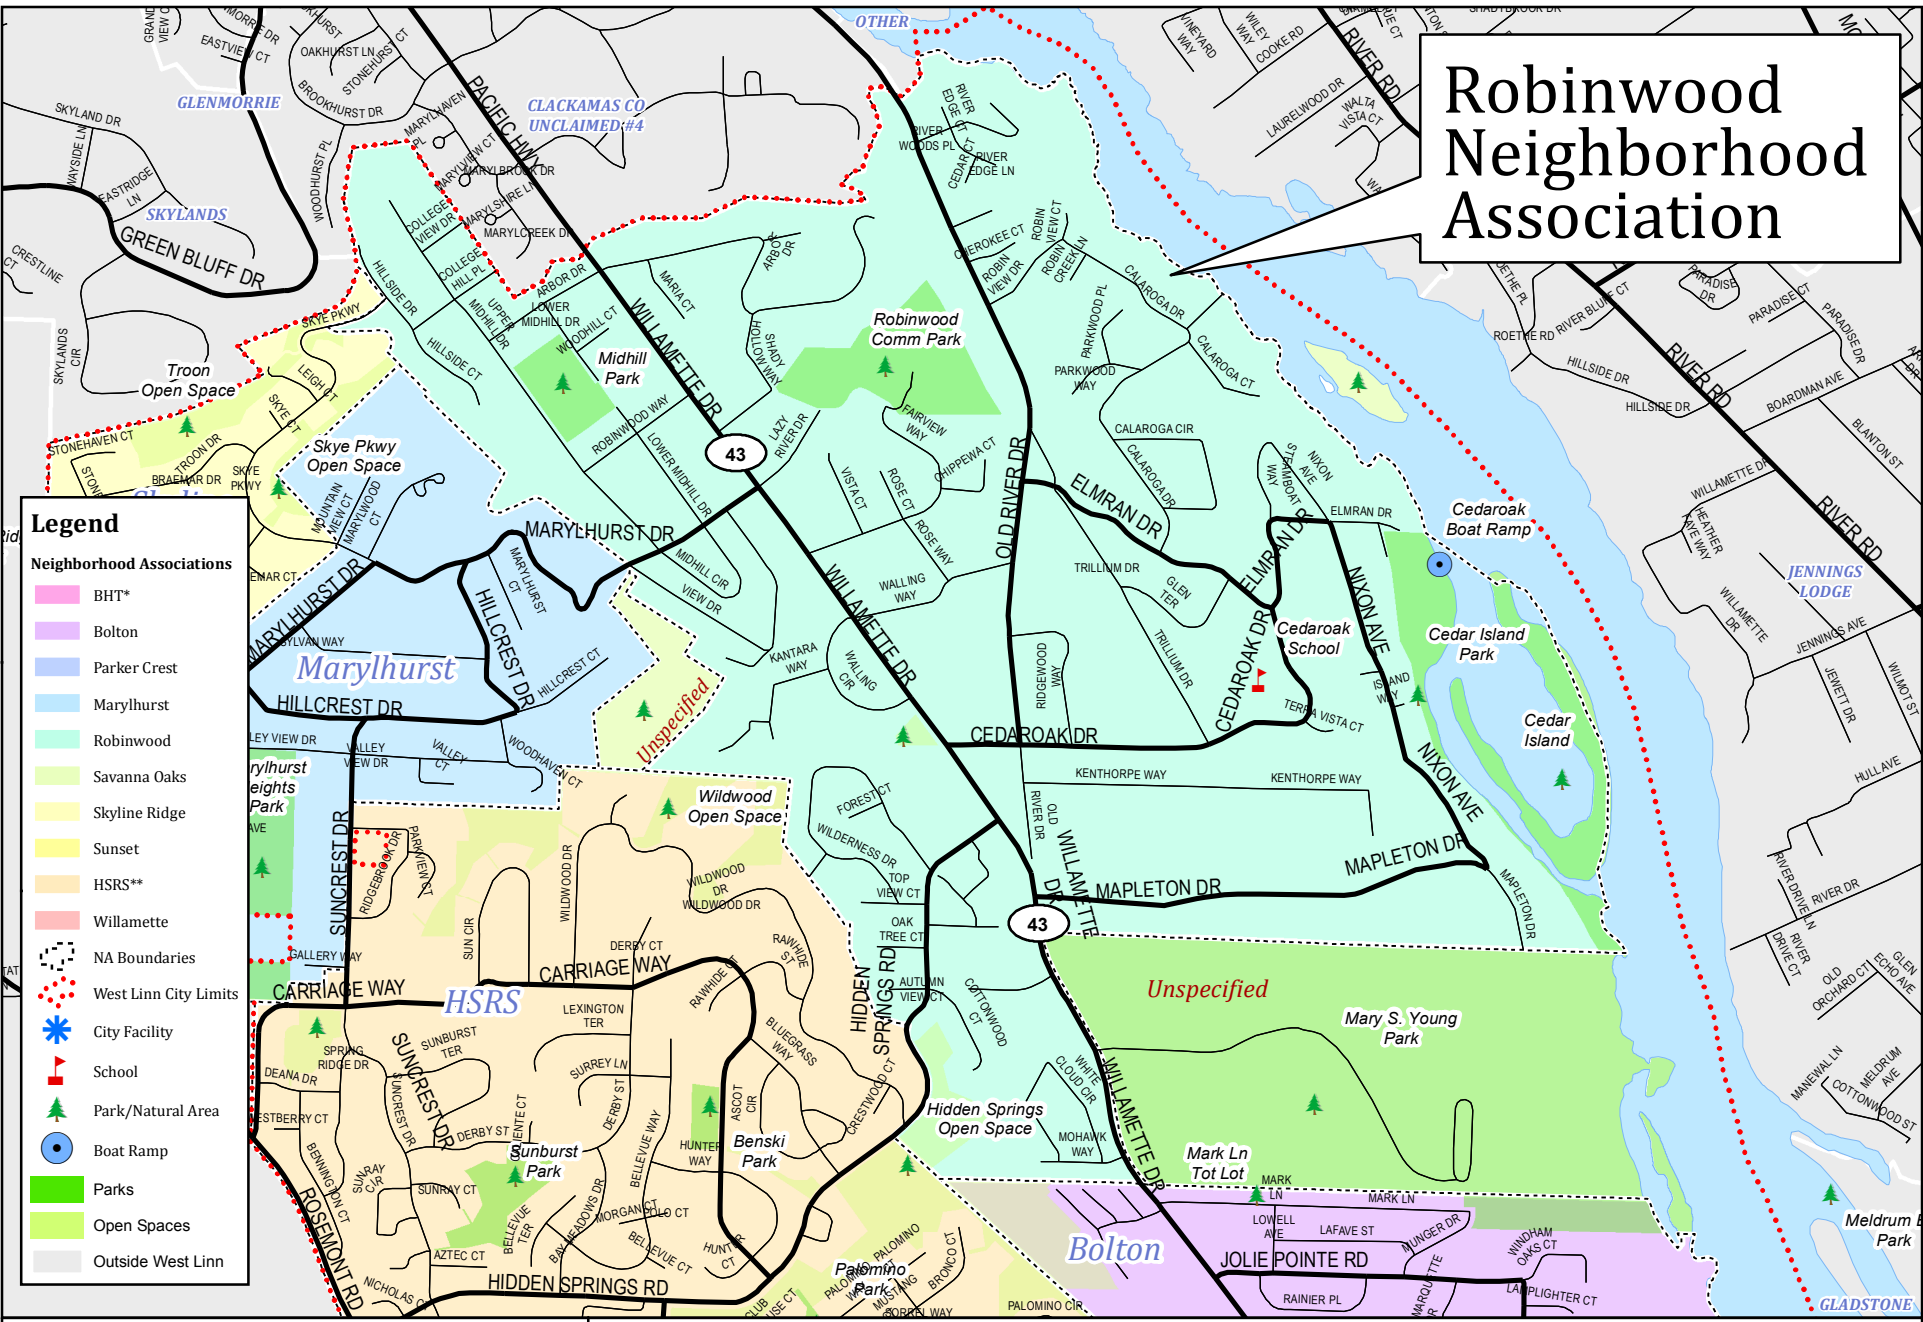

Robinwood Neighborhood Association

Legend

Neighborhood Associations

- BHT*
- Bolton
- Parker Crest
- Marylhurst
- Robinwood
- Savanna Oaks
- Skyline Ridge
- Sunset
- HSRs**
- Willamette

Other Features

- NA Boundaries
- West Linn City Limits
- ★ City Facility
- ▲ School
- 🌲 Park/Natural Area
- Boat Ramp
- Parks
- Open Spaces
- Outside West Linn

*BHT: Barrington Heights, Hidden Creek Estates, Tanner Creek
 **HSRS: Hidden Springs Rosemont Summit

Map Produced by West Linn GIS