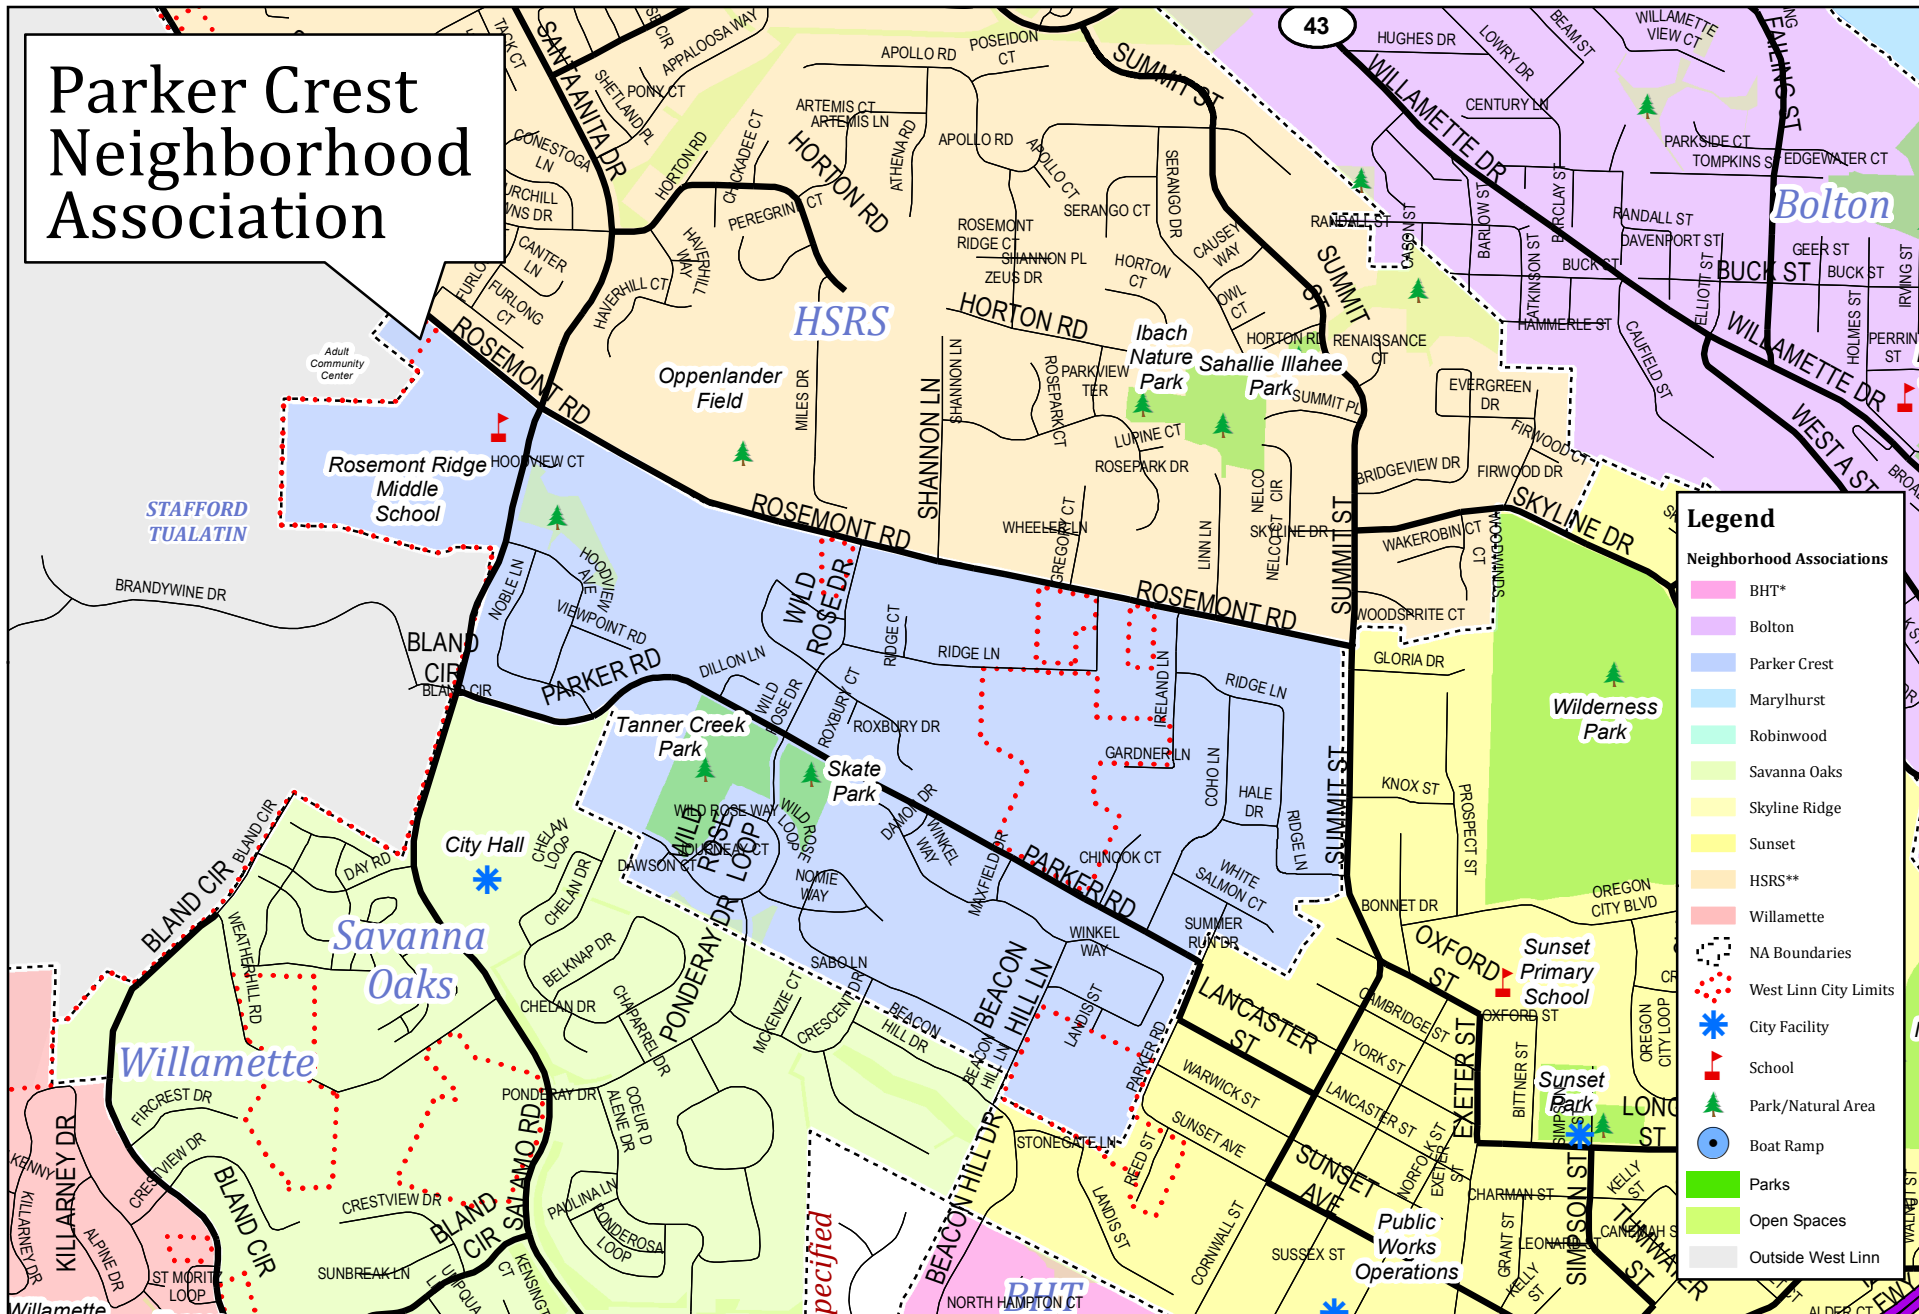

# Parker Crest Neighborhood Association

### Legend

**Neighborhood Associations**

- BHT\*
- Bolton
- Parker Crest
- Marylhurst
- Robinwood
- Savanna Oaks
- Skyline Ridge
- Sunset
- HSRs\*\*
- Willamette

**Other Features:**

- NA Boundaries
- West Linn City Limits
- ★ City Facility
- ▲ School
- ▲ Park/Natural Area
- Boat Ramp
- Parks
- Open Spaces
- Outside West Linn

\*BHT: Barrington Heights, Hidden Creek Estates, Tanner Creek  
 \*\*HSRS: Hidden Springs Rosemont Summit

Map Produced by West Linn GIS