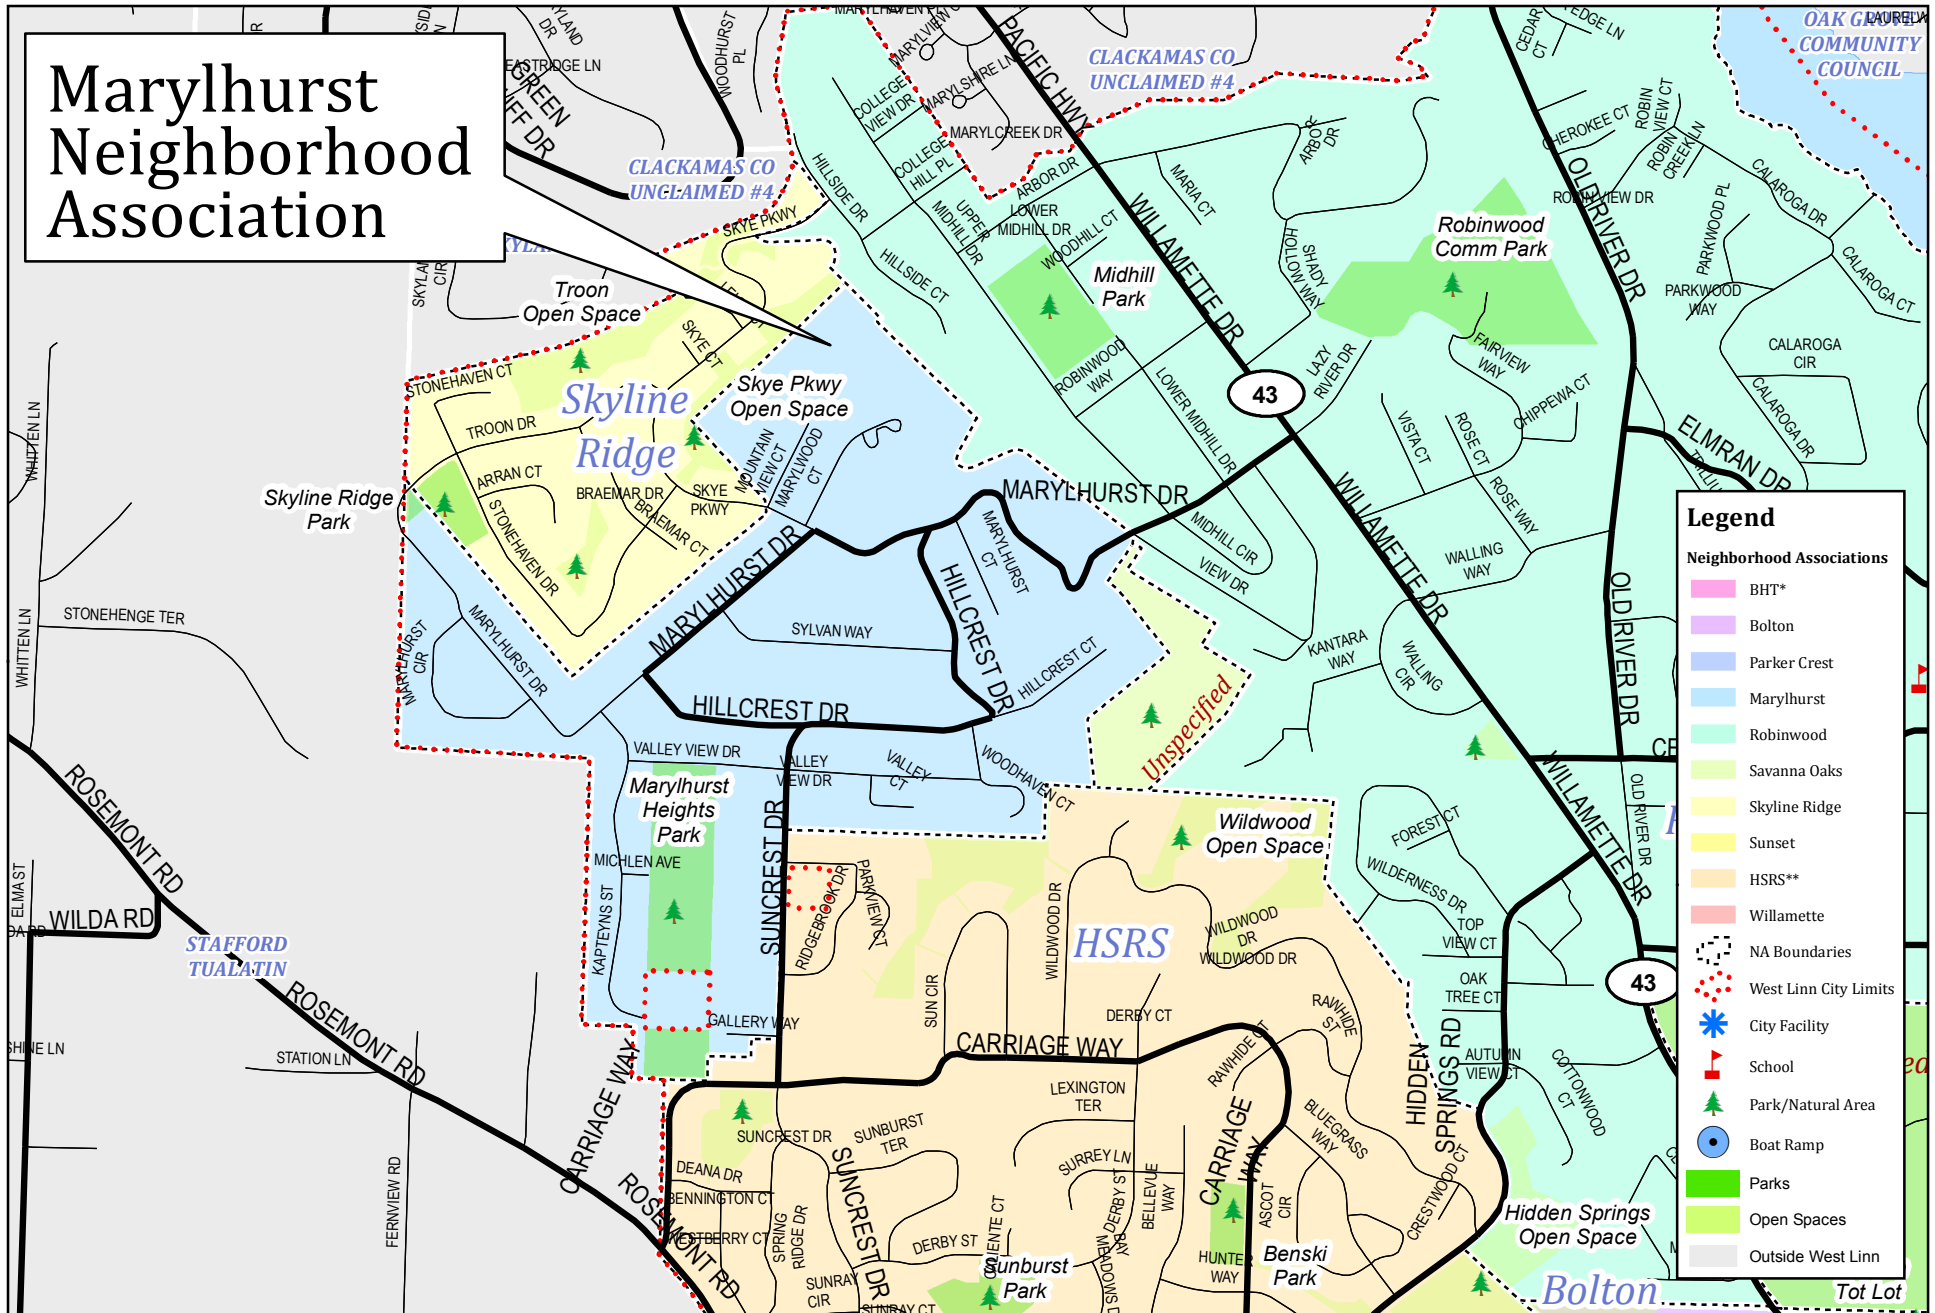

Marylhurst Neighborhood Association

Legend

Neighborhood Associations

- BHT*
- Bolton
- Parker Crest
- Marylhurst
- Robinwood
- Savanna Oaks
- Skyline Ridge
- Sunset
- HSRS**
- Willamette

Other Features

- NA Boundaries
- West Linn City Limits
- ✳ City Facility
- ▲ School
- 🌲 Park/Natural Area
- Boat Ramp
- Parks
- Open Spaces
- Outside West Linn

*BHT: Barrington Heights, Hidden Creek Estates, Tanner Creek
 **HSRS: Hidden Springs Rosemont Summit

Map Produced by West Linn GIS