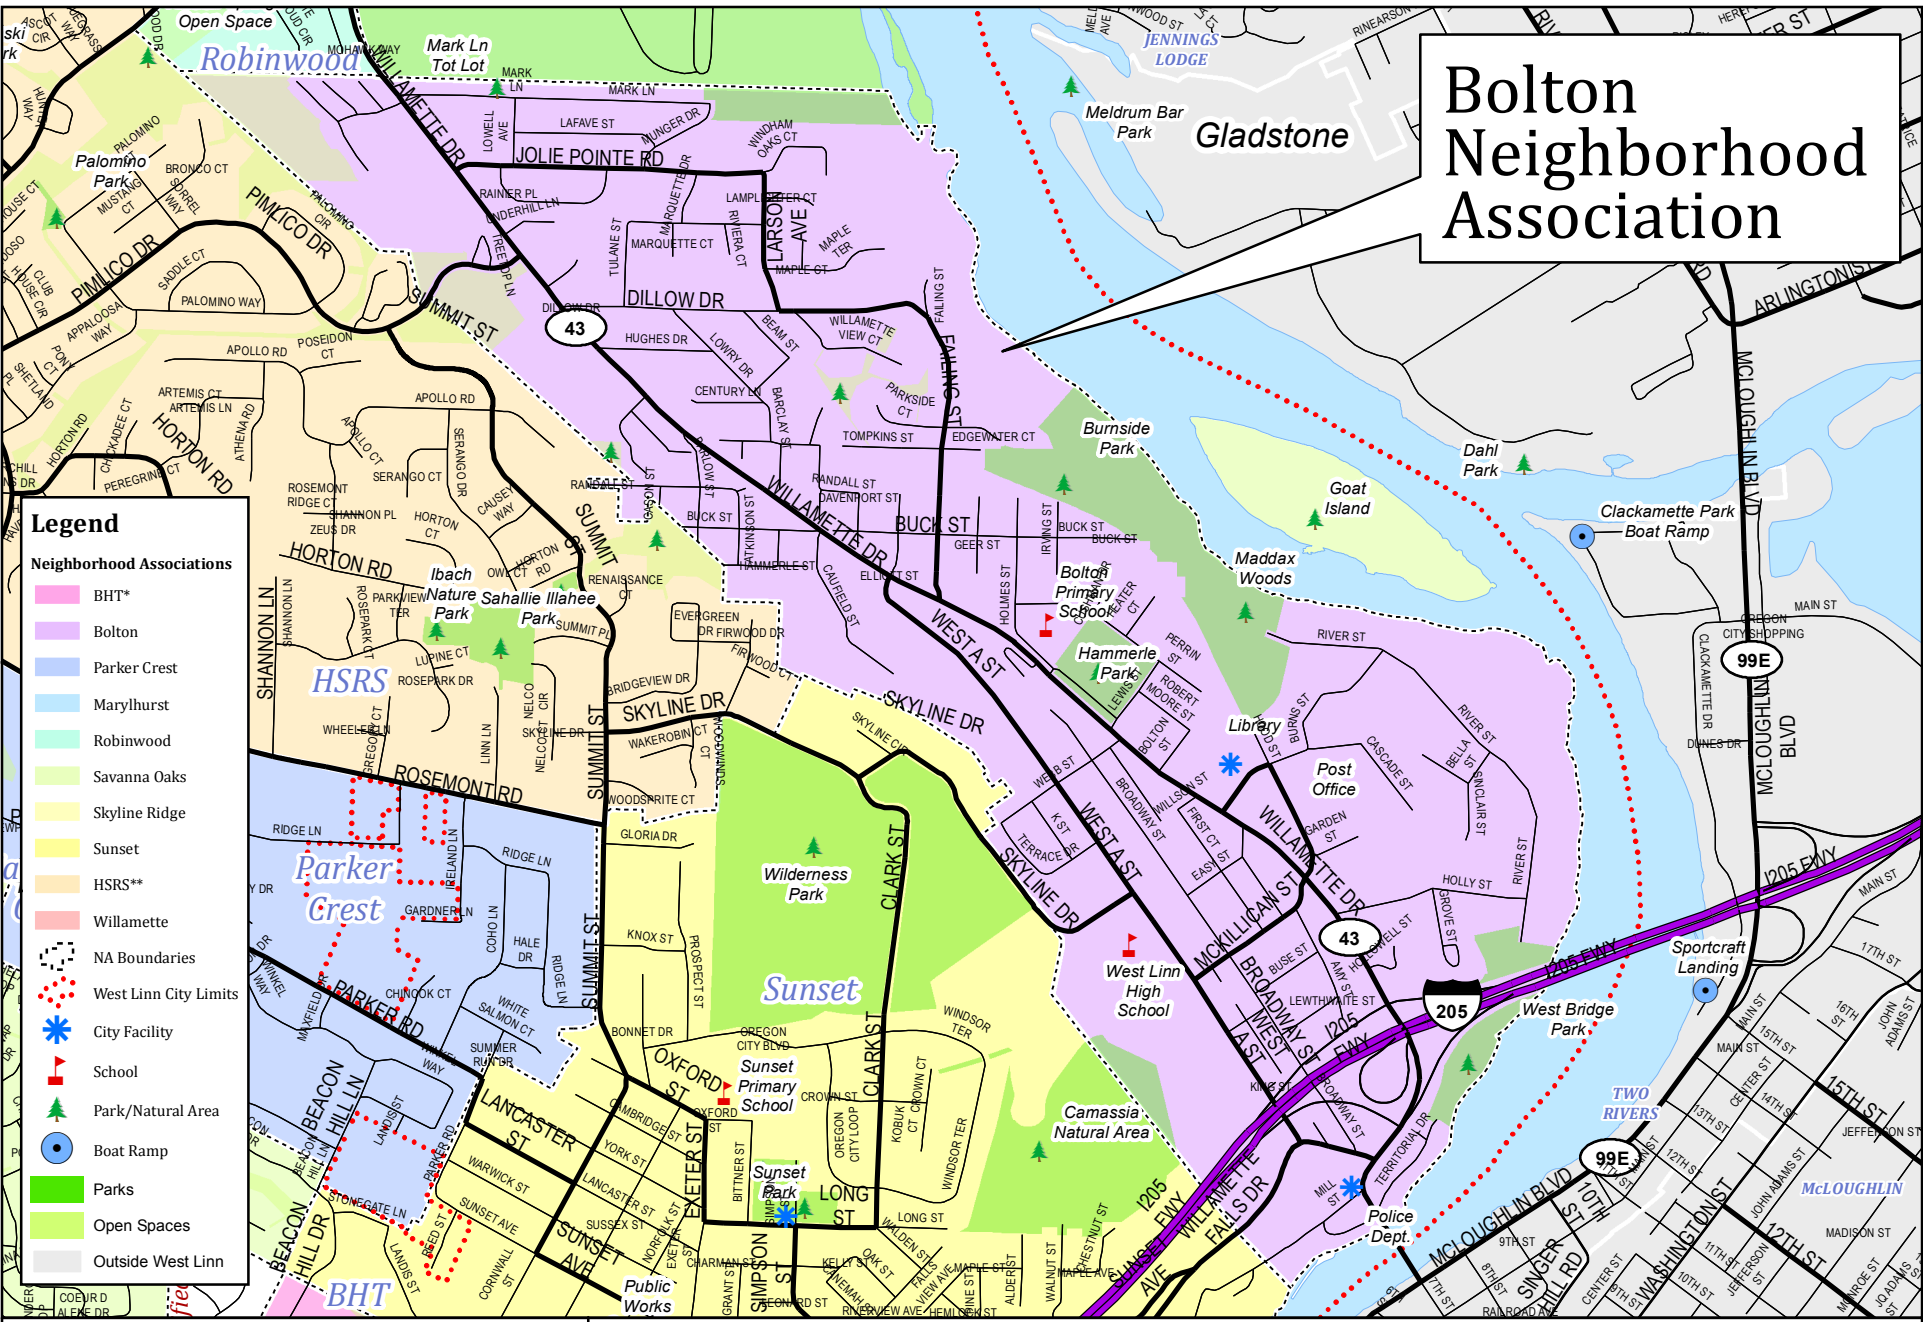

Bolton Neighborhood Association

Legend

Neighborhood Associations

- BHT*
- Bolton
- Parker Crest
- Marylhurst
- Robinwood
- Savanna Oaks
- Skyline Ridge
- Sunset
- HSRs**
- Willamette

Other Features

- NA Boundaries
- West Linn City Limits
- ★ City Facility
- ▲ School
- ▲ Park/Natural Area
- Boat Ramp
- Parks
- Open Spaces
- Outside West Linn

*BHT: Barrington Heights, Hidden Creek Estates, Tanner Creek
 **HSRS: Hidden Springs Rosemont Summit

Map Produced by West Linn GIS