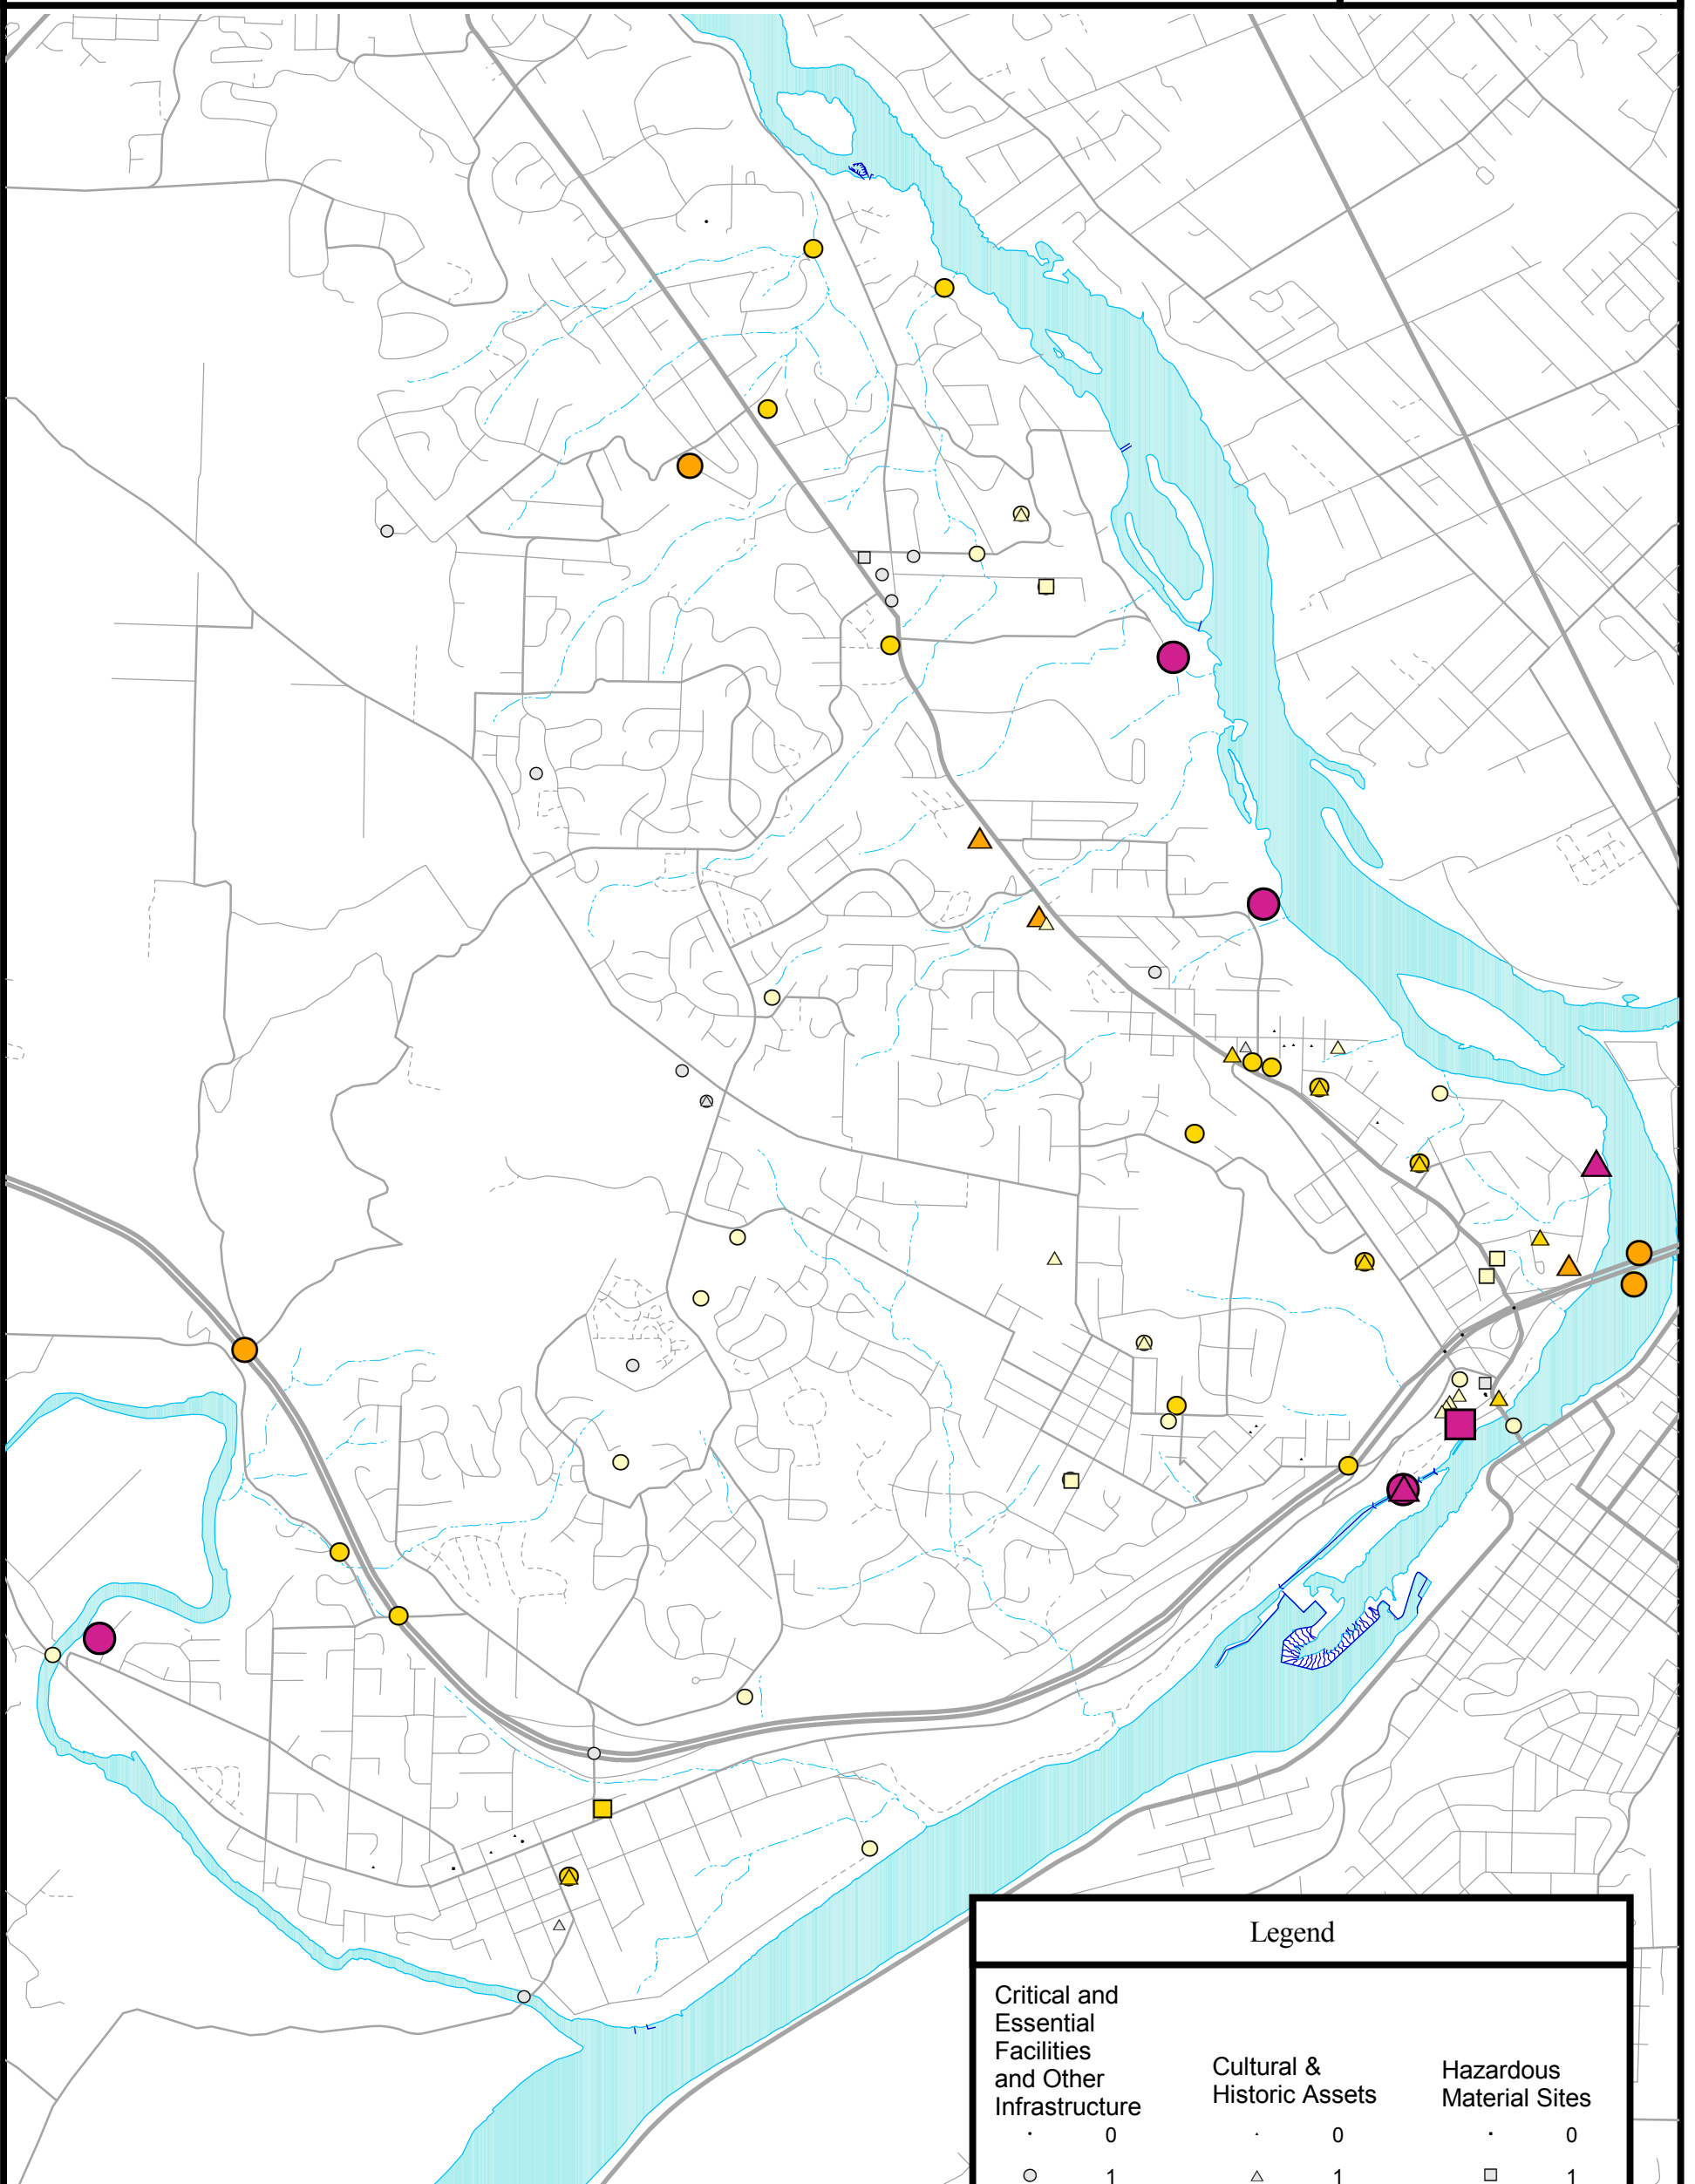

Level of Asset Vulnerability

This map and other information have been compiled for preliminary and general purposes. They are not intended to be complete and accurate for any other purposes. Specifically, this information is not intended to be complete for purposes of land use restriction, zoning, title, size, and suitability of the property for specific uses.
HAZARDS.APR / 6-26-03/ AHA

Legend					
Critical and Essential Facilities and Other Infrastructure		Cultural & Historic Assets		Hazardous Material Sites	
•	0	•	0	•	0
○	1	△	1	□	1
○	2	△	2	□	2
●	3	△	3	■	3
●	4	△	4	■	4
●	5	△	5	■	5