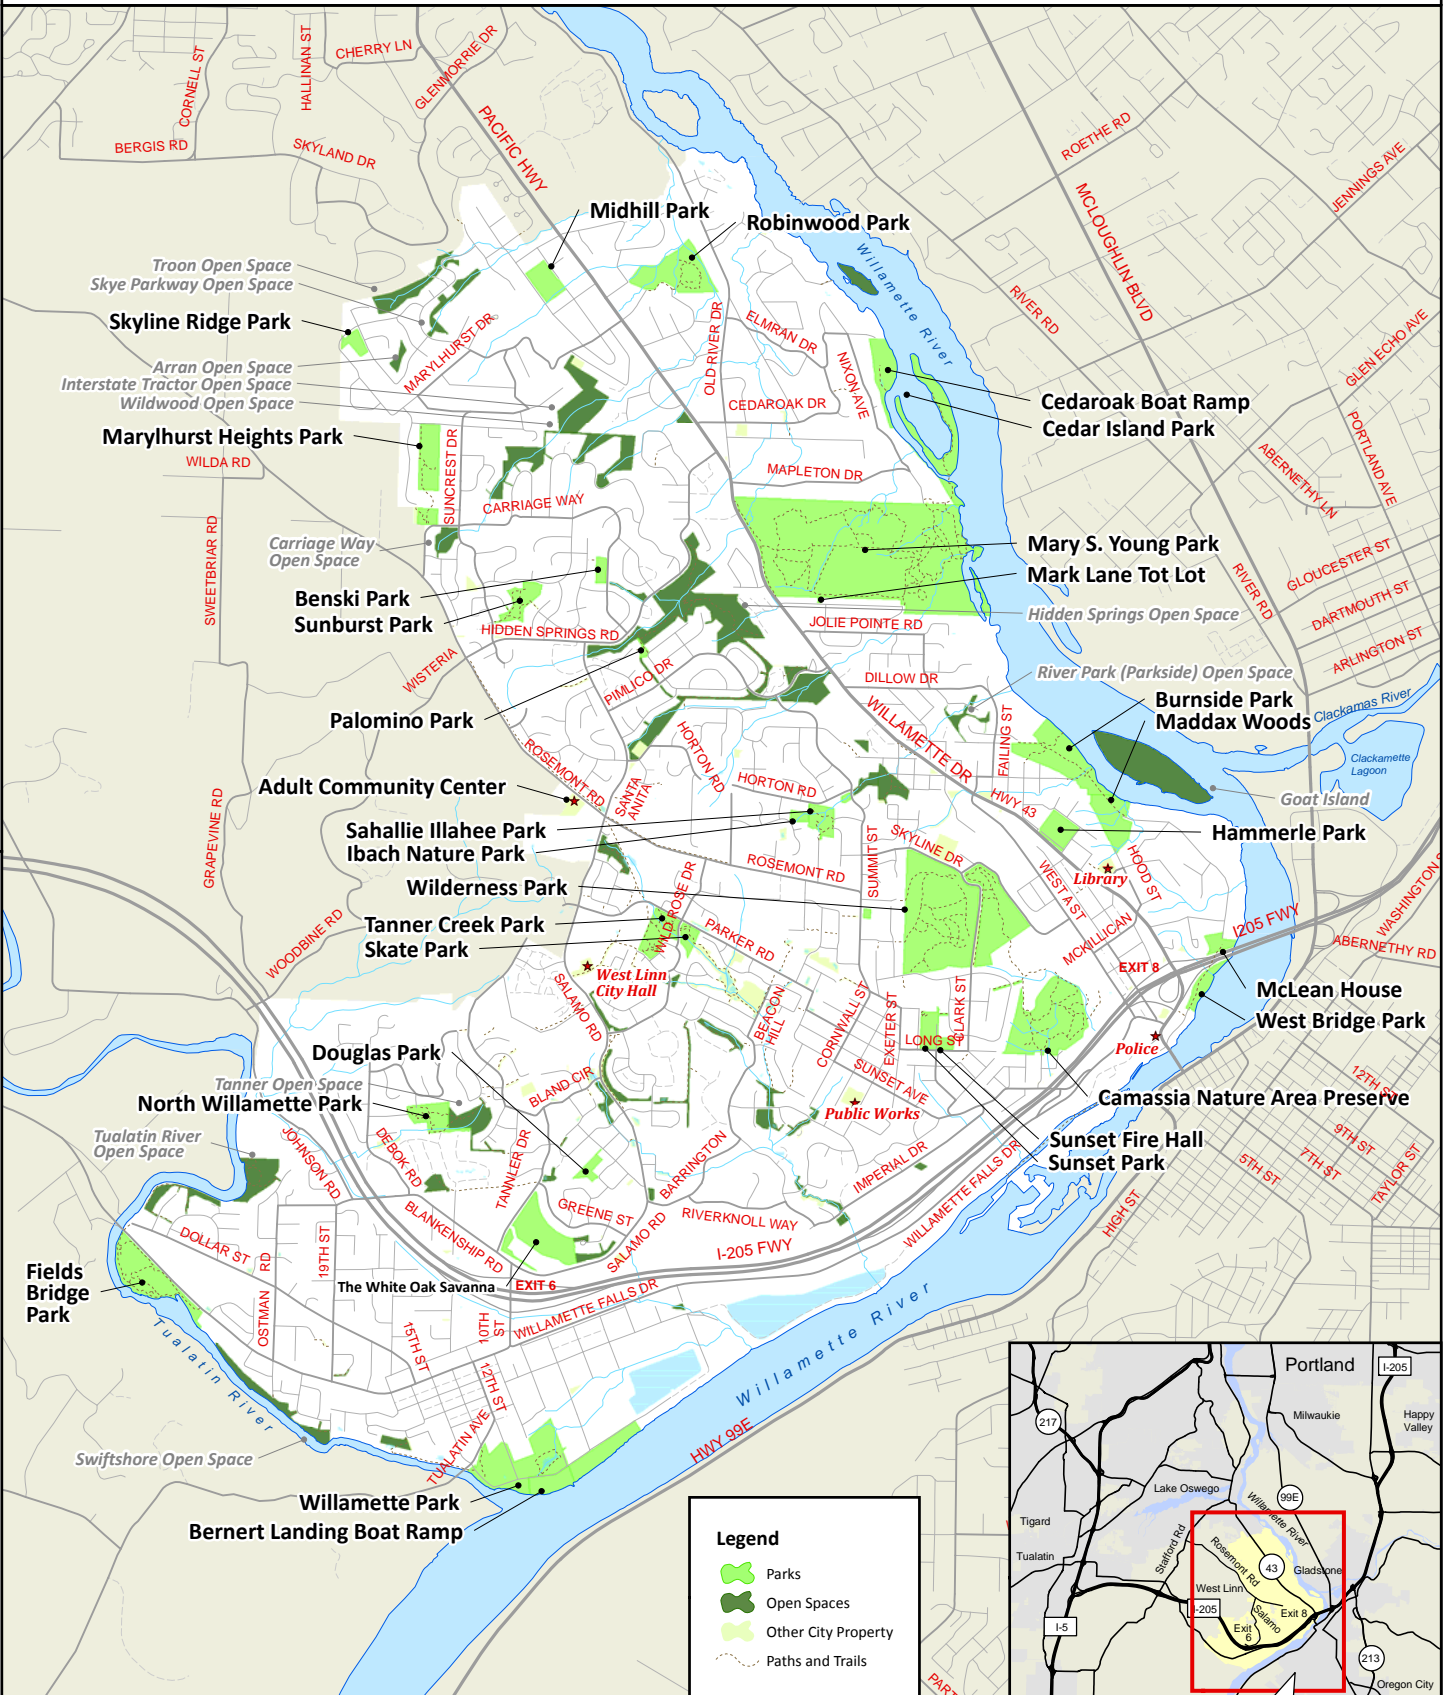

West Linn Parks & Open Spaces

This product is for informational purposes and may not have been prepared for, or be suitable for legal, engineering, or surveying purposes. Users of this information should review or consult the primary data and information sources to ascertain the usability of the information.

MAP PRODUCED BY WEST LINN GIS

GIS MAPS AVAILABLE AT: WESTLINNOREGON.GOV

0 0.25 0.5 1 Miles

PARKS\SITEMAPS\PARKSANDOPENSACES.MXD | AHA | 12-1-2010