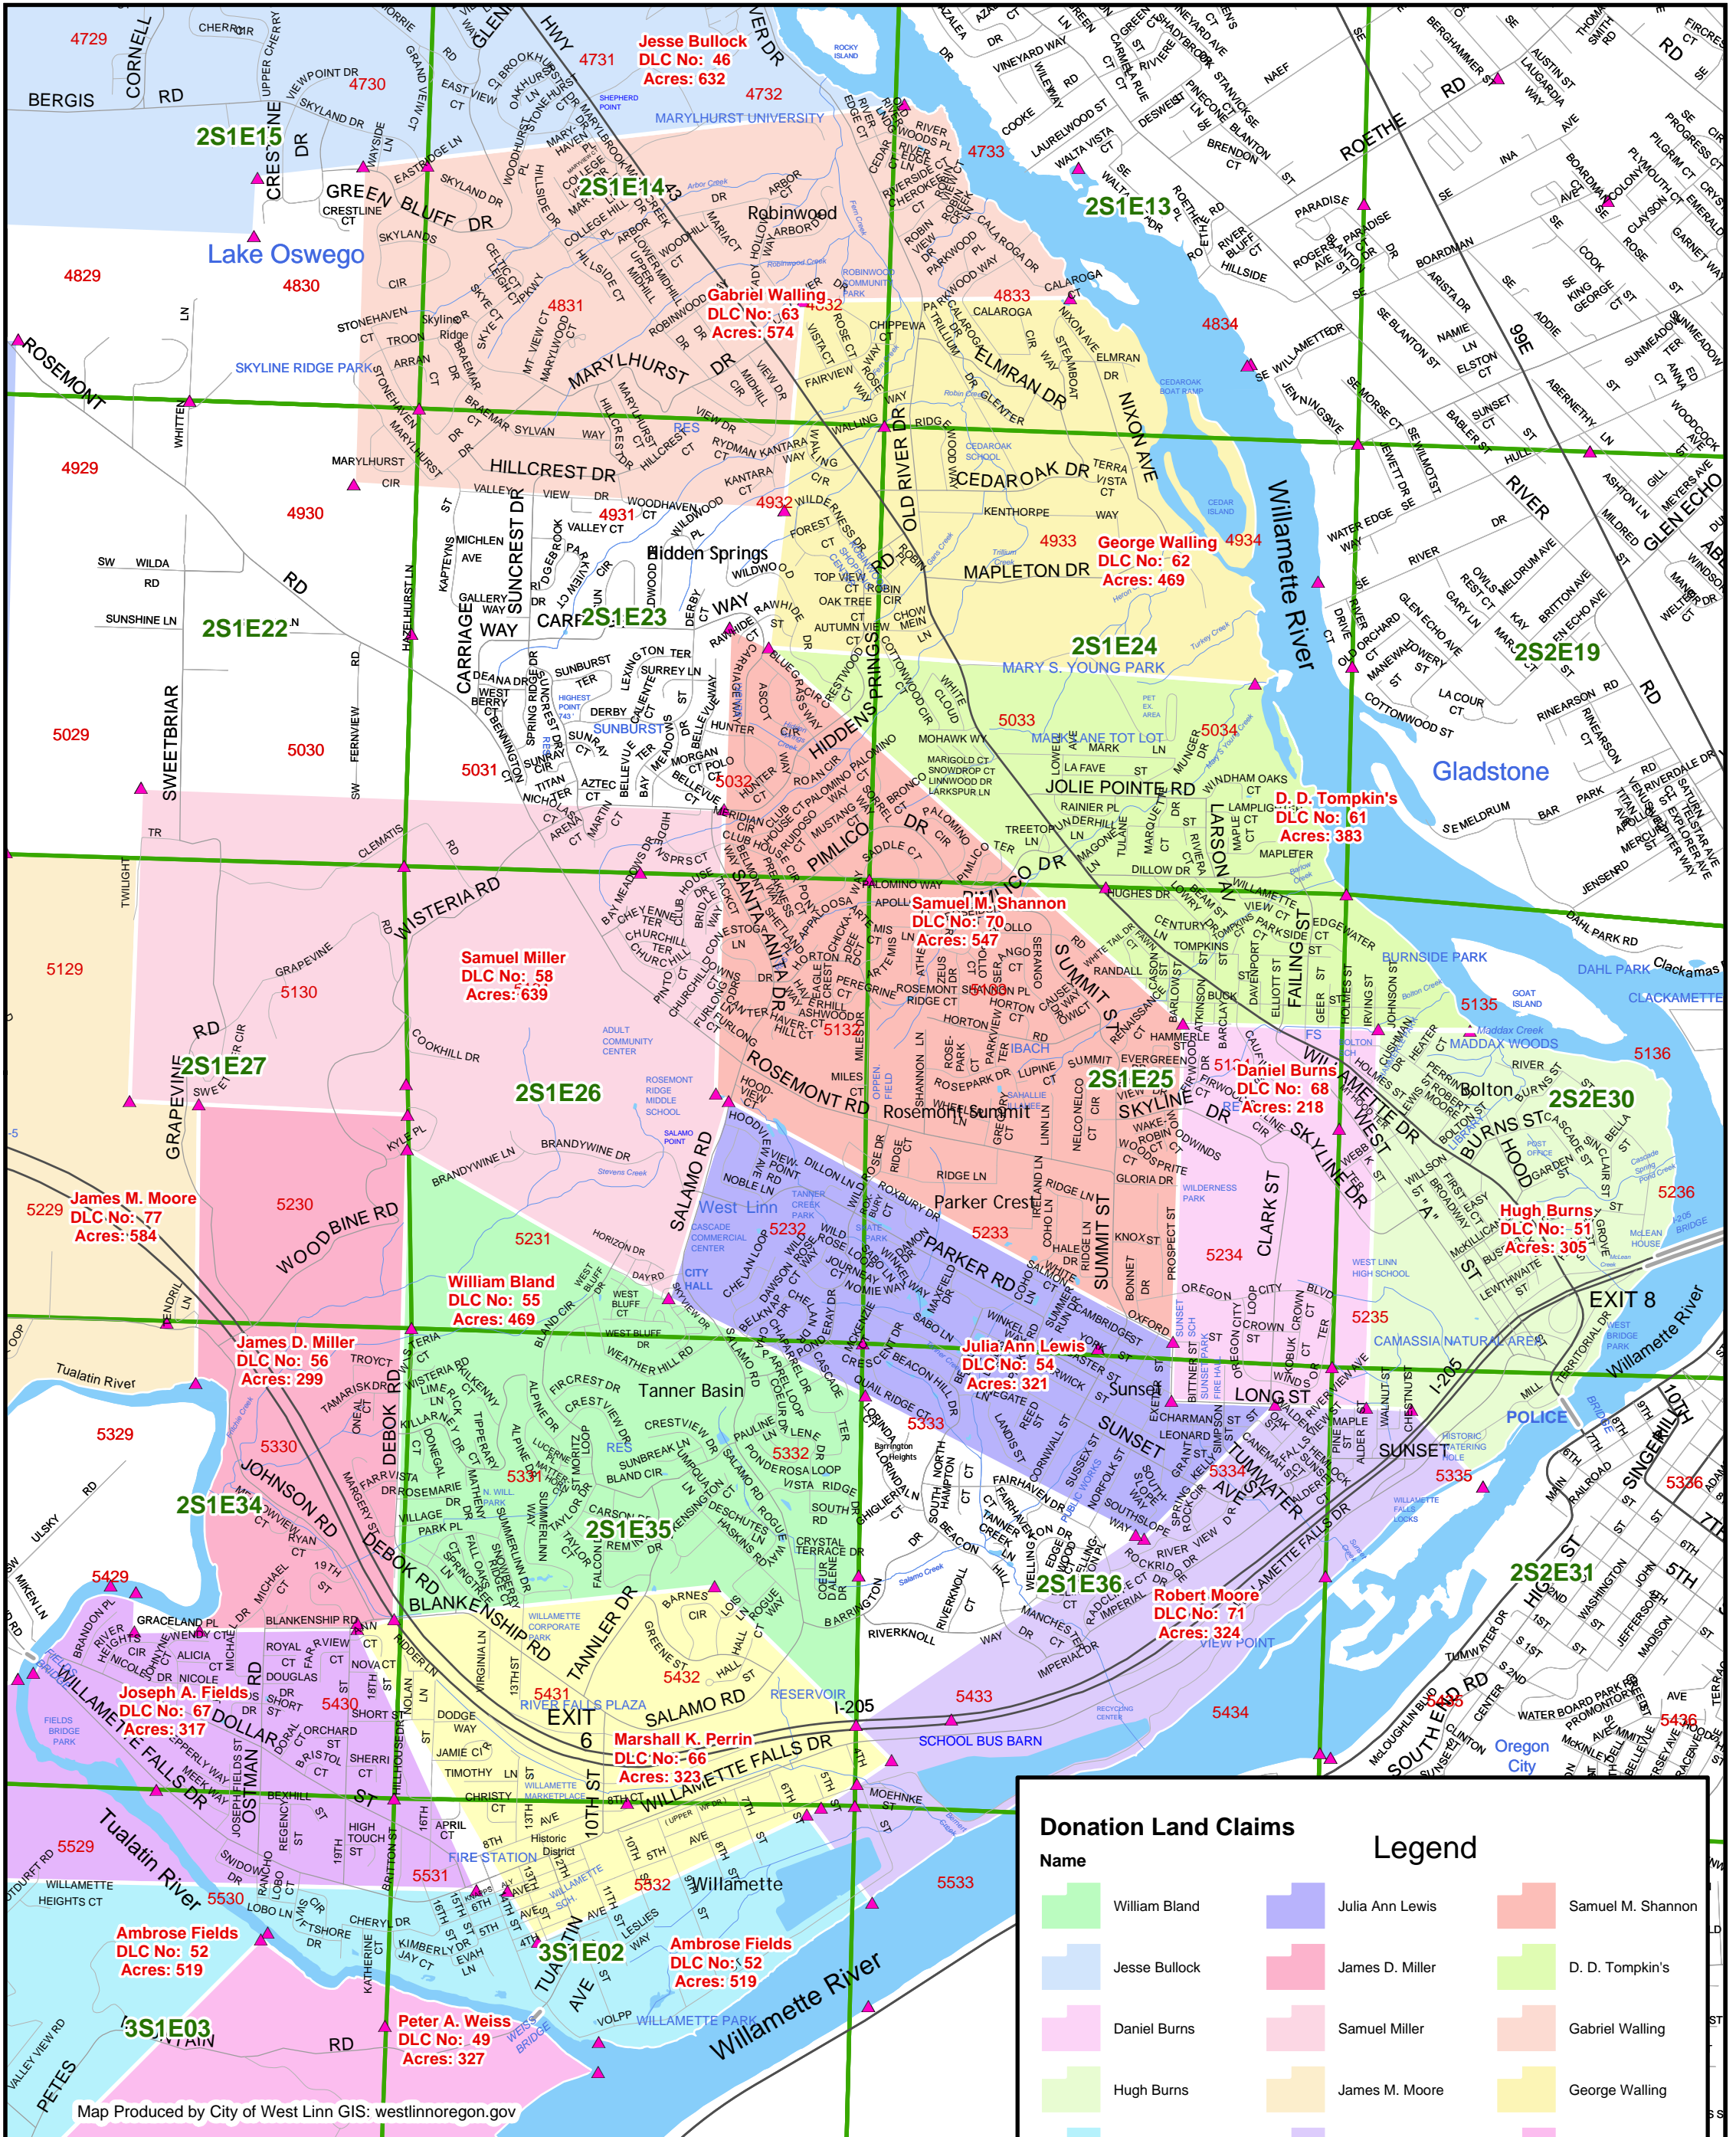

WEST LINN HISTORIC DONATION LAND CLAIMS

Including the U.S. Rectangular Survey System: Township, Range, Section Numbering

DONATION LAND CLAIMS / DLC_MAP.MXD / AHA / 2-1-04, 7-16-08

DISCLAIMER:
 This product is for informational purposes and may not have been prepared for, or be suitable for legal, engineering, or surveying purposes. Users of this information should review or consult the primary data and information sources to ascertain the usability of the information.

Donation Land Claims		Legend	
Name			
William Bland		Julia Ann Lewis	
Jesse Bullock		James D. Miller	
Daniel Burns		Samuel Miller	
Hugh Burns		James M. Moore	
Ambrose Fields		Robert Moore	
Joseph A. Fields		Marshall K. Perrin	
		Samuel M. Shannon	
		D. D. Tompkin's	
		Gabriel Walling	
		George Walling	
		Peter A. Weiss	
		Edward A. Wilson	
	Township, Range, Sections		Streets in West Linn, 2008
	Public Land Corners		